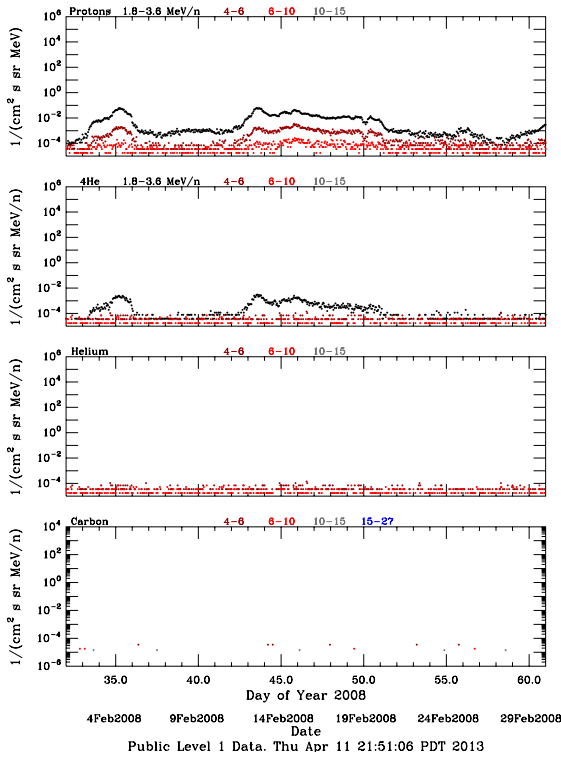

LET Public Level 1 Hourly Averages, for February 2008.

Ahead

Behind