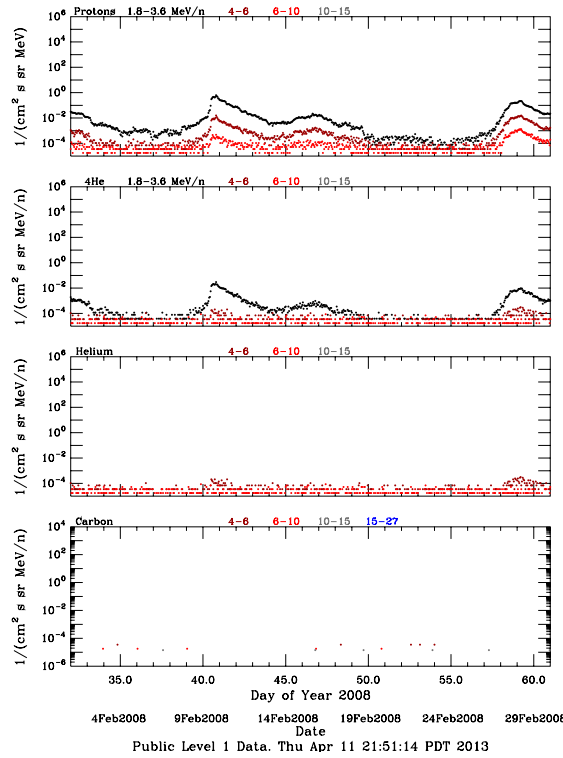

LET Public Level 1 Hourly Averages, for February 2008.

Ahead

Behind