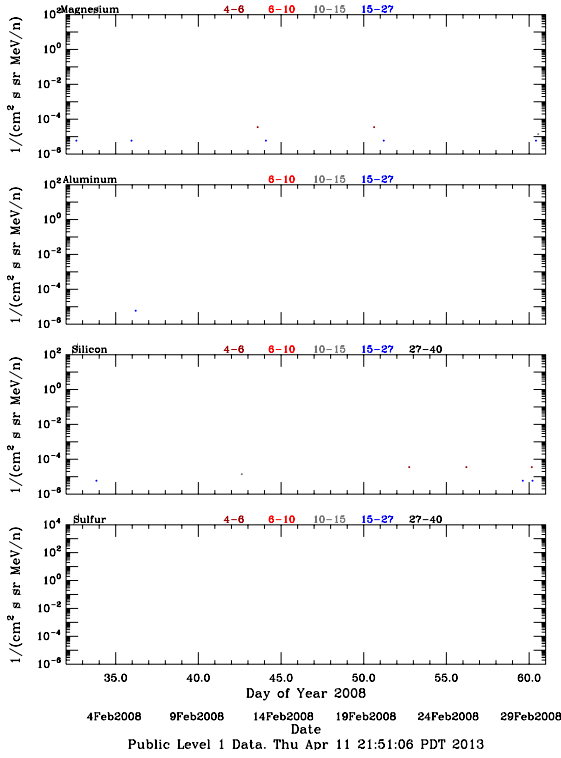

LET Public Level 1 Hourly Averages, for February 2008.

Ahead