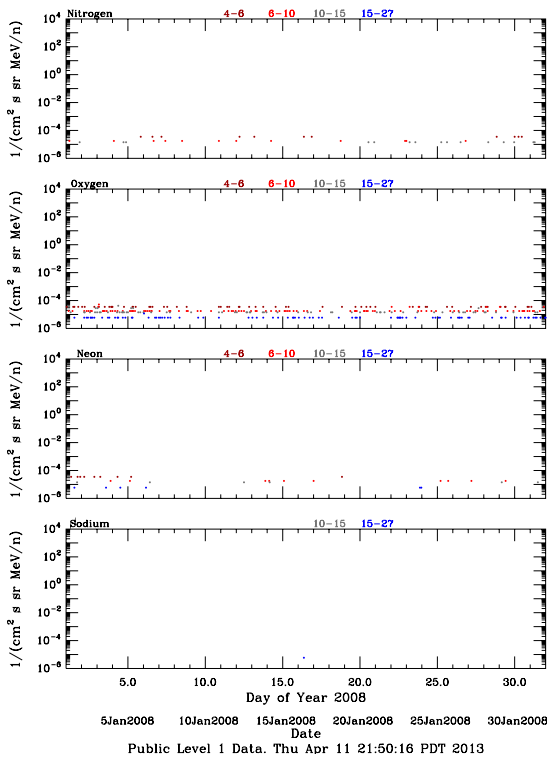

LET Public Level 1 Hourly Averages, for January 2008.

Ahead

Behind

LET Public Level 1 Hourly Averages, for January 2008.

Ahead

Behind