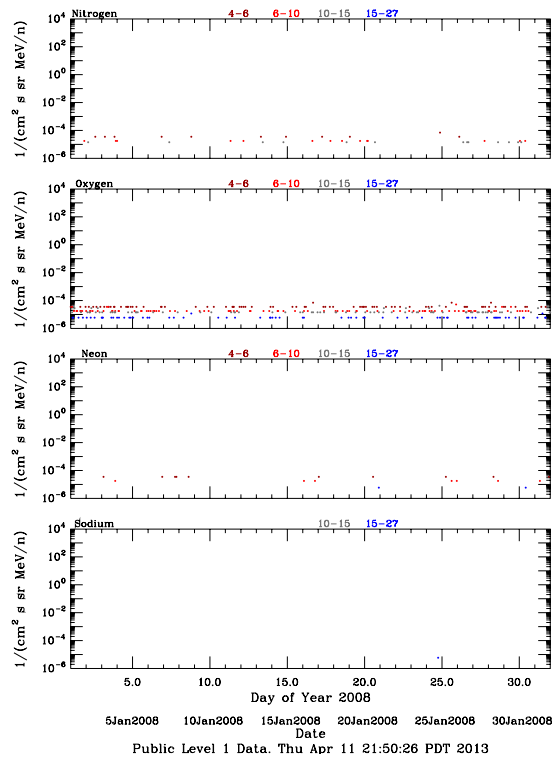

LET Public Level 1 Hourly Averages, for January 2008.

Ahead

Behind

LET Public Level 1 Hourly Averages, for January 2008.

Ahead

Behind