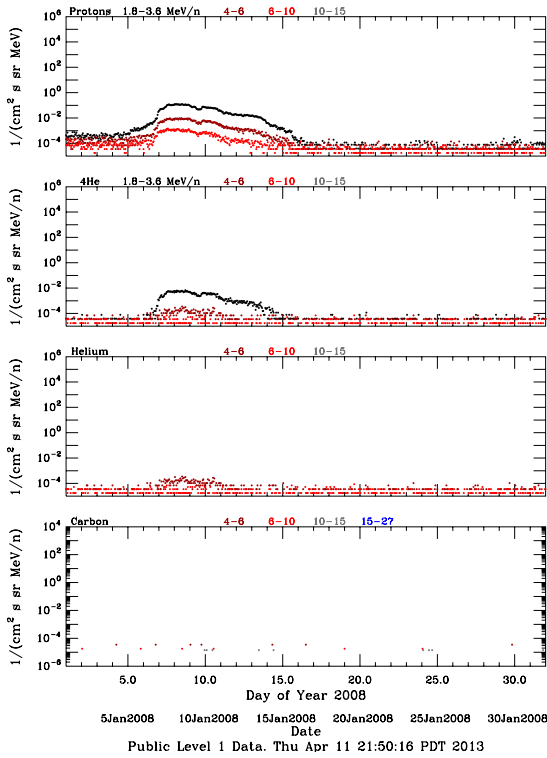

LET Public Level 1 Hourly Averages, for January 2008.

Ahead

Behind

LET Public Level 1 Hourly Averages, for January 2008.

Ahead

Behind