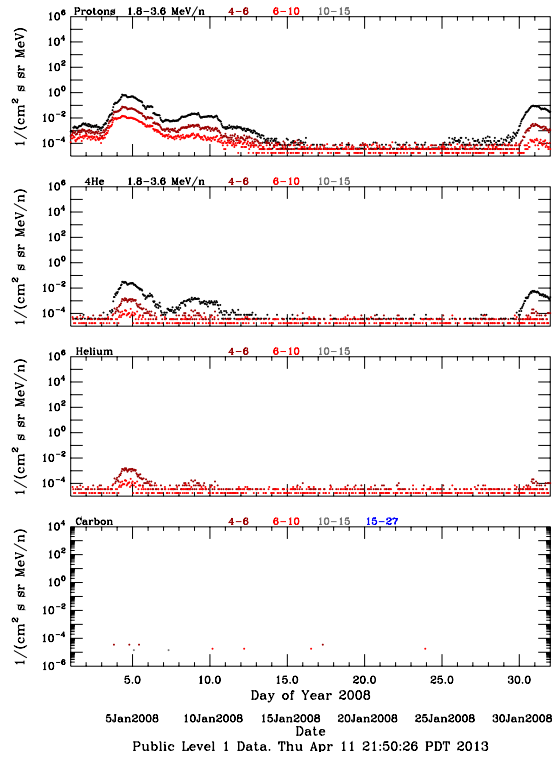

LET Public Level 1 Hourly Averages, for January 2008.

Ahead

Behind

LET Public Level 1 Hourly Averages, for January 2008.

Ahead

Behind