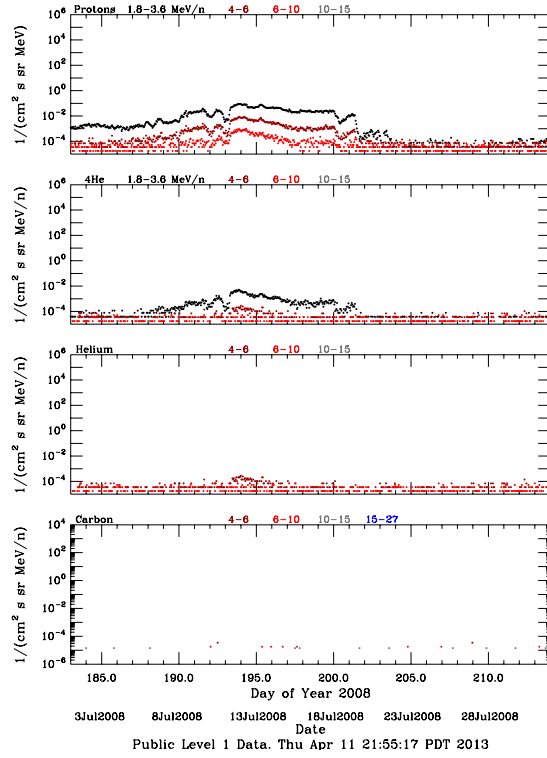

LET Public Level 1 Hourly Averages, for July 2008.

Ahead

Behind

LET Public Level 1 Hourly Averages, for July 2008.

Ahead

Behind