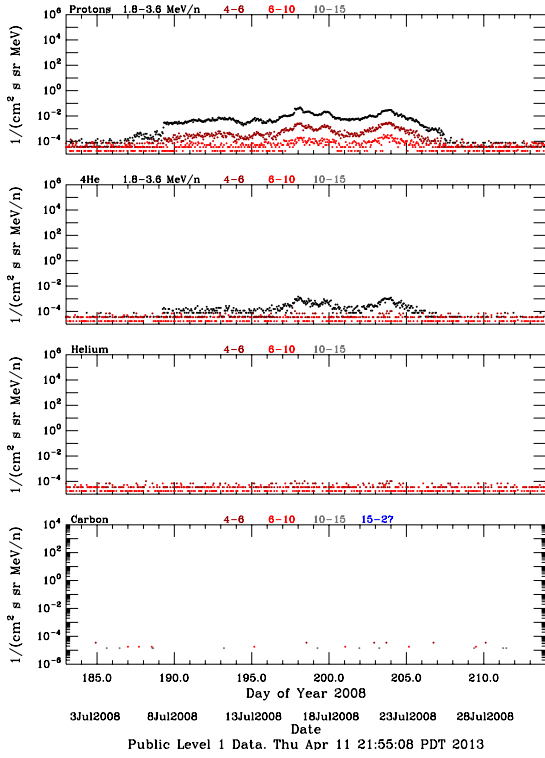

LET Public Level 1 Hourly Averages, for July 2008.

Ahead

Behind

LET Public Level 1 Hourly Averages, for July 2008.

Ahead

Behind