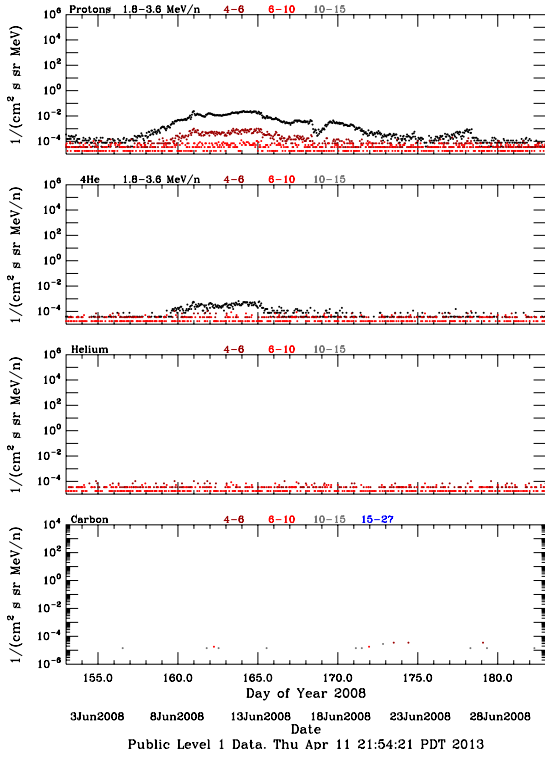

LET Public Level 1 Hourly Averages, for June 2008.

Ahead

Behind

LET Public Level 1 Hourly Averages, for June 2008.

Ahead

Behind