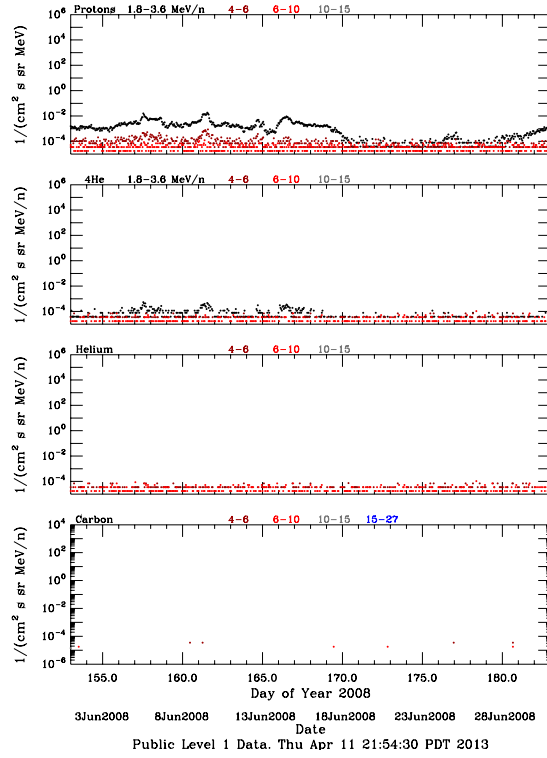

LET Public Level 1 Hourly Averages, for June 2008.

Ahead

Behind

LET Public Level 1 Hourly Averages, for June 2008.

Ahead

Behind