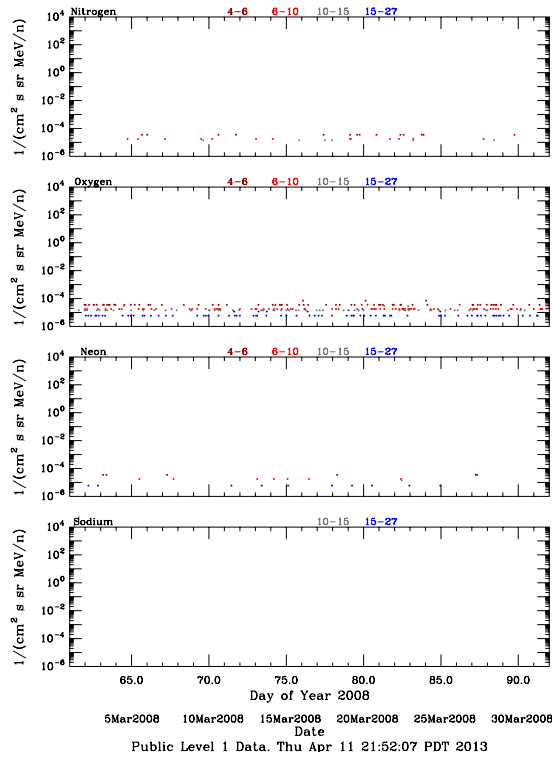

LET Public Level 1 Hourly Averages, for March 2008.

Ahead

Behind

LET Public Level 1 Hourly Averages, for March 2008.

Ahead

Behind