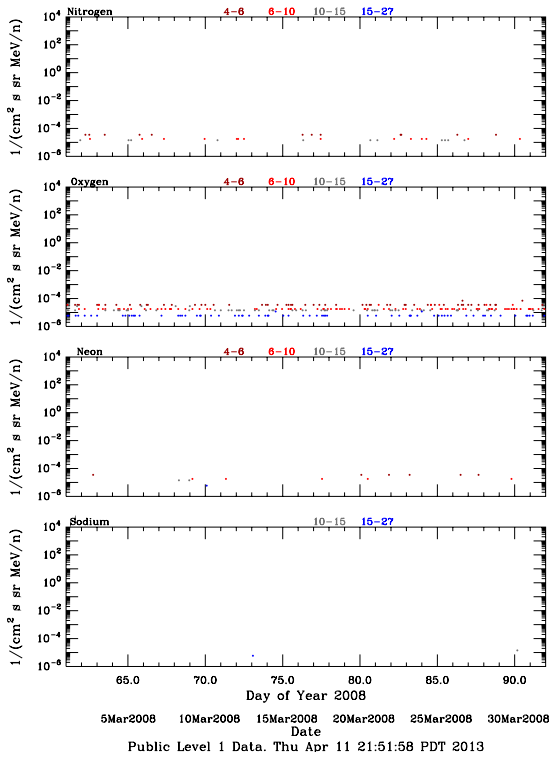

LET Public Level 1 Hourly Averages, for March 2008.

Ahead

Behind

LET Public Level 1 Hourly Averages, for March 2008.

Ahead

Behind