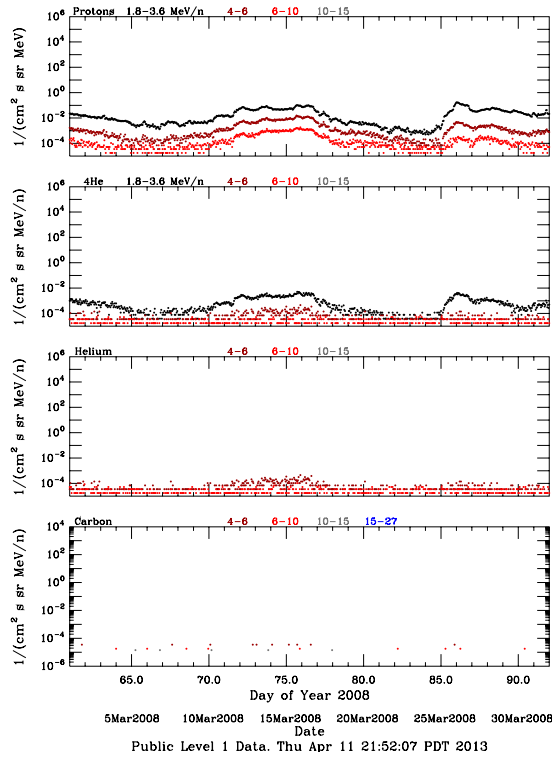

LET Public Level 1 Hourly Averages, for March 2008.

Ahead

Behind

LET Public Level 1 Hourly Averages, for March 2008.

Ahead

Behind