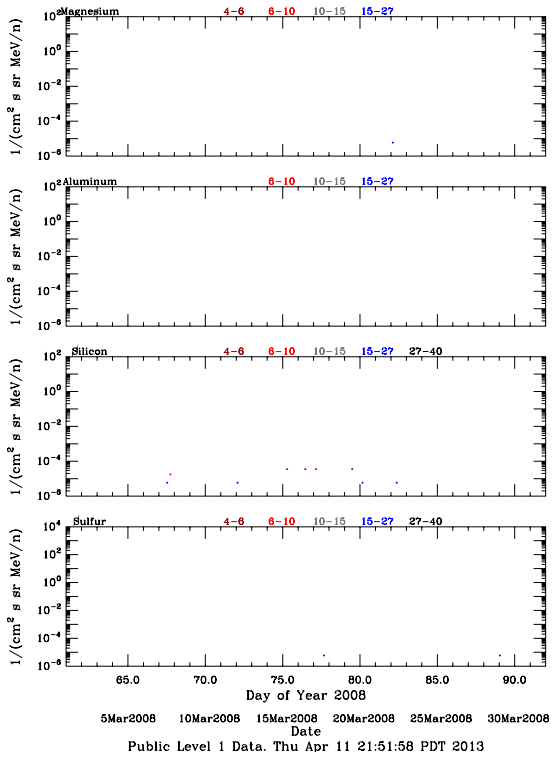

LET Public Level 1 Hourly Averages, for March 2008.

Ahead

Behind

LET Public Level 1 Hourly Averages, for March 2008.

Ahead

Behind