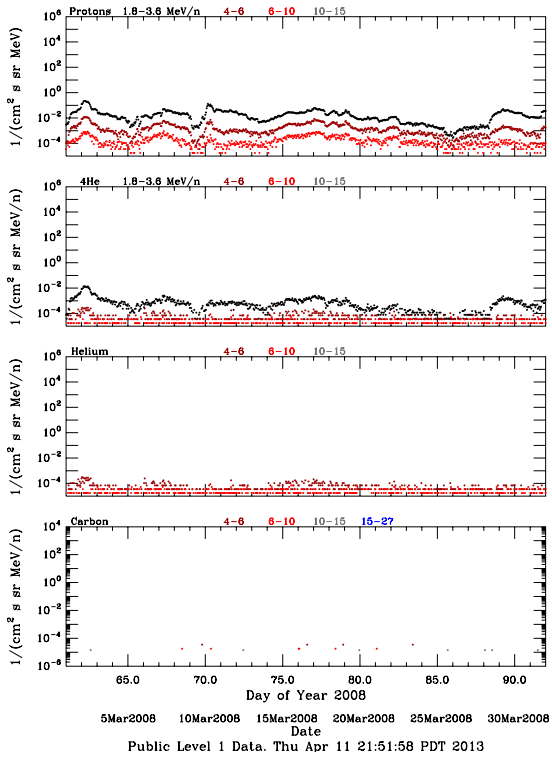

LET Public Level 1 Hourly Averages, for March 2008.

Ahead

Behind

LET Public Level 1 Hourly Averages, for March 2008.

Ahead

Behind