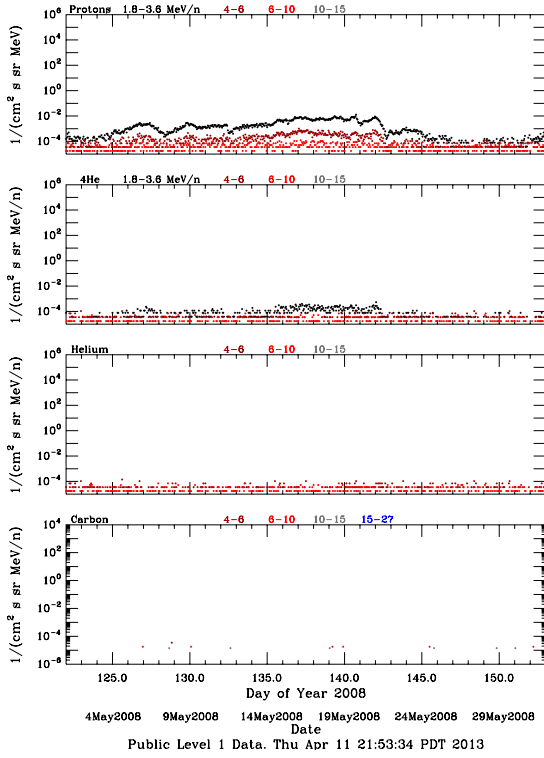

LET Public Level 1 Hourly Averages, for May 2008.

Ahead

Behind

LET Public Level 1 Hourly Averages, for May 2008.

Ahead

Behind