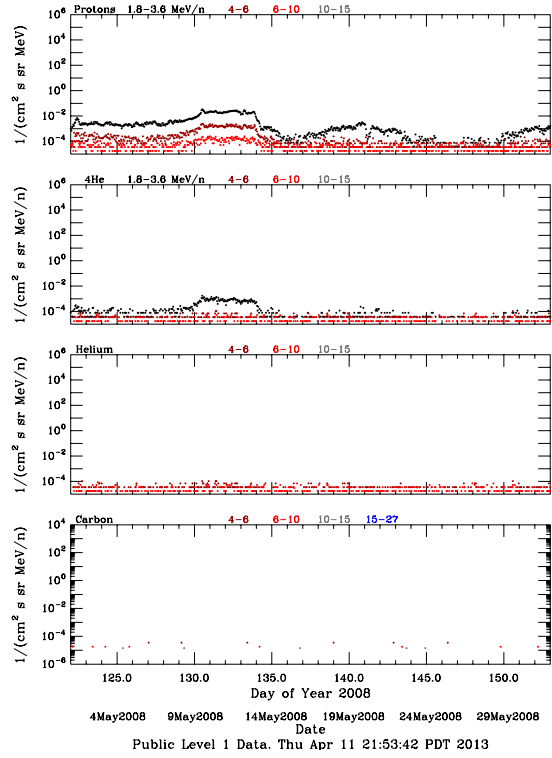

LET Public Level 1 Hourly Averages, for May 2008.

Ahead

Behind

LET Public Level 1 Hourly Averages, for May 2008.

Ahead

Behind