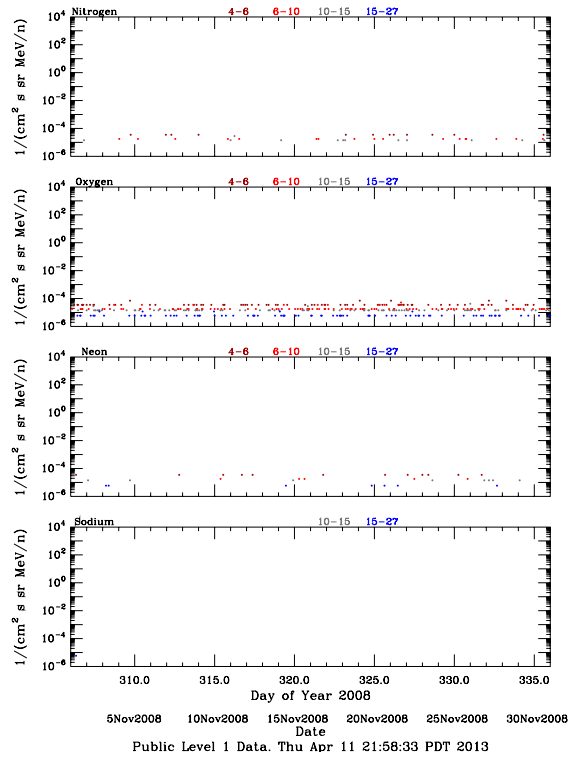

LET Public Level 1 Hourly Averages, for November 2008.

Ahead

Behind

LET Public Level 1 Hourly Averages, for November 2008.

Ahead

Behind