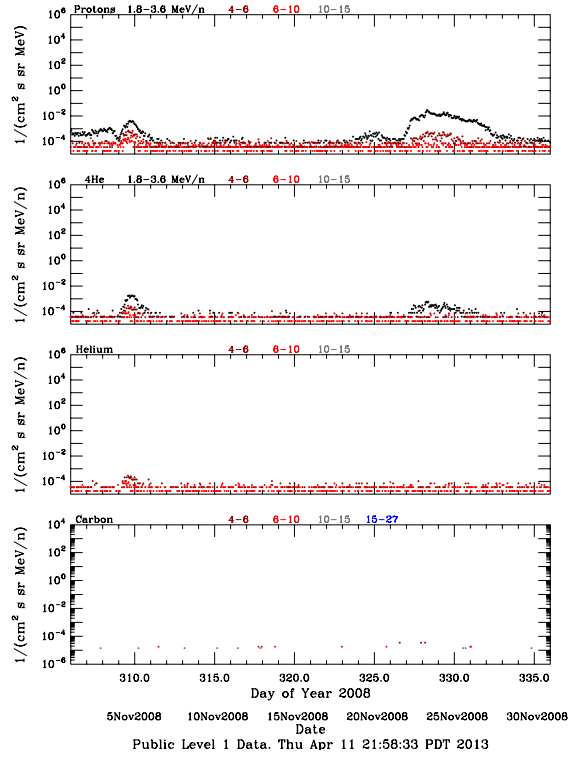

LET Public Level 1 Hourly Averages, for November 2008.

Ahead

Behind

LET Public Level 1 Hourly Averages, for November 2008.

Ahead

Behind