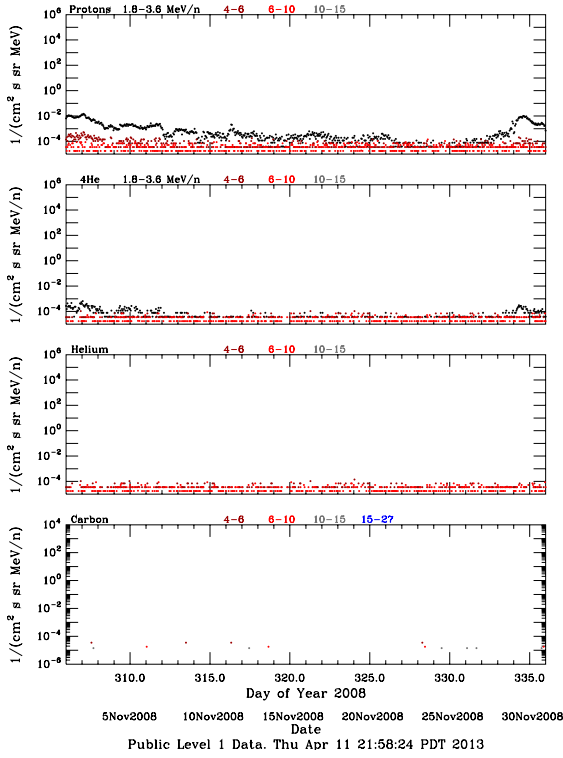

LET Public Level 1 Hourly Averages, for November 2008.

Ahead

Behind

LET Public Level 1 Hourly Averages, for November 2008.

Ahead

Behind