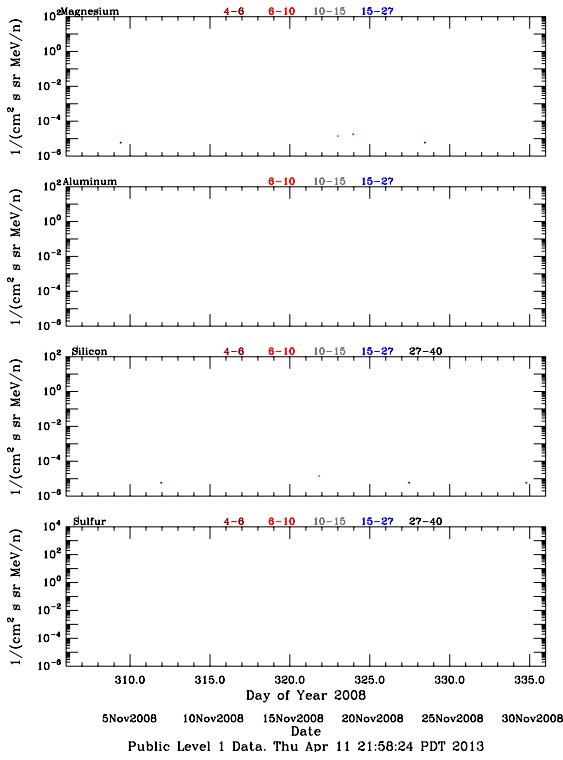

LET Public Level 1 Hourly Averages, for November 2008.

Ahead

Behind

LET Public Level 1 Hourly Averages, for November 2008.

Ahead

Behind