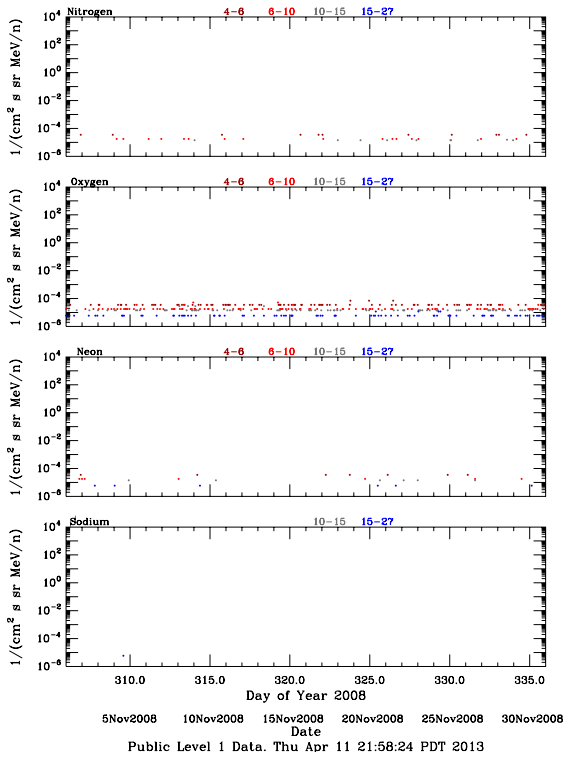

LET Public Level 1 Hourly Averages, for November 2008.

Ahead

Behind

LET Public Level 1 Hourly Averages, for November 2008.

Ahead

Behind