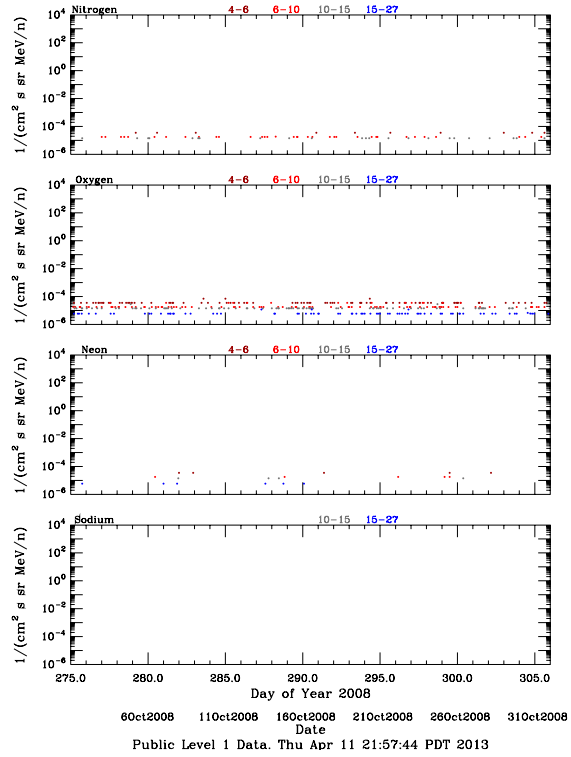

LET Public Level 1 Hourly Averages, for October 2008.

Ahead

Behind

LET Public Level 1 Hourly Averages, for October 2008.

Ahead

Behind