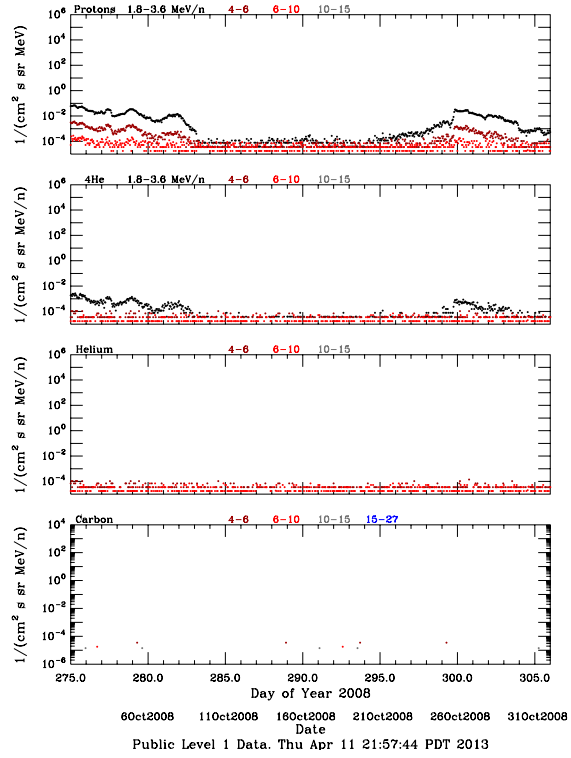

LET Public Level 1 Hourly Averages, for October 2008.

Ahead

Behind

LET Public Level 1 Hourly Averages, for October 2008.

Ahead

Behind