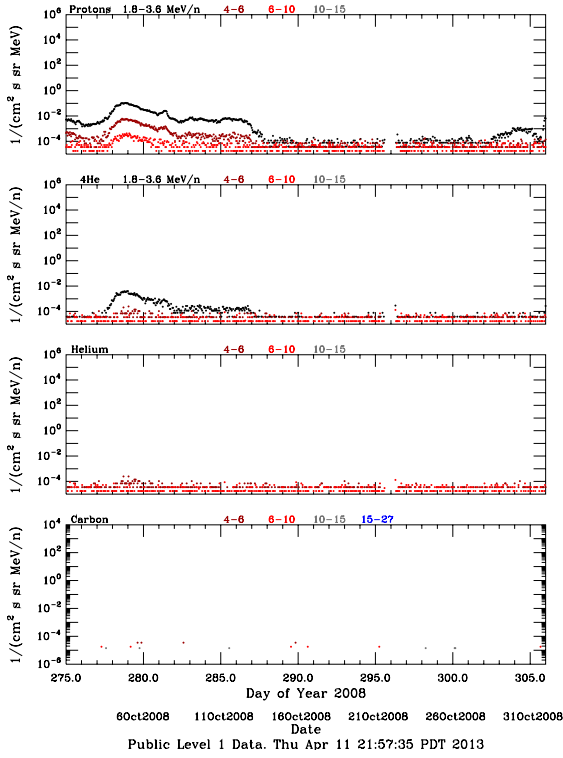

LET Public Level 1 Hourly Averages, for October 2008.

Ahead

Behind

LET Public Level 1 Hourly Averages, for October 2008.

Ahead

Behind