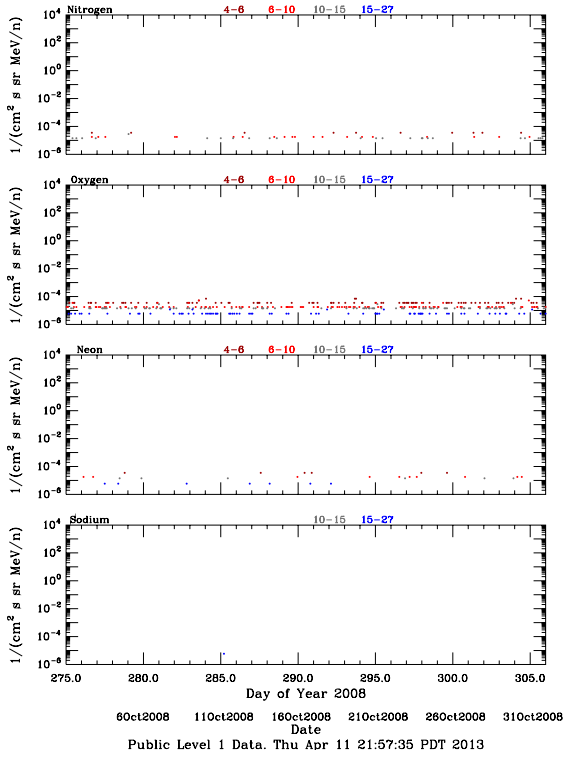

LET Public Level 1 Hourly Averages, for October 2008.

Ahead

Behind

LET Public Level 1 Hourly Averages, for October 2008.

Ahead

Behind