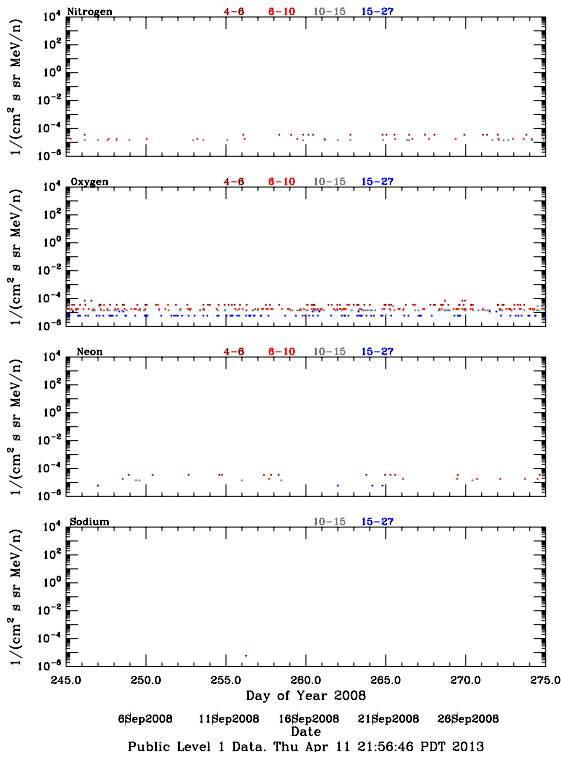

LET Public Level 1 Hourly Averages, for September 2008.

Ahead

Behind

LET Public Level 1 Hourly Averages, for September 2008.

Ahead

Behind