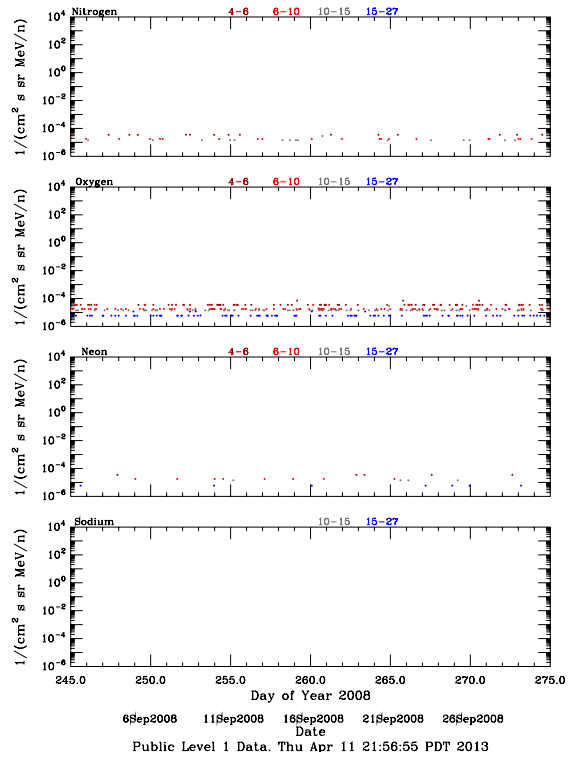

LET Public Level 1 Hourly Averages, for September 2008.

Ahead

Behind

LET Public Level 1 Hourly Averages, for September 2008.

Ahead

Behind