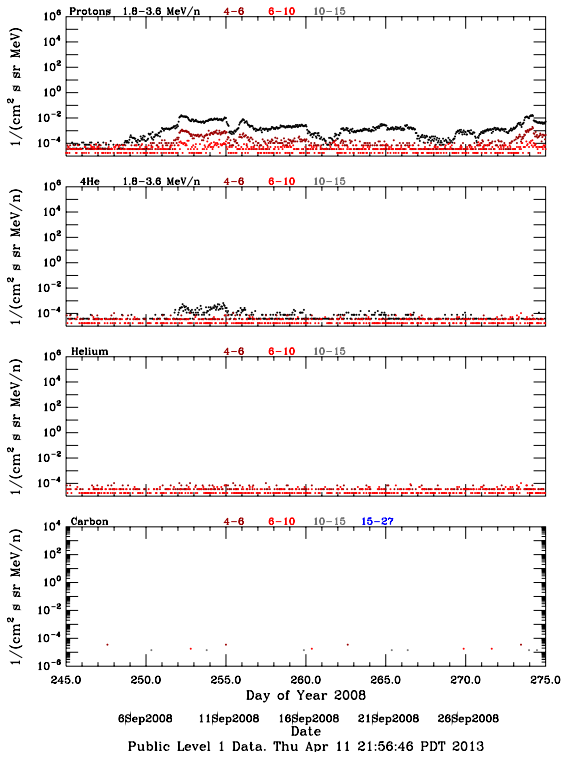

LET Public Level 1 Hourly Averages, for September 2008.

Ahead

Behind

LET Public Level 1 Hourly Averages, for September 2008.

Ahead

Behind