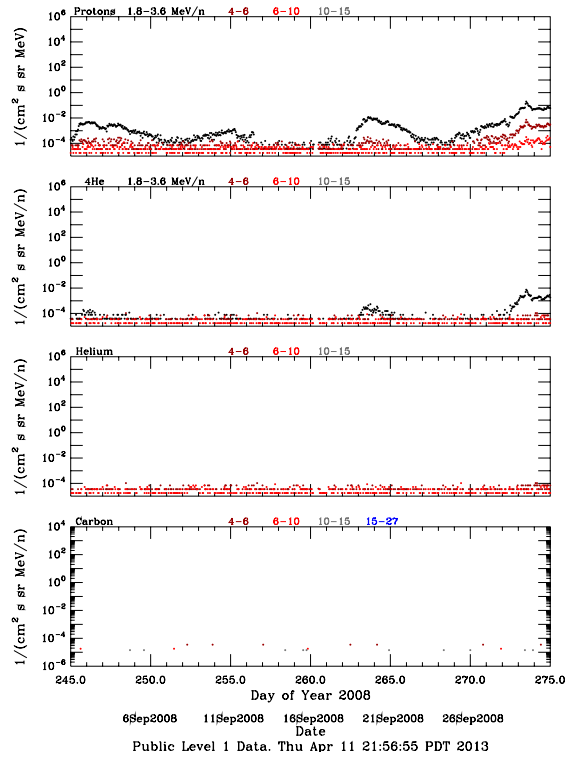

LET Public Level 1 Hourly Averages, for September 2008.

Ahead

Behind

LET Public Level 1 Hourly Averages, for September 2008.

Ahead

Behind