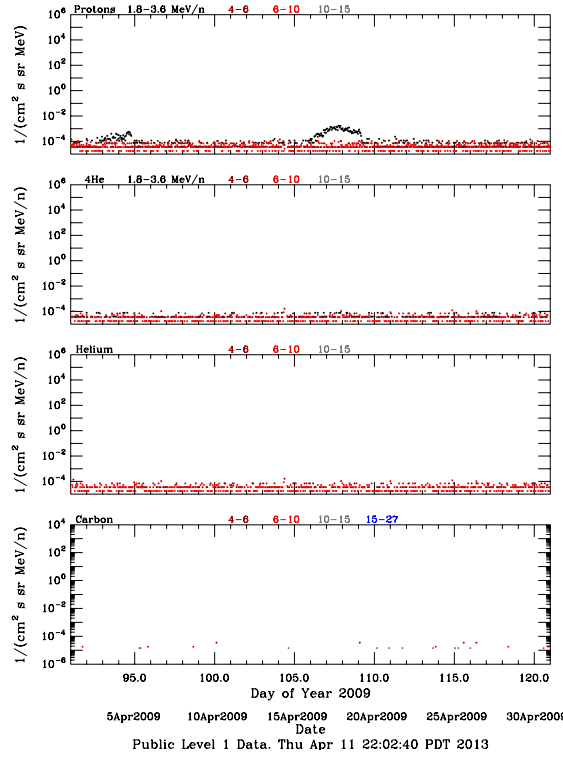

LET Public Level 1 Hourly Averages, for April 2009.

Ahead

Behind

LET Public Level 1 Hourly Averages, for April 2009.

Ahead

Behind