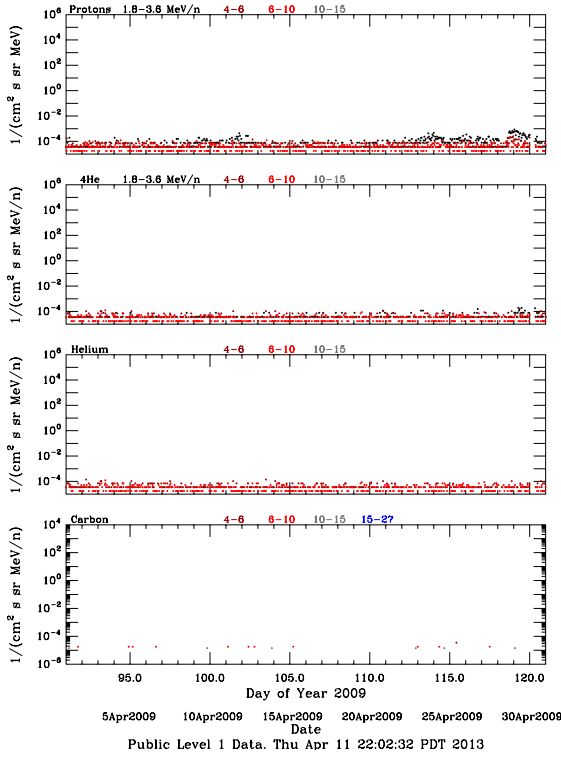

LET Public Level 1 Hourly Averages, for April 2009.

Ahead

Behind

LET Public Level 1 Hourly Averages, for April 2009.

Ahead

Behind