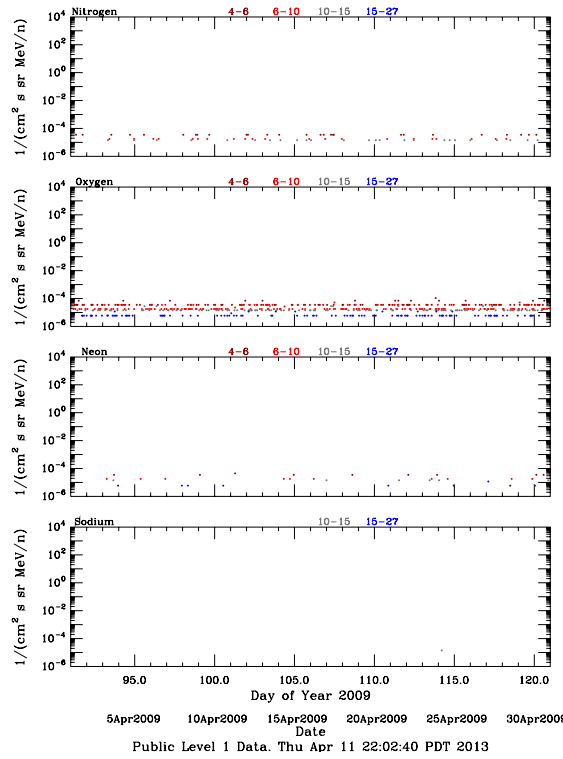

LET Public Level 1 Hourly Averages, for April 2009.

Ahead

Behind

LET Public Level 1 Hourly Averages, for April 2009.

Ahead

Behind