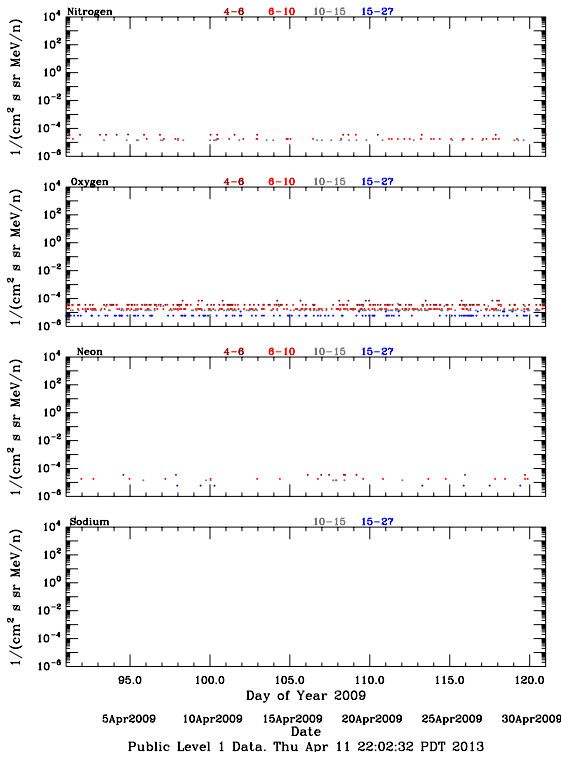

LET Public Level 1 Hourly Averages, for April 2009.

Ahead

Behind

LET Public Level 1 Hourly Averages, for April 2009.

Ahead

Behind