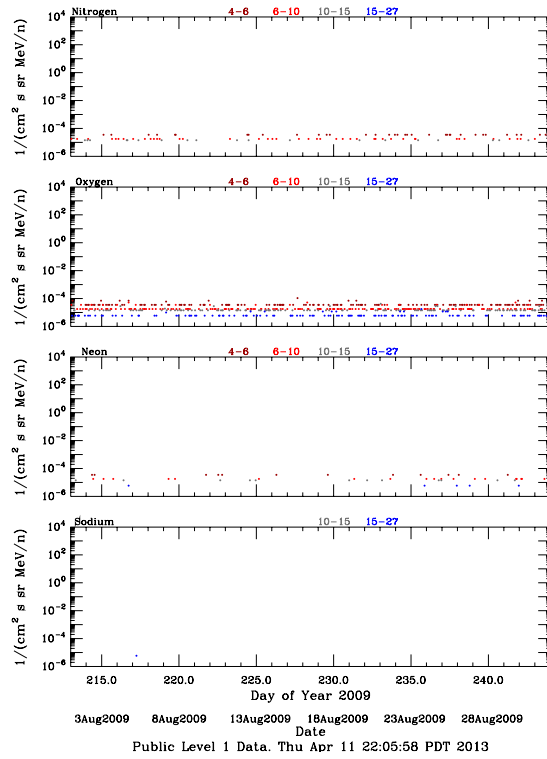

LET Public Level 1 Hourly Averages, for August 2009.

Ahead

Behind

LET Public Level 1 Hourly Averages, for August 2009.

Ahead

Behind