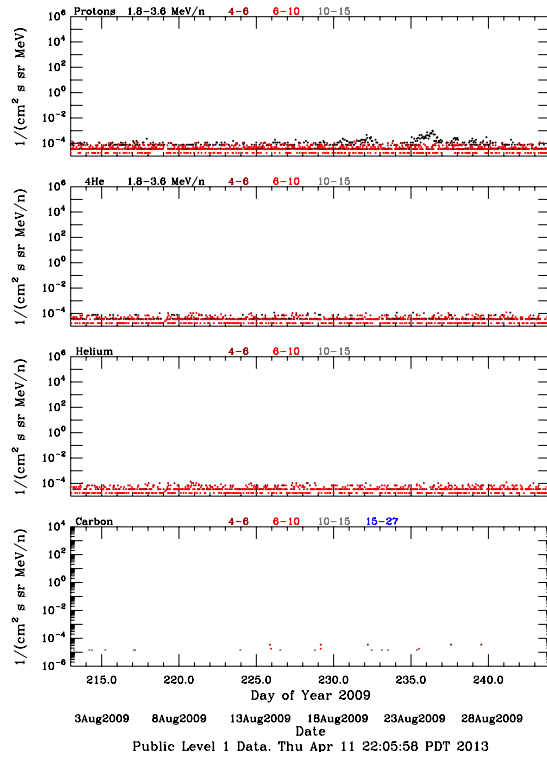

LET Public Level 1 Hourly Averages, for August 2009.

Ahead

Behind

LET Public Level 1 Hourly Averages, for August 2009.

Ahead

Behind