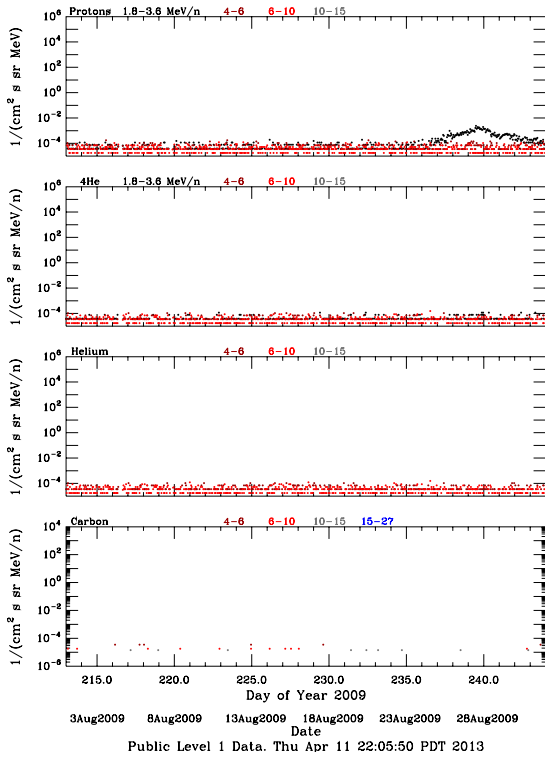

LET Public Level 1 Hourly Averages, for August 2009.

Ahead

Behind

LET Public Level 1 Hourly Averages, for August 2009.

Ahead

Behind