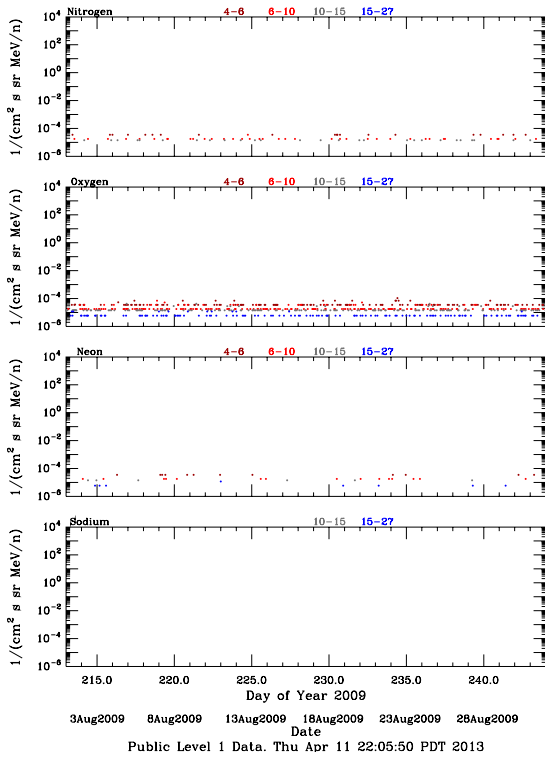

LET Public Level 1 Hourly Averages, for August 2009.

Ahead

Behind

LET Public Level 1 Hourly Averages, for August 2009.

Ahead

Behind