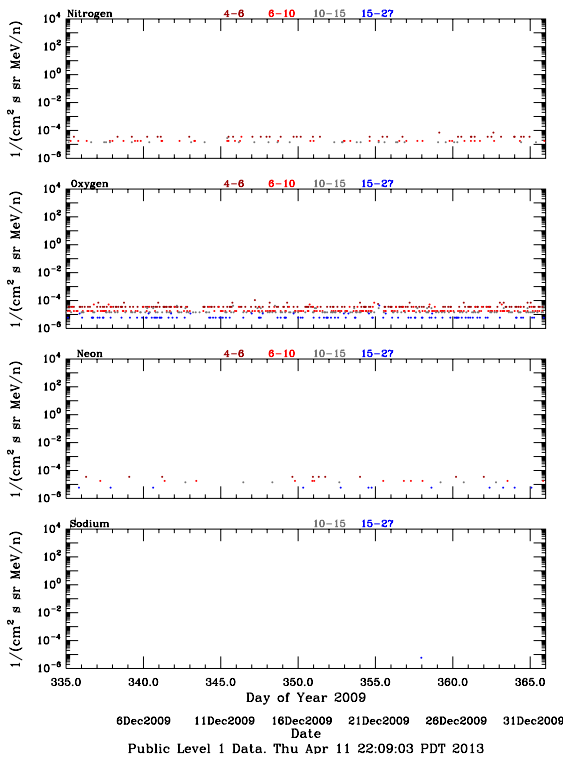

LET Public Level 1 Hourly Averages, for December 2009.

Ahead

Behind