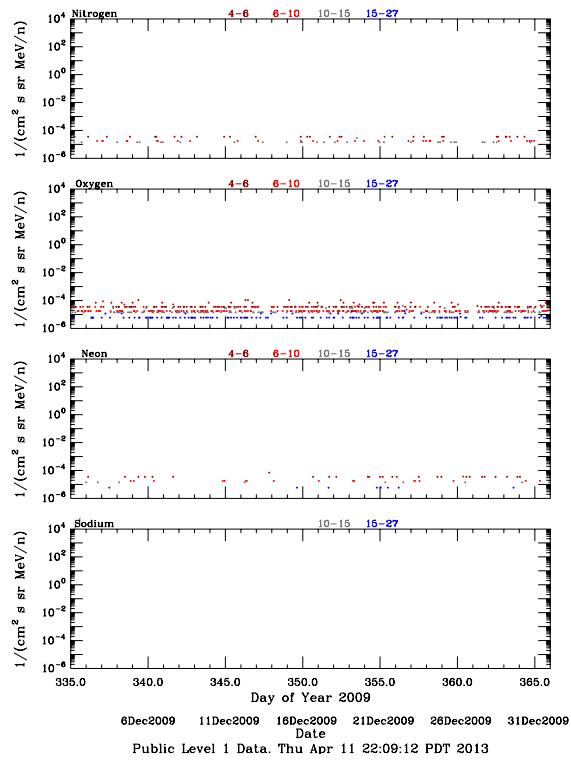

LET Public Level 1 Hourly Averages, for December 2009.

Ahead

Behind