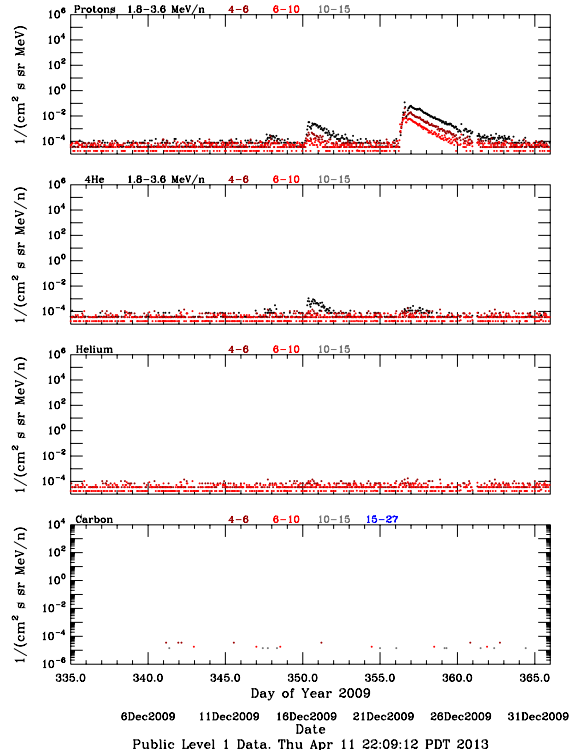

LET Public Level 1 Hourly Averages, for December 2009.

Ahead

Behind