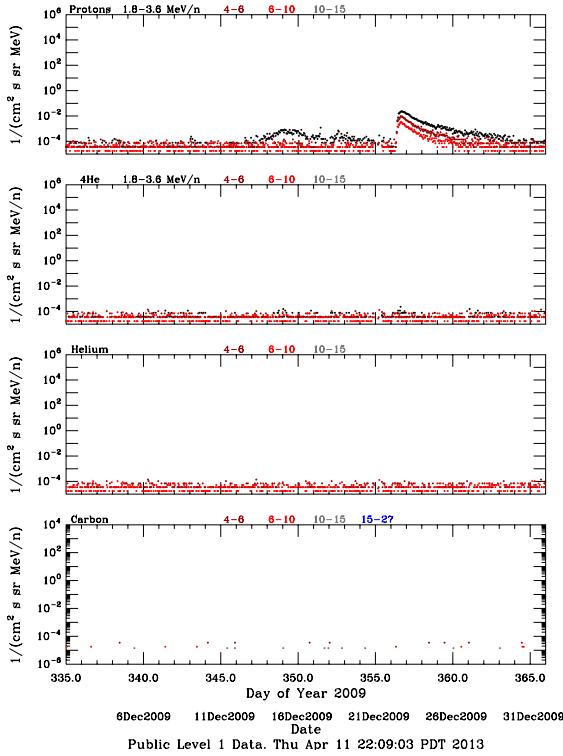

LET Public Level 1 Hourly Averages, for December 2009.

Ahead

Behind