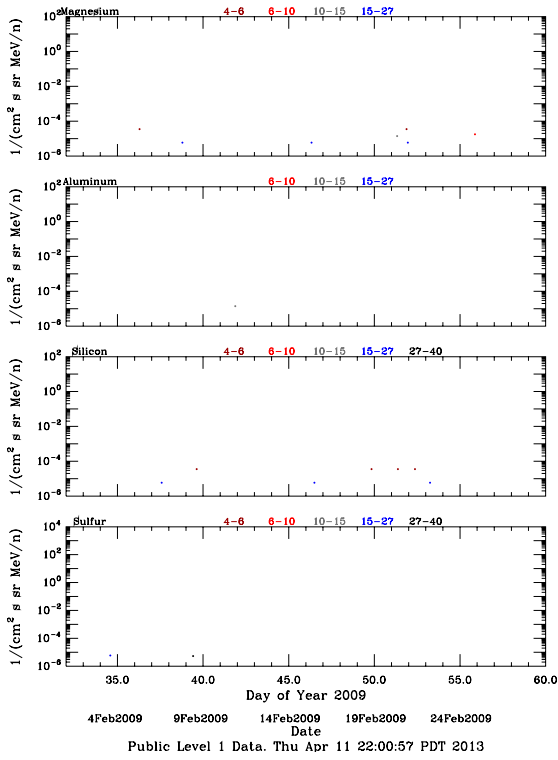

LET Public Level 1 Hourly Averages, for February 2009.

Ahead

Behind

LET Public Level 1 Hourly Averages, for February 2009.

Ahead

Behind