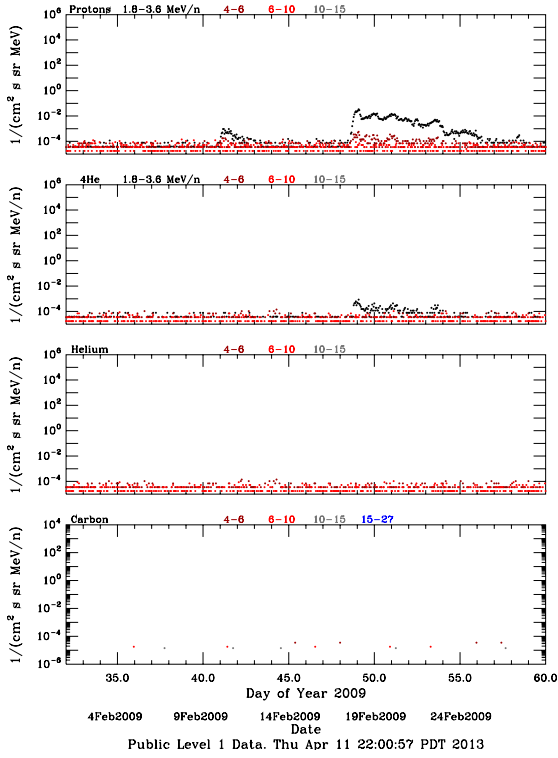

LET Public Level 1 Hourly Averages, for February 2009.

Ahead

Behind

LET Public Level 1 Hourly Averages, for February 2009.

Ahead

Behind