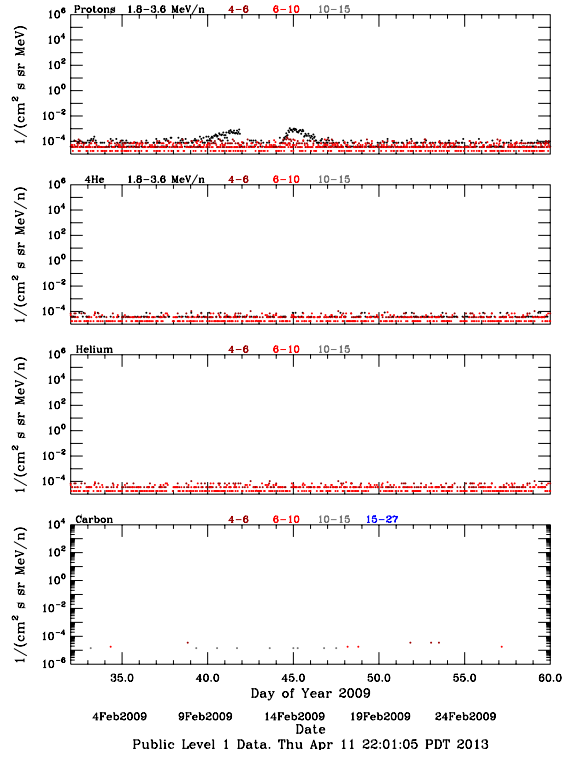

LET Public Level 1 Hourly Averages, for February 2009.

Ahead

Behind

LET Public Level 1 Hourly Averages, for February 2009.

Ahead

Behind