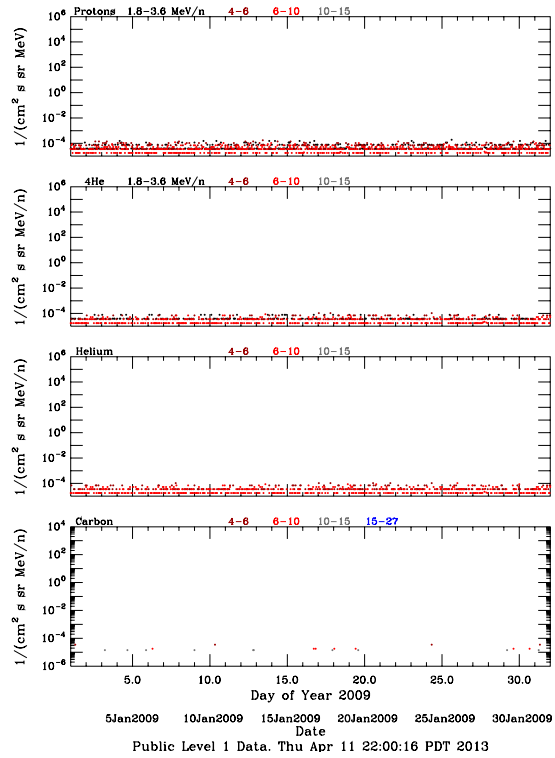

LET Public Level 1 Hourly Averages, for January 2009.

Ahead

Behind

LET Public Level 1 Hourly Averages, for January 2009.

Ahead

Behind