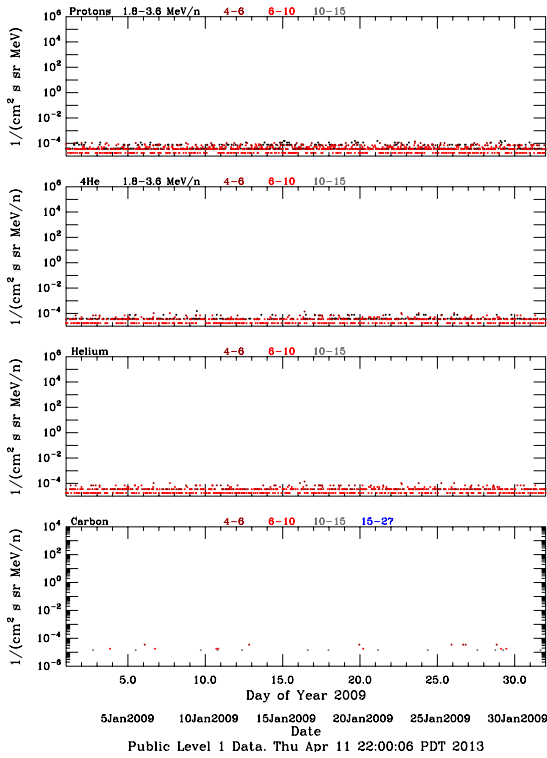

LET Public Level 1 Hourly Averages, for January 2009.

Ahead

Behind

LET Public Level 1 Hourly Averages, for January 2009.

Ahead

Behind