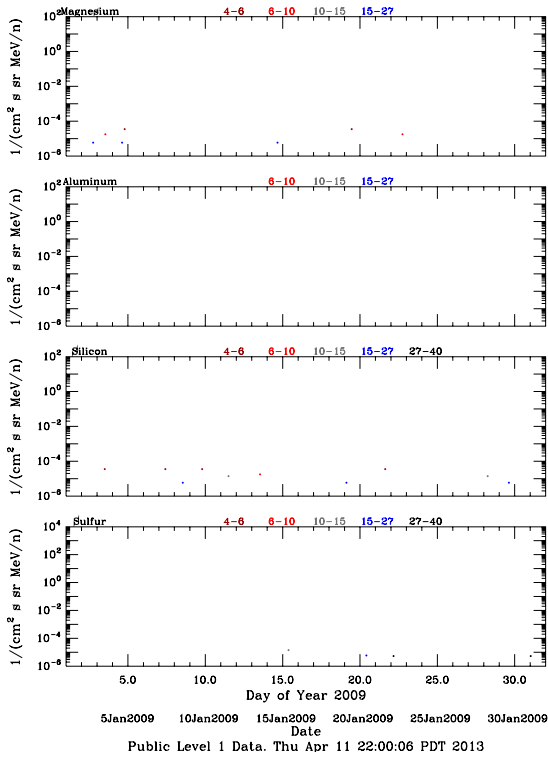

LET Public Level 1 Hourly Averages, for January 2009.

Ahead

Behind

LET Public Level 1 Hourly Averages, for January 2009.

Ahead

Behind