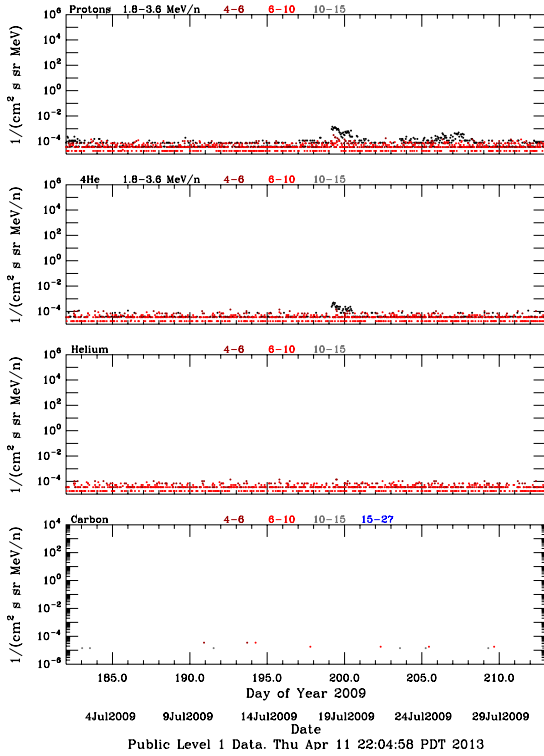

LET Public Level 1 Hourly Averages, for July 2009.

Ahead

Behind

LET Public Level 1 Hourly Averages, for July 2009.

Ahead

Behind