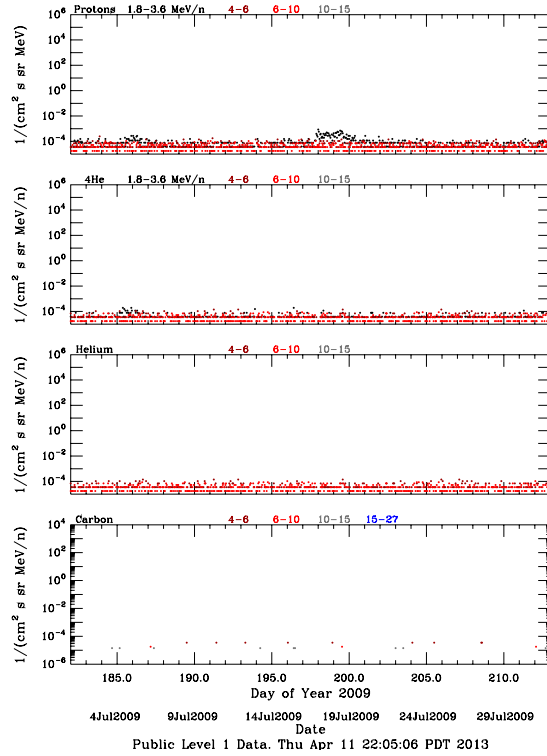

LET Public Level 1 Hourly Averages, for July 2009.

Ahead

Behind

LET Public Level 1 Hourly Averages, for July 2009.

Ahead

Behind