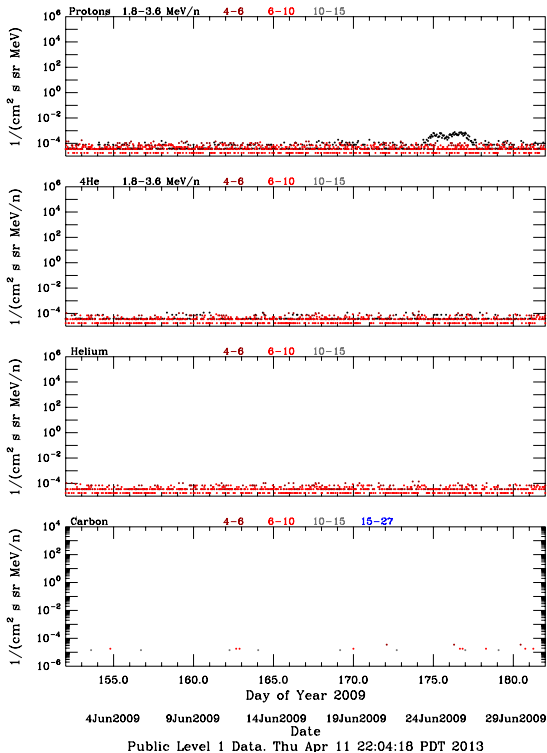

LET Public Level 1 Hourly Averages, for June 2009.

Ahead

Behind