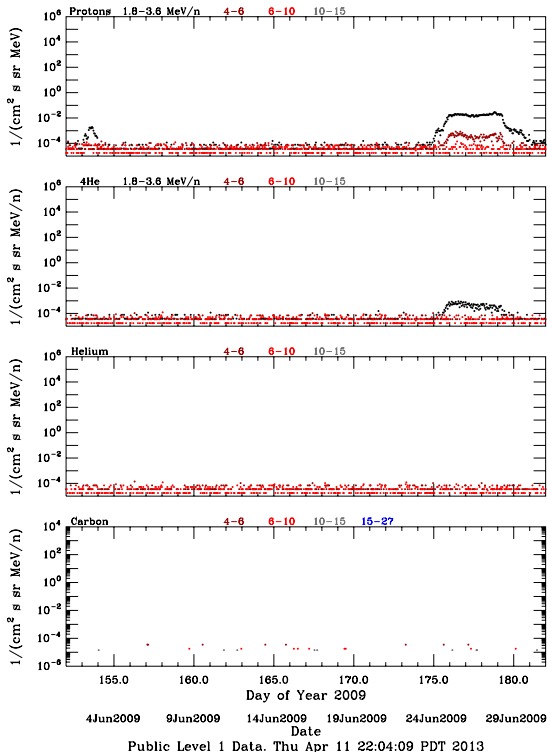

LET Public Level 1 Hourly Averages, for June 2009.

Ahead

Behind