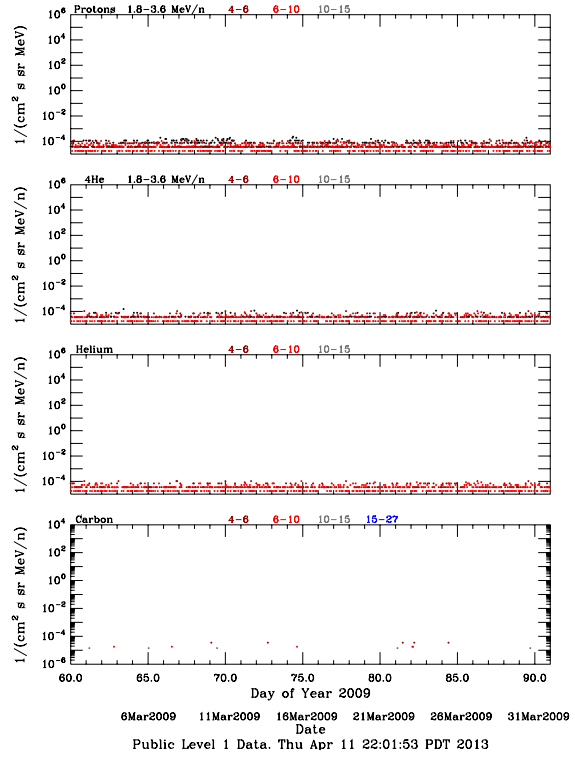

LET Public Level 1 Hourly Averages, for March 2009.

Ahead

Behind

LET Public Level 1 Hourly Averages, for March 2009.

Ahead

Behind