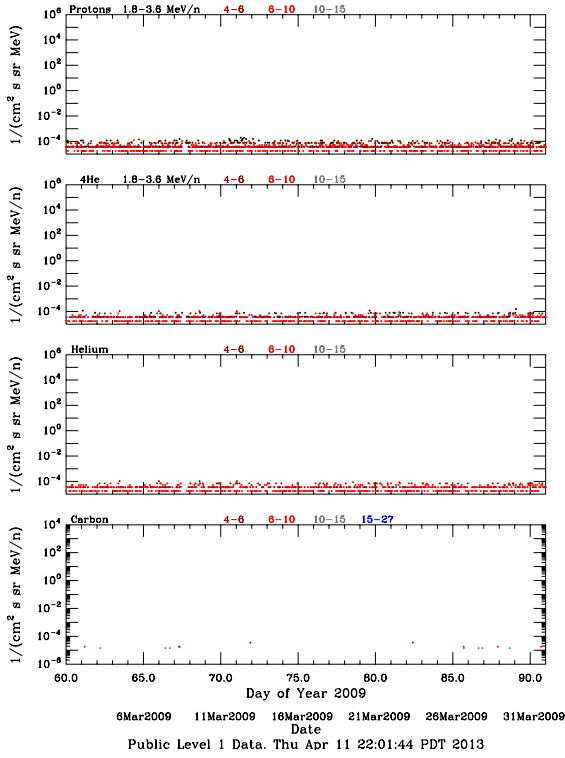

LET Public Level 1 Hourly Averages, for March 2009.

Ahead

Behind

LET Public Level 1 Hourly Averages, for March 2009.

Ahead

Behind