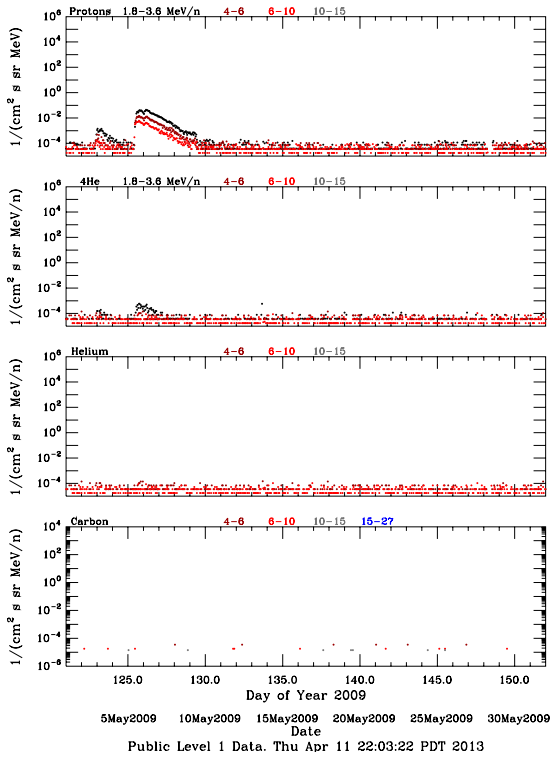

LET Public Level 1 Hourly Averages, for May 2009.

Ahead

Behind

LET Public Level 1 Hourly Averages, for May 2009.

Ahead

Behind