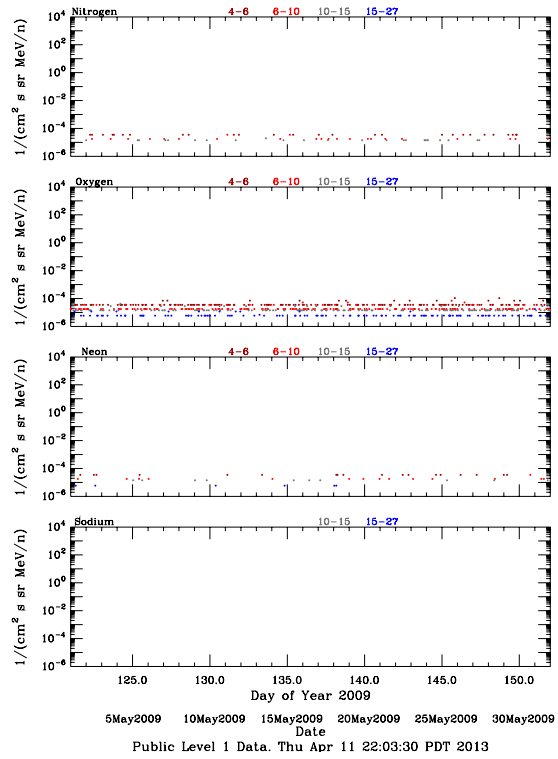

LET Public Level 1 Hourly Averages, for May 2009.

Ahead

Behind

LET Public Level 1 Hourly Averages, for May 2009.

Ahead

Behind