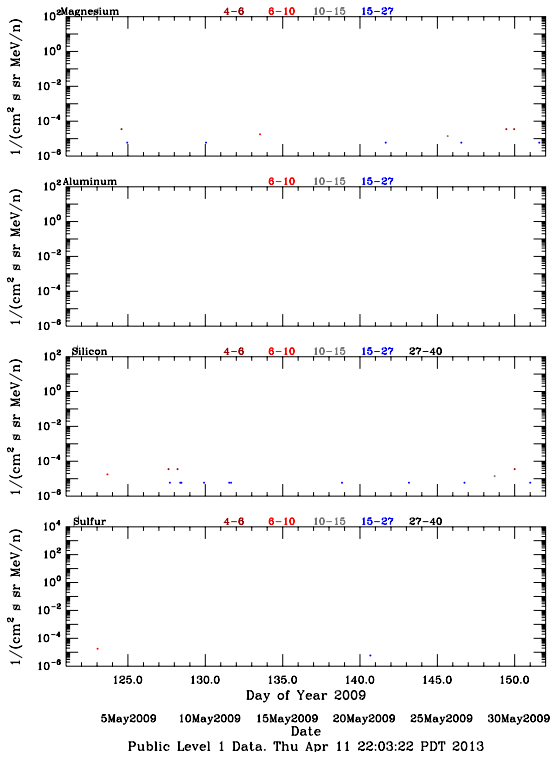

LET Public Level 1 Hourly Averages, for May 2009.

Ahead

Behind

LET Public Level 1 Hourly Averages, for May 2009.

Ahead

Behind