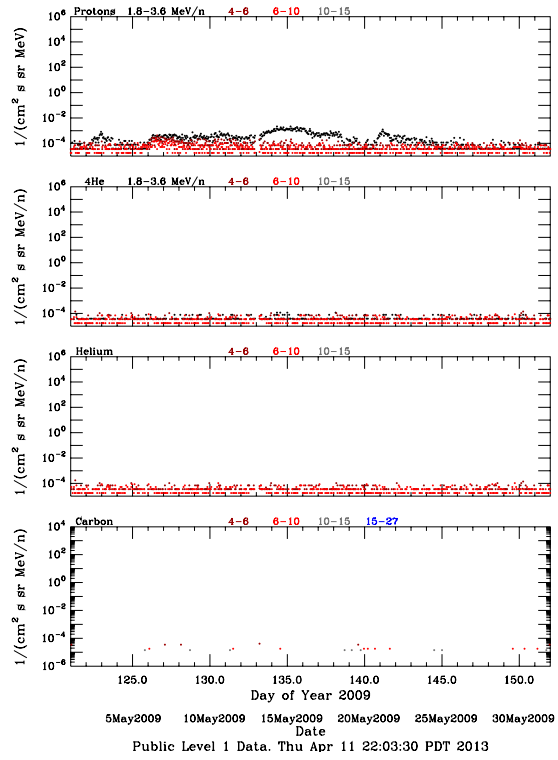

LET Public Level 1 Hourly Averages, for May 2009.

Ahead

Behind

LET Public Level 1 Hourly Averages, for May 2009.

Ahead

Behind