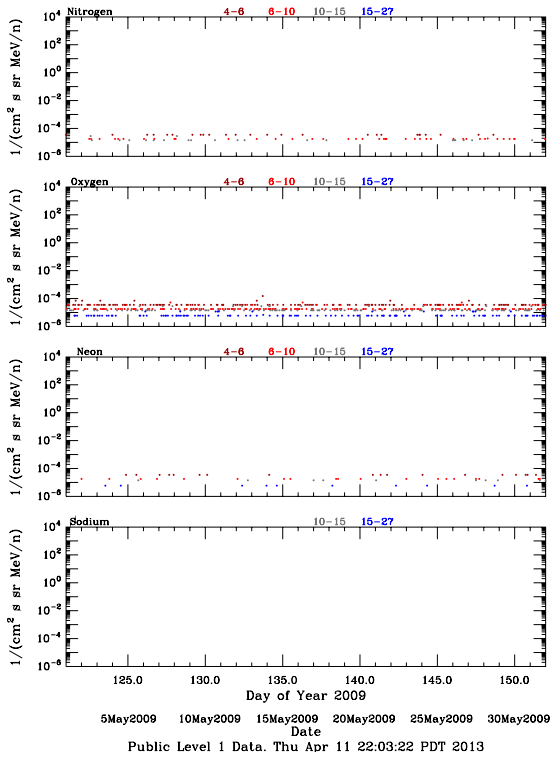

LET Public Level 1 Hourly Averages, for May 2009.

Ahead

Behind

LET Public Level 1 Hourly Averages, for May 2009.

Ahead

Behind