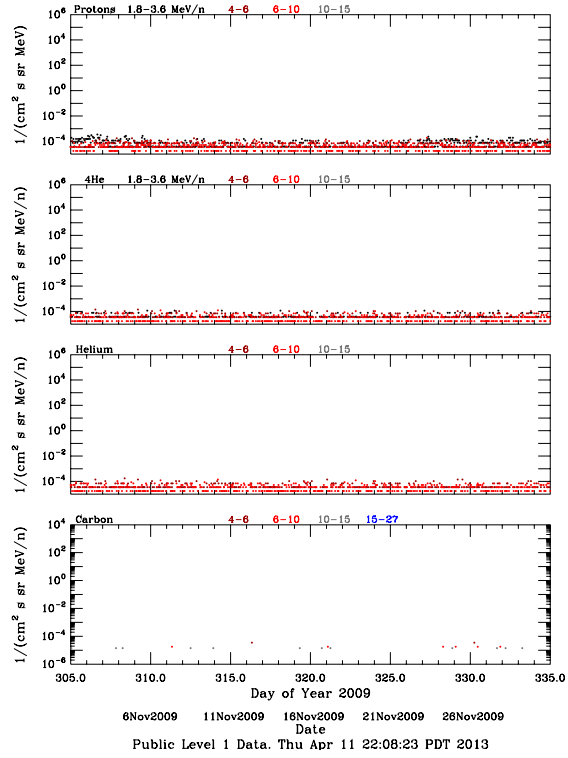

LET Public Level 1 Hourly Averages, for November 2009.

Ahead

Behind

LET Public Level 1 Hourly Averages, for November 2009.

Ahead

Behind