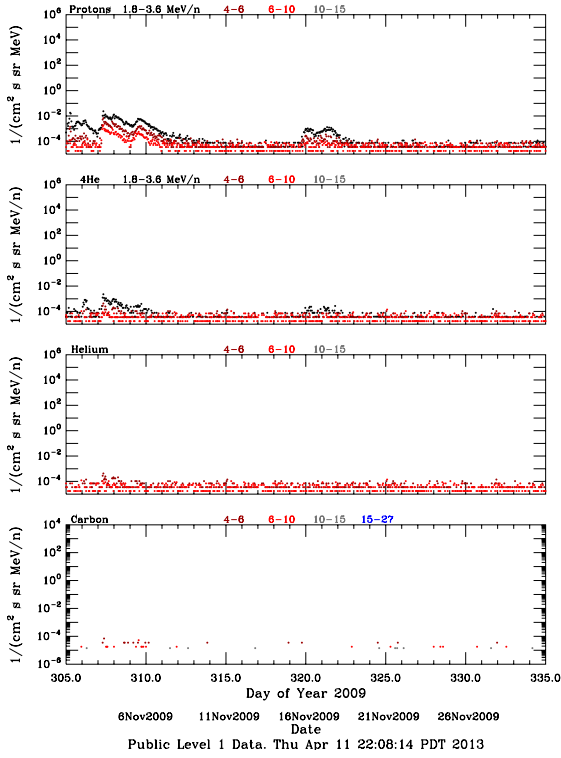

LET Public Level 1 Hourly Averages, for November 2009.

Ahead

Behind

LET Public Level 1 Hourly Averages, for November 2009.

Ahead

Behind