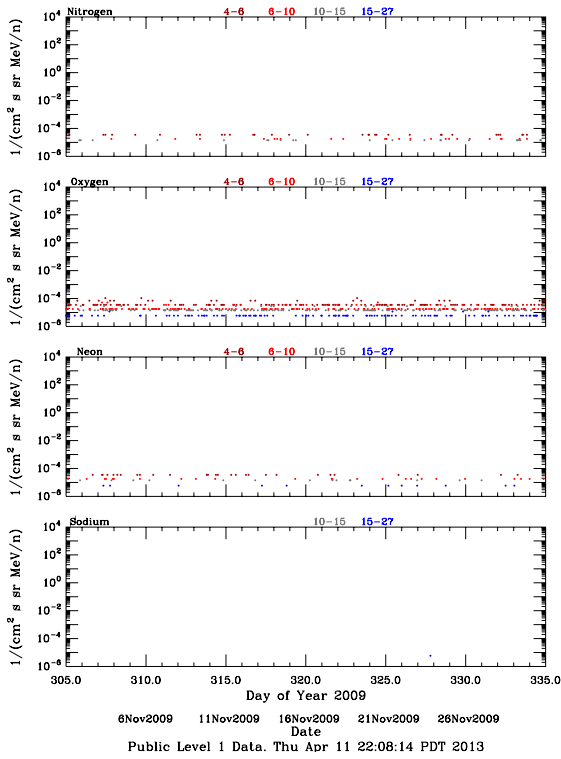

LET Public Level 1 Hourly Averages, for November 2009.

Ahead

Behind

LET Public Level 1 Hourly Averages, for November 2009.

Ahead

Behind