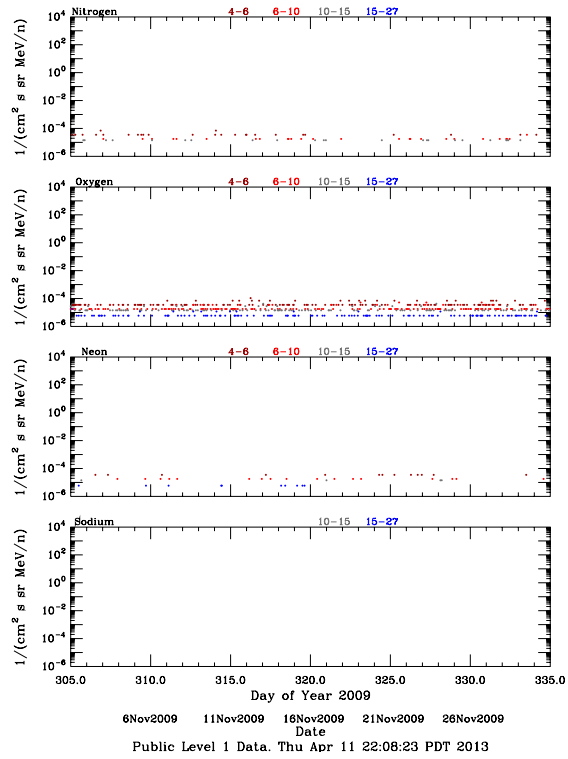

LET Public Level 1 Hourly Averages, for November 2009.

Ahead

Behind

LET Public Level 1 Hourly Averages, for November 2009.

Ahead

Behind