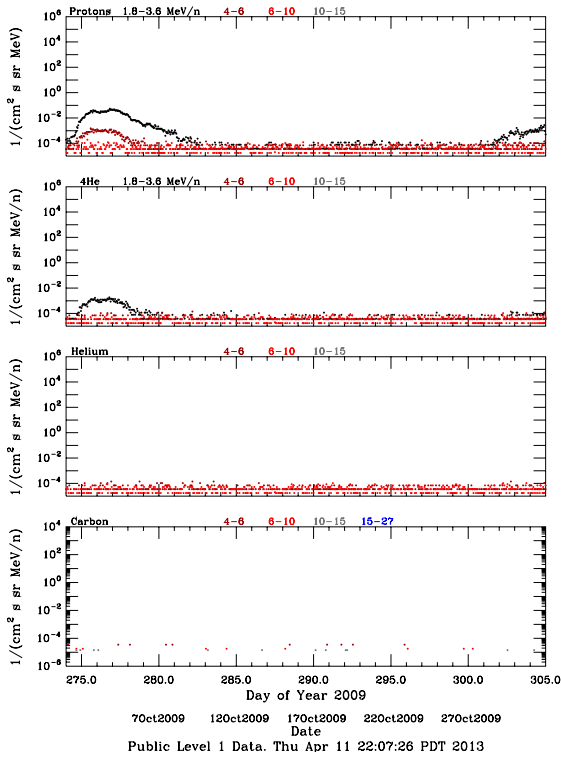

LET Public Level 1 Hourly Averages, for October 2009.

Ahead

Behind

LET Public Level 1 Hourly Averages, for October 2009.

Ahead

Behind