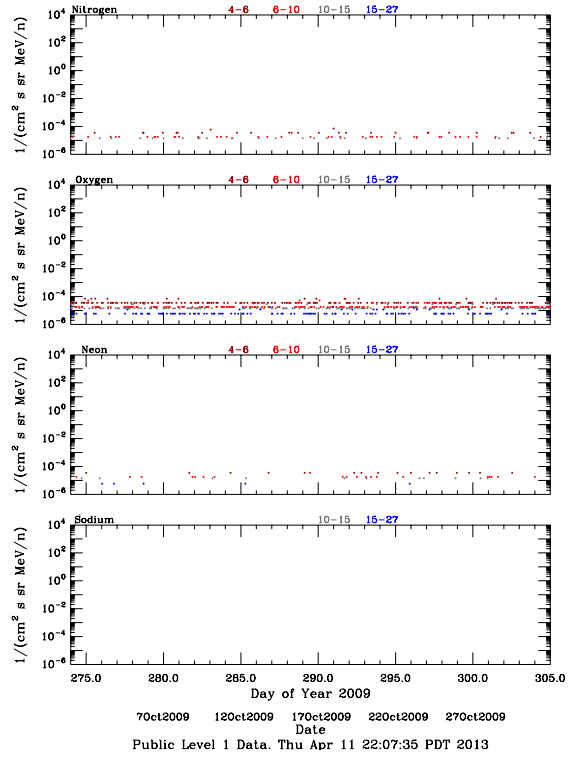

LET Public Level 1 Hourly Averages, for October 2009.

Ahead

Behind

LET Public Level 1 Hourly Averages, for October 2009.

Ahead

Behind