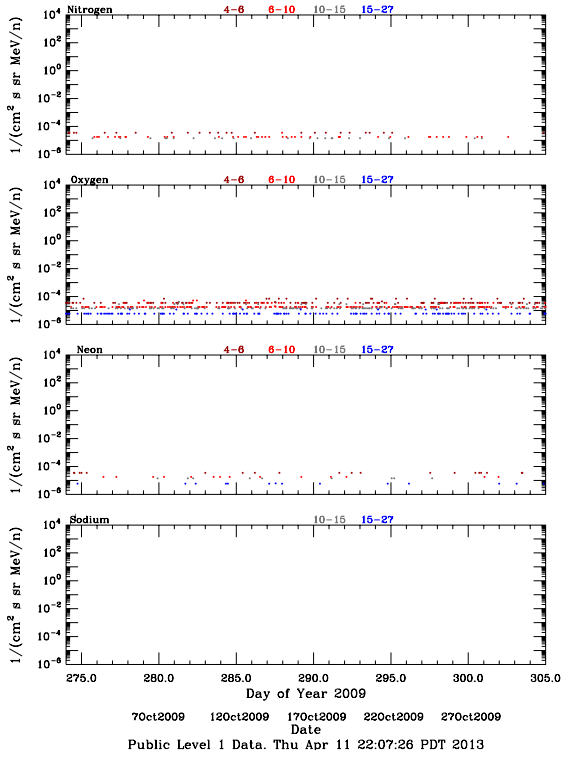

LET Public Level 1 Hourly Averages, for October 2009.

Ahead

Behind

LET Public Level 1 Hourly Averages, for October 2009.

Ahead

Behind