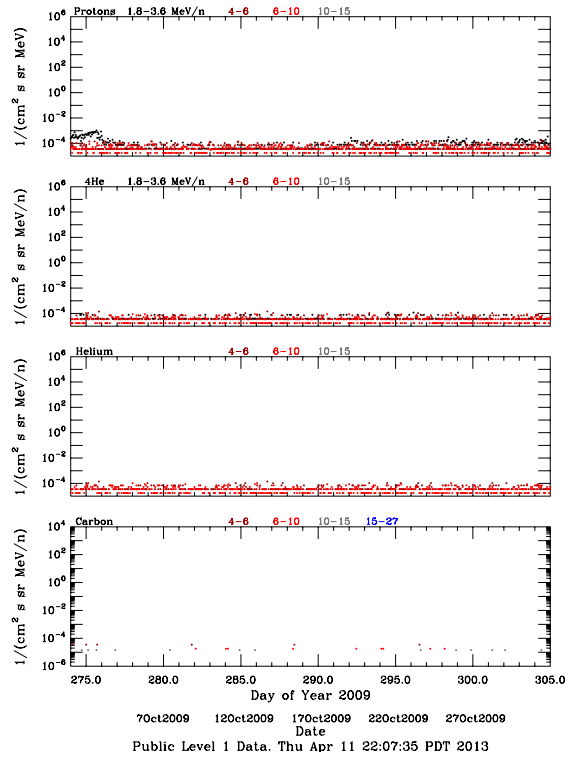

LET Public Level 1 Hourly Averages, for October 2009.

Ahead

Behind

LET Public Level 1 Hourly Averages, for October 2009.

Ahead

Behind