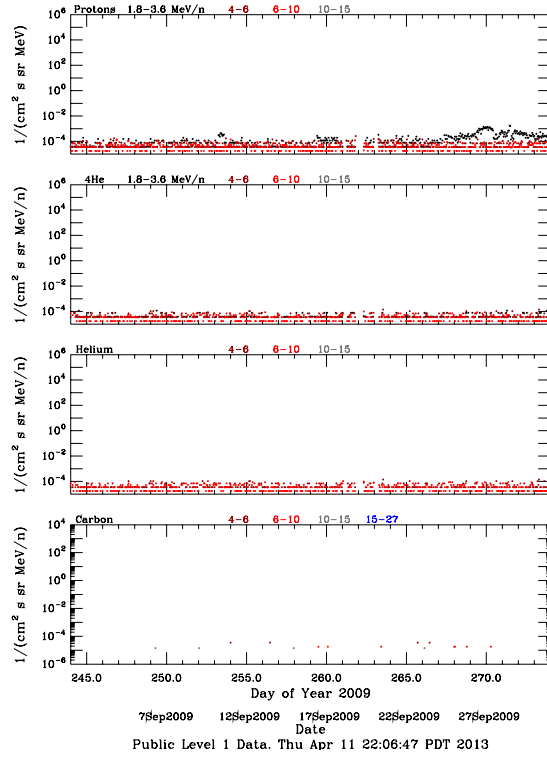

LET Public Level 1 Hourly Averages, for September 2009.

Ahead

Behind

LET Public Level 1 Hourly Averages, for September 2009.

Ahead

Behind