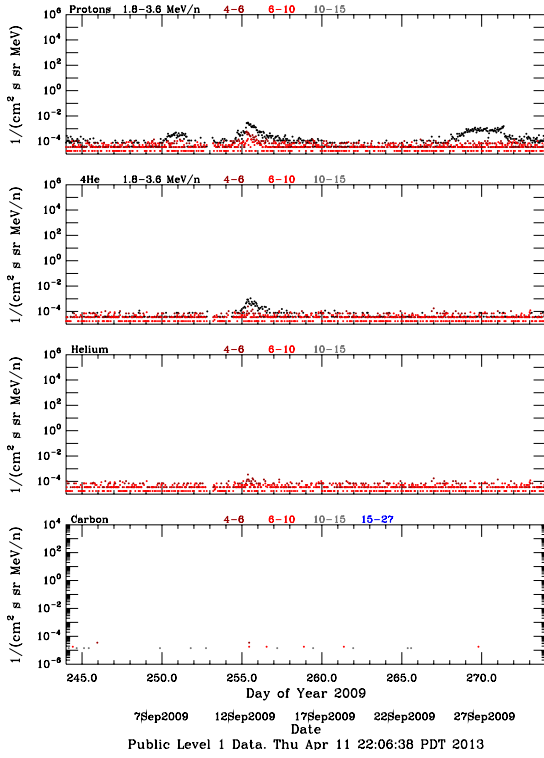

LET Public Level 1 Hourly Averages, for September 2009.

Ahead

Behind

LET Public Level 1 Hourly Averages, for September 2009.

Ahead

Behind