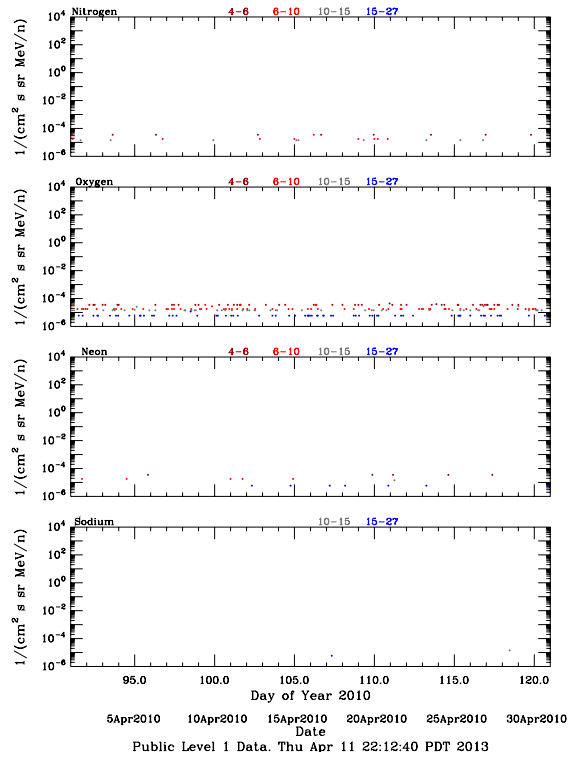

LET Public Level 1 Hourly Averages, for April 2010.

Ahead

Behind