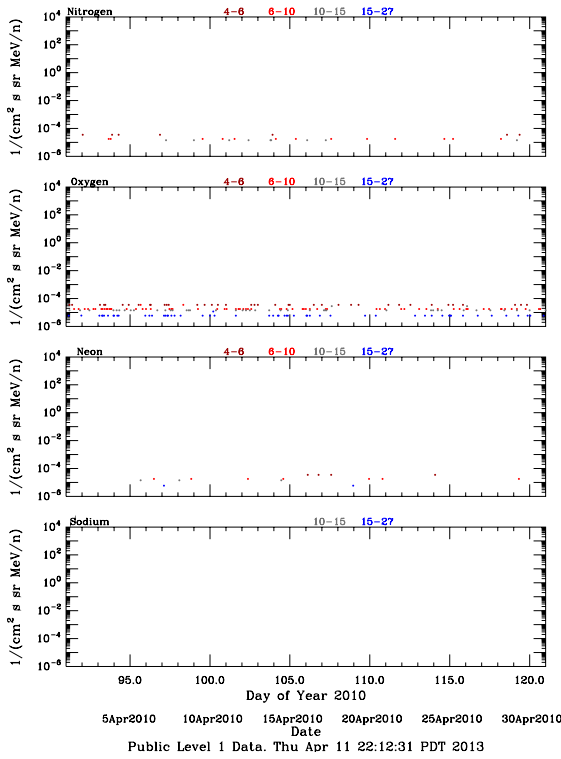

LET Public Level 1 Hourly Averages, for April 2010.

Ahead

Behind