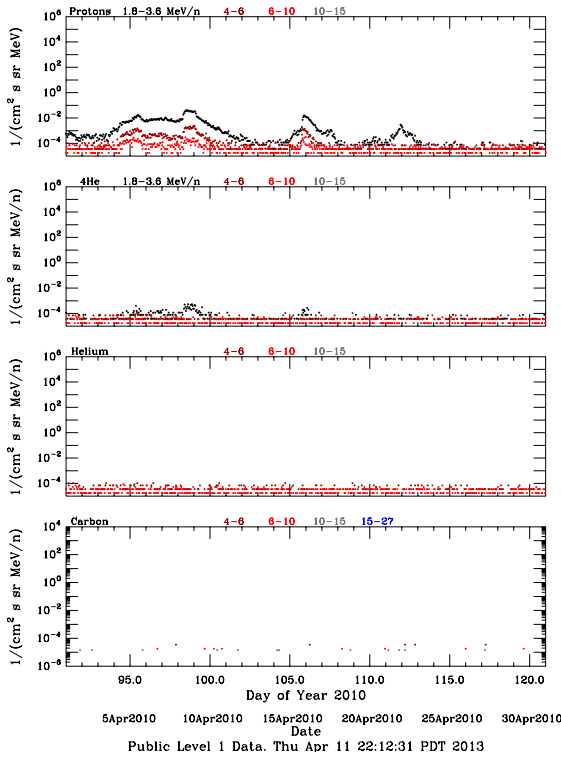

LET Public Level 1 Hourly Averages, for April 2010.

Ahead

Behind