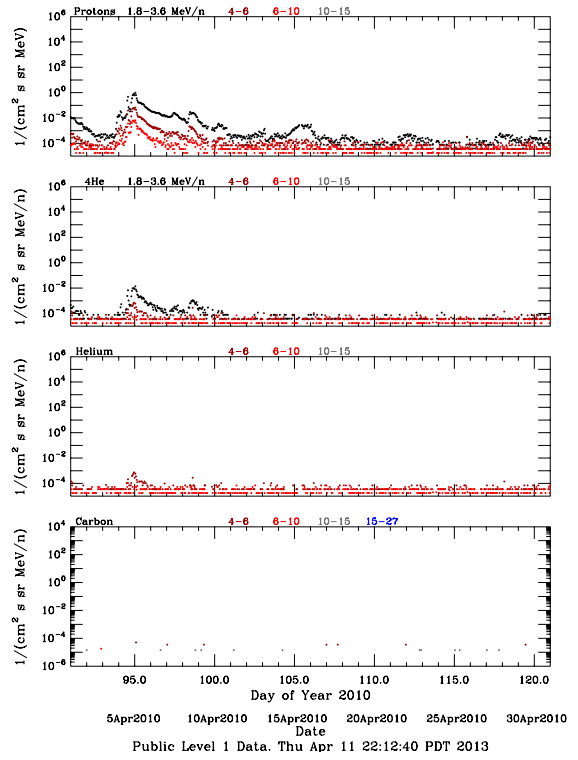

LET Public Level 1 Hourly Averages, for April 2010.

Ahead

Behind