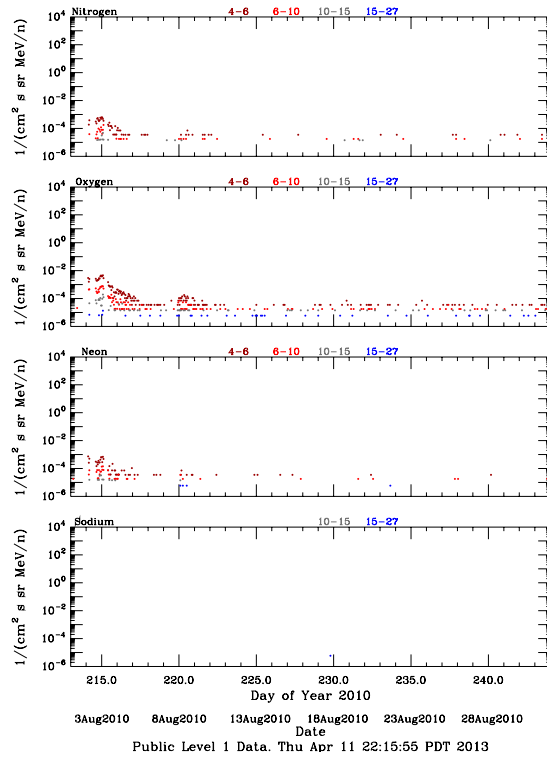

LET Public Level 1 Hourly Averages, for August 2010.

Ahead

Behind

LET Public Level 1 Hourly Averages, for August 2010.

Ahead

Behind