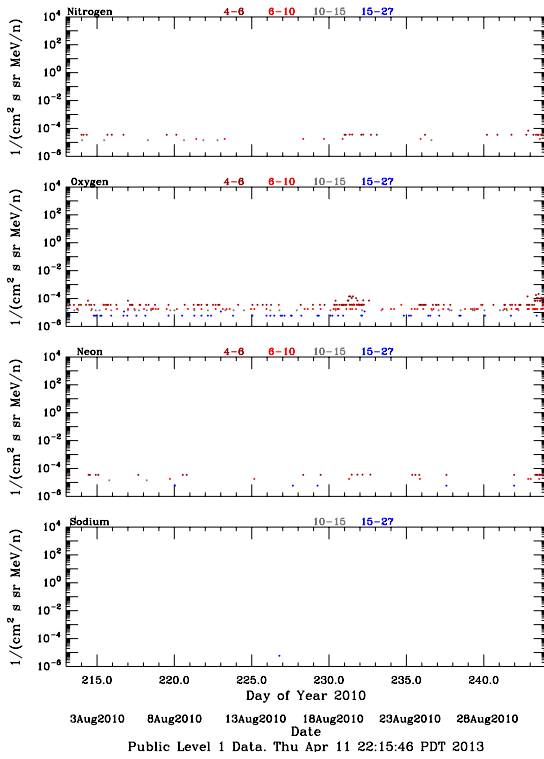

LET Public Level 1 Hourly Averages, for August 2010.

Ahead

Behind

LET Public Level 1 Hourly Averages, for August 2010.

Ahead

Behind