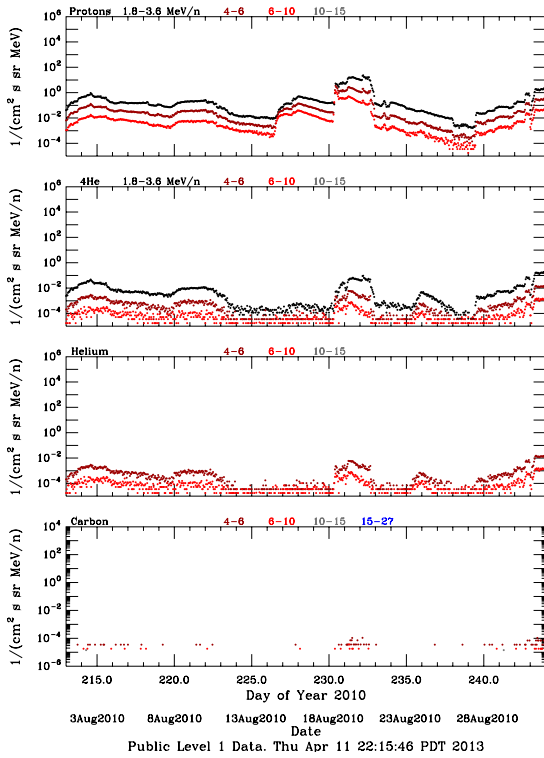

LET Public Level 1 Hourly Averages, for August 2010.

Ahead

Behind

LET Public Level 1 Hourly Averages, for August 2010.

Ahead

Behind