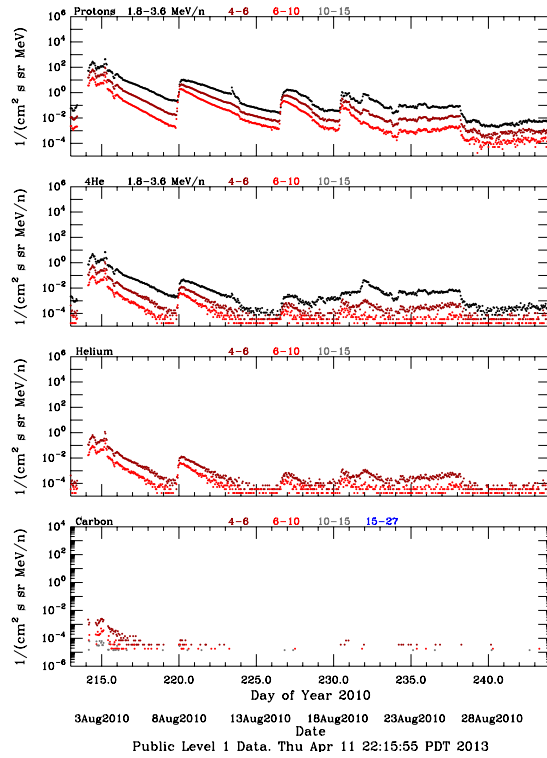

LET Public Level 1 Hourly Averages, for August 2010.

Ahead

Behind

LET Public Level 1 Hourly Averages, for August 2010.

Ahead

Behind