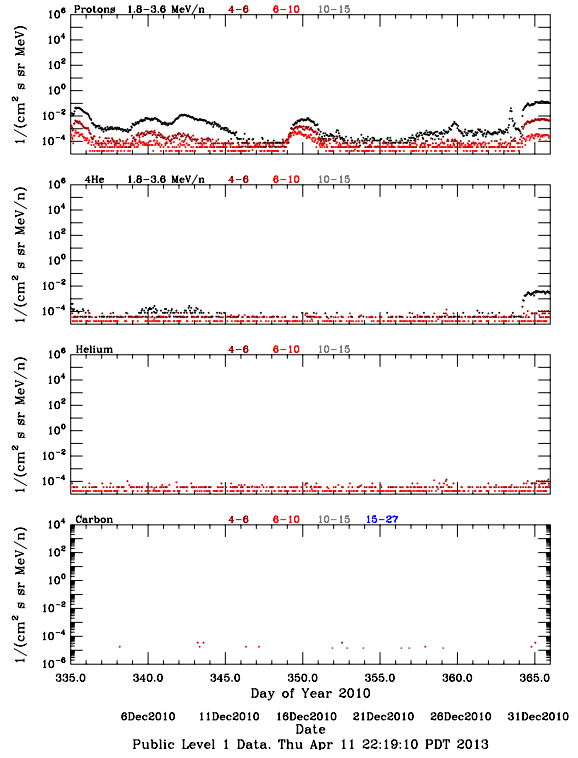

LET Public Level 1 Hourly Averages, for December 2010.

Ahead

Behind

LET Public Level 1 Hourly Averages, for December 2010.

Ahead

Behind