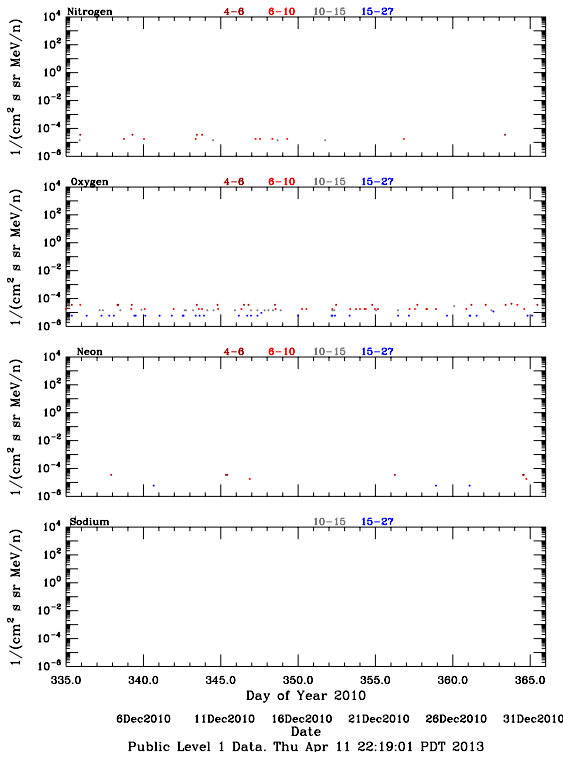

LET Public Level 1 Hourly Averages, for December 2010.

Ahead

Behind

LET Public Level 1 Hourly Averages, for December 2010.

Ahead

Behind