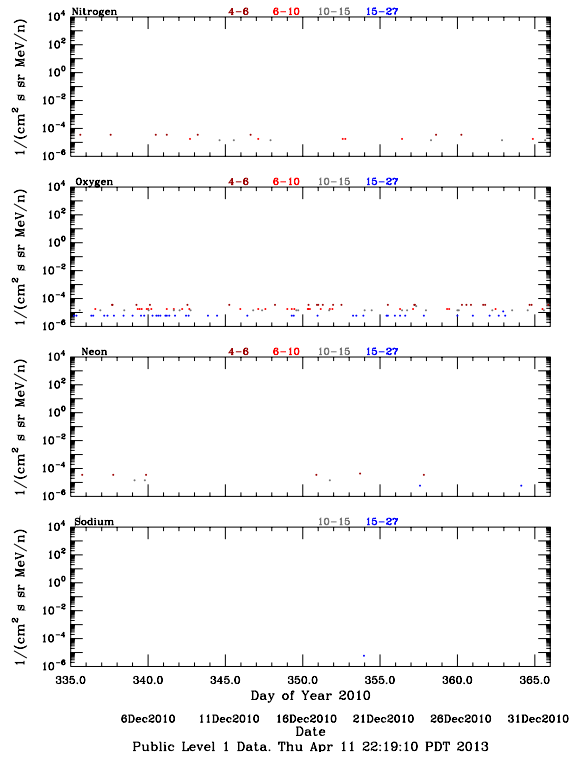

LET Public Level 1 Hourly Averages, for December 2010.

Ahead

Behind

LET Public Level 1 Hourly Averages, for December 2010.

Ahead

Behind