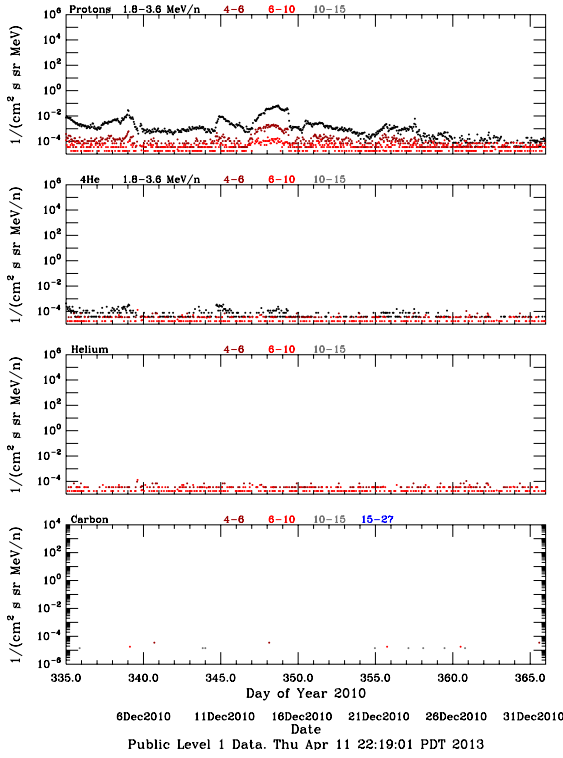

LET Public Level 1 Hourly Averages, for December 2010.

Ahead

Behind

LET Public Level 1 Hourly Averages, for December 2010.

Ahead

Behind