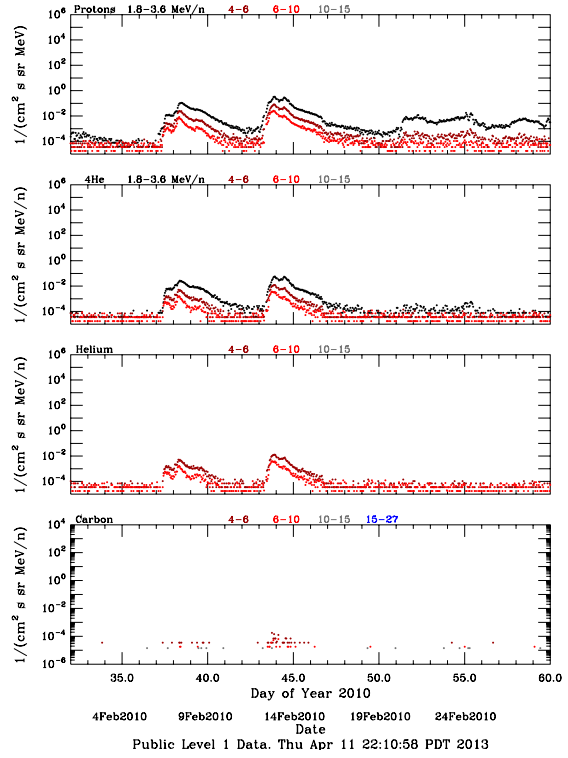

LET Public Level 1 Hourly Averages, for February 2010.

Ahead

Behind

LET Public Level 1 Hourly Averages, for February 2010.

Ahead

Behind