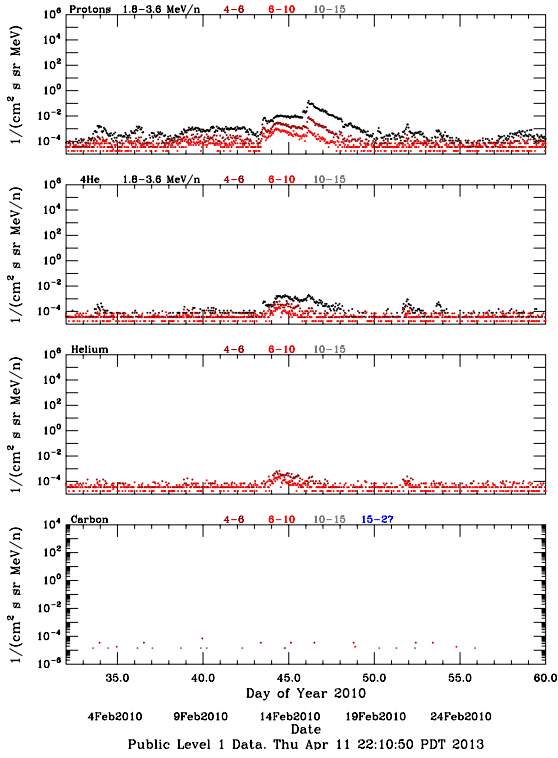

LET Public Level 1 Hourly Averages, for February 2010.

Ahead

Behind

LET Public Level 1 Hourly Averages, for February 2010.

Ahead

Behind