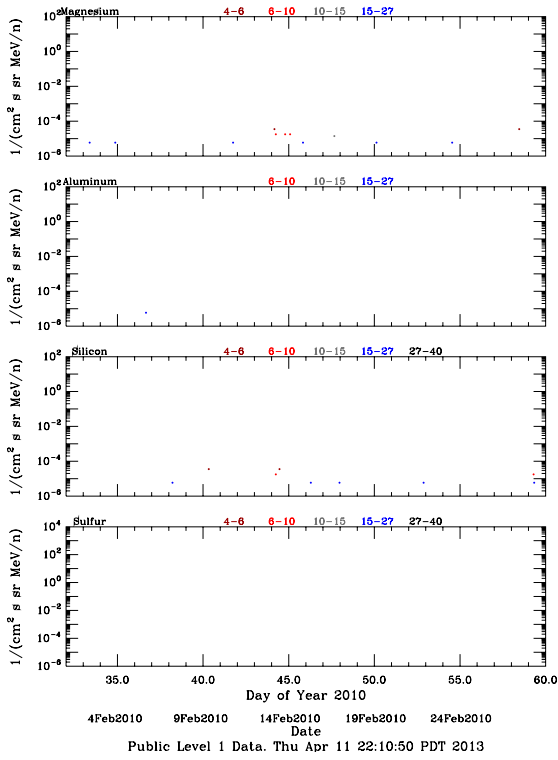

LET Public Level 1 Hourly Averages, for February 2010.

Ahead

Behind

LET Public Level 1 Hourly Averages, for February 2010.

Ahead

Behind