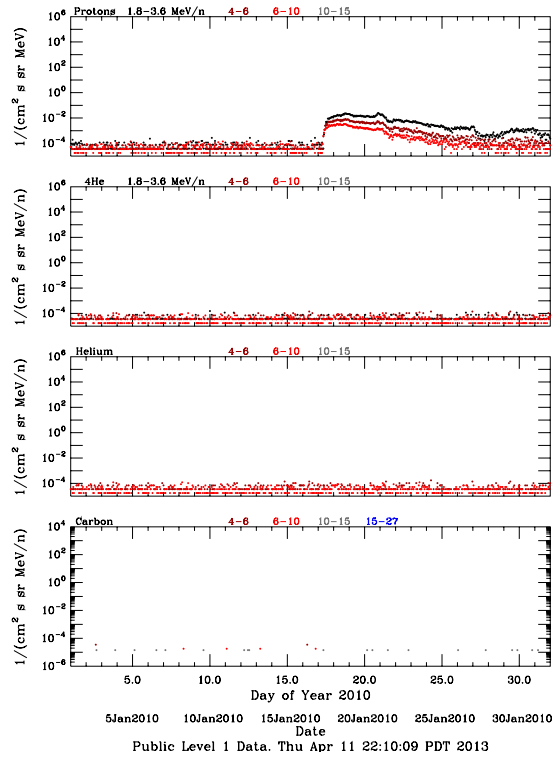

LET Public Level 1 Hourly Averages, for January 2010.

Ahead

Behind