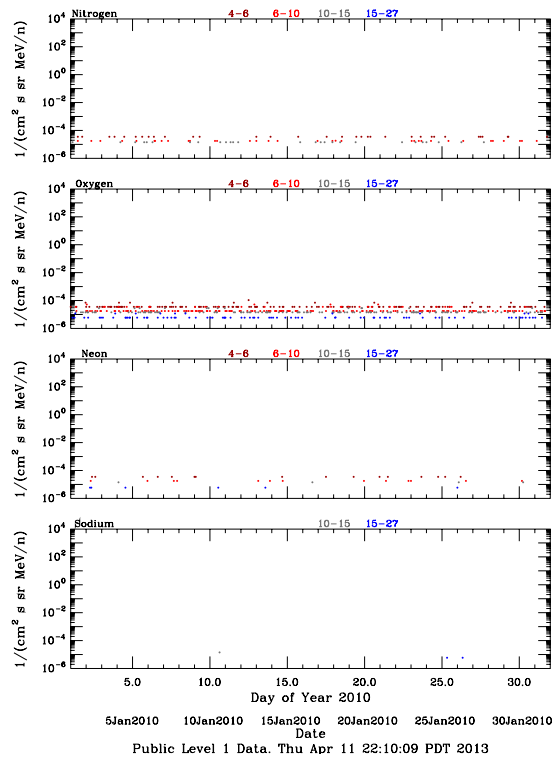

LET Public Level 1 Hourly Averages, for January 2010.

Ahead

Behind