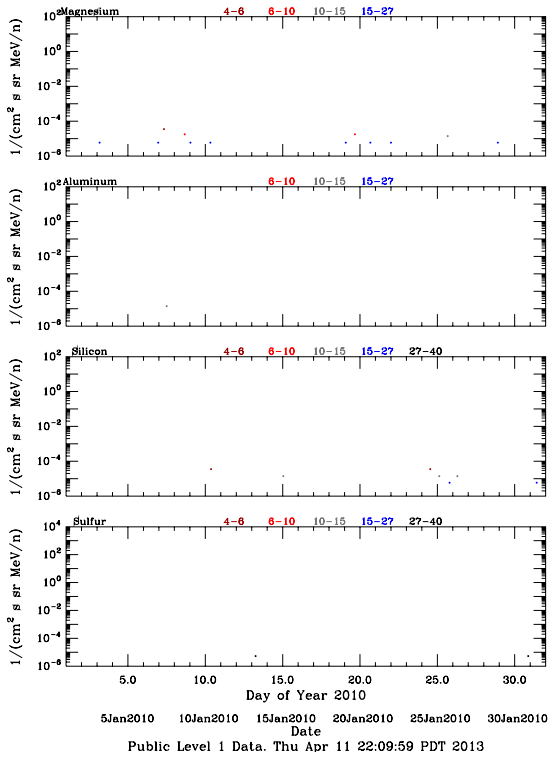

LET Public Level 1 Hourly Averages, for January 2010.

Ahead