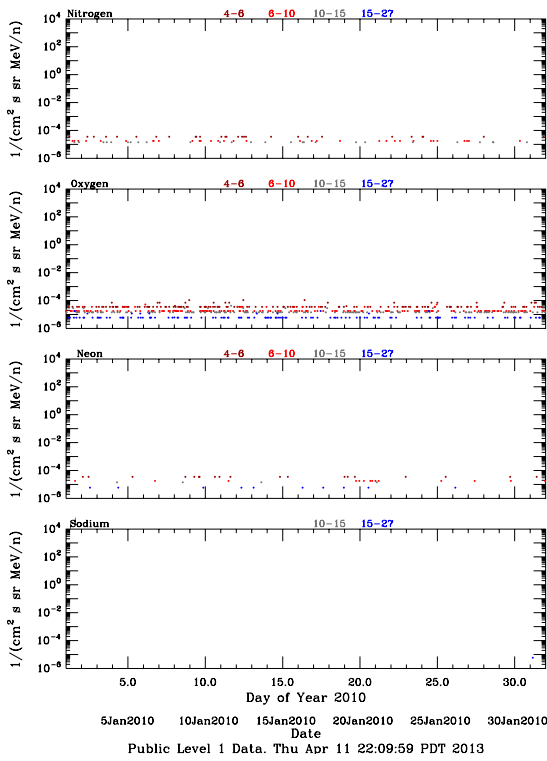

LET Public Level 1 Hourly Averages, for January 2010.

Ahead

Behind