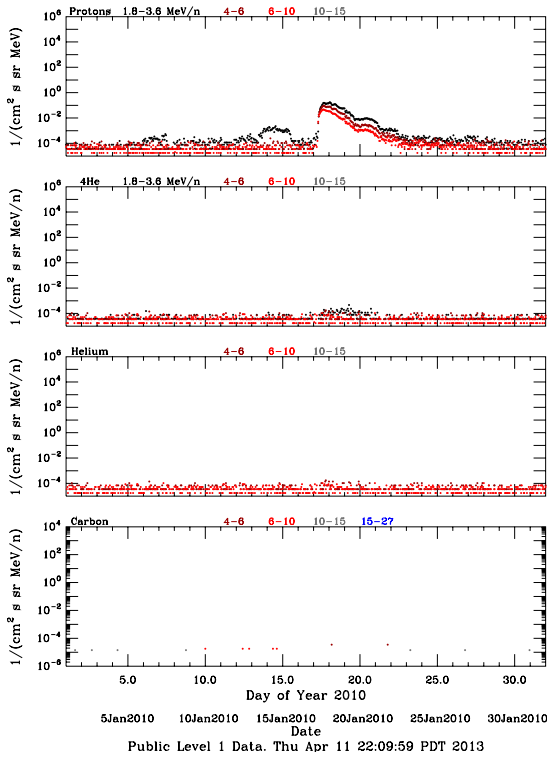

LET Public Level 1 Hourly Averages, for January 2010.

Ahead

Behind