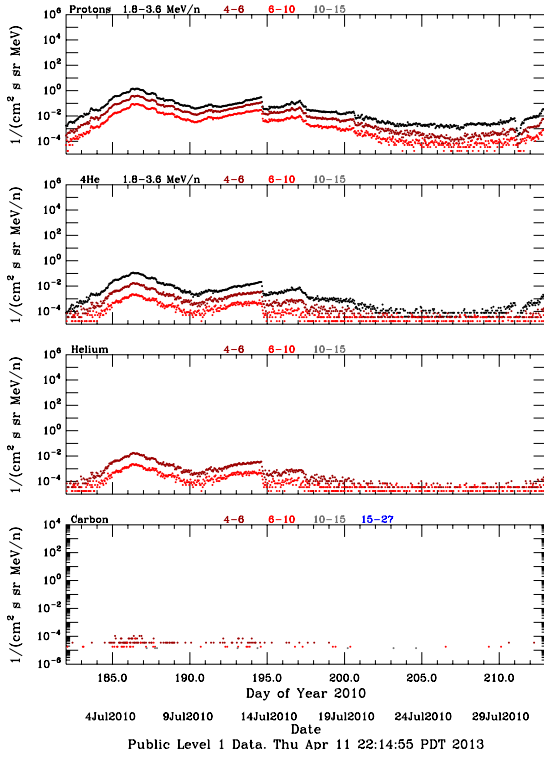

LET Public Level 1 Hourly Averages, for July 2010.

Ahead

Behind

LET Public Level 1 Hourly Averages, for July 2010.

Ahead

Behind