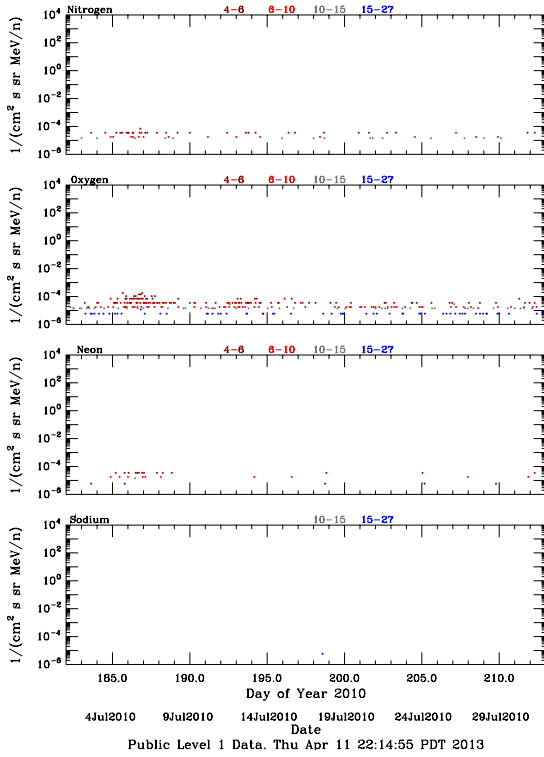

LET Public Level 1 Hourly Averages, for July 2010.

Ahead

Behind

LET Public Level 1 Hourly Averages, for July 2010.

Ahead

Behind