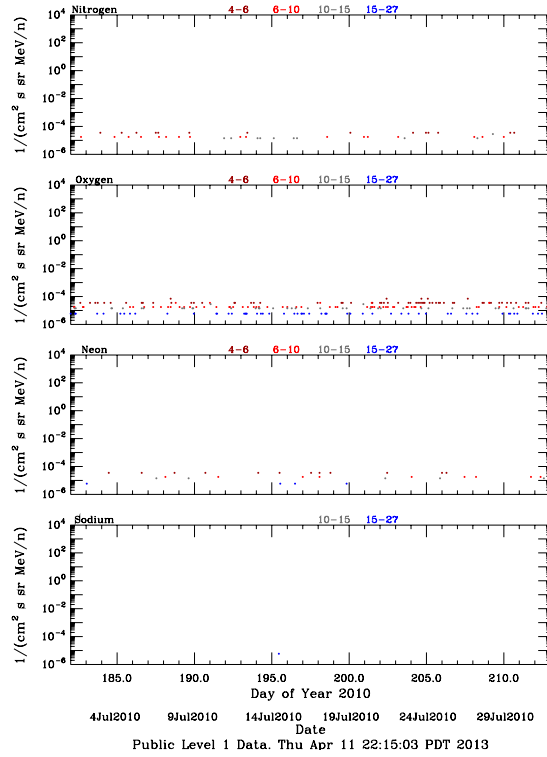

LET Public Level 1 Hourly Averages, for July 2010.

Ahead

Behind

LET Public Level 1 Hourly Averages, for July 2010.

Ahead

Behind