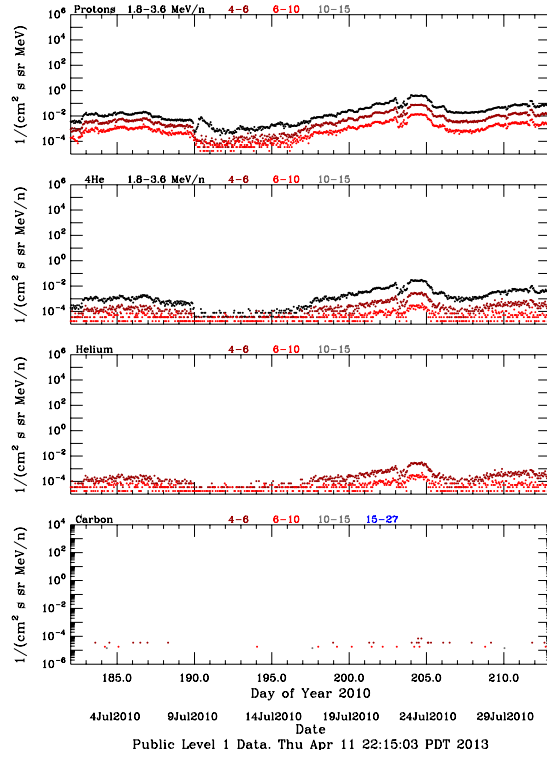

LET Public Level 1 Hourly Averages, for July 2010.

Ahead

Behind

LET Public Level 1 Hourly Averages, for July 2010.

Ahead

Behind