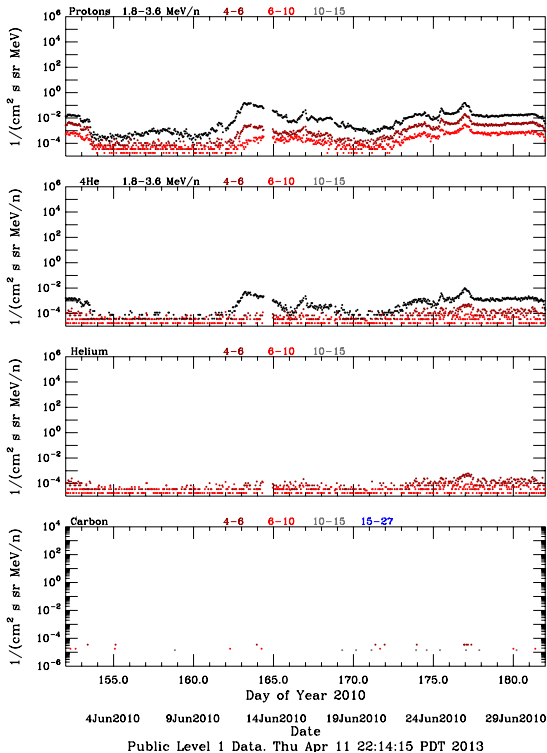

LET Public Level 1 Hourly Averages, for June 2010.

Ahead

Behind

LET Public Level 1 Hourly Averages, for June 2010.

Ahead

Behind