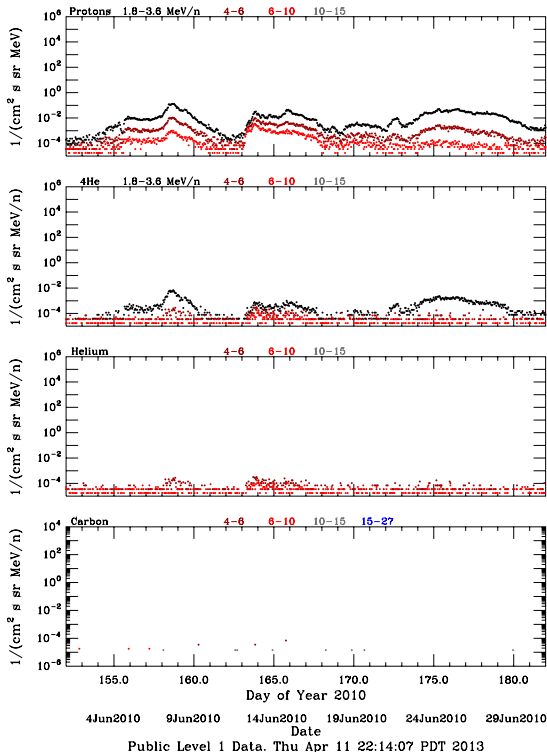

LET Public Level 1 Hourly Averages, for June 2010.

Ahead

Behind

LET Public Level 1 Hourly Averages, for June 2010.

Ahead

Behind