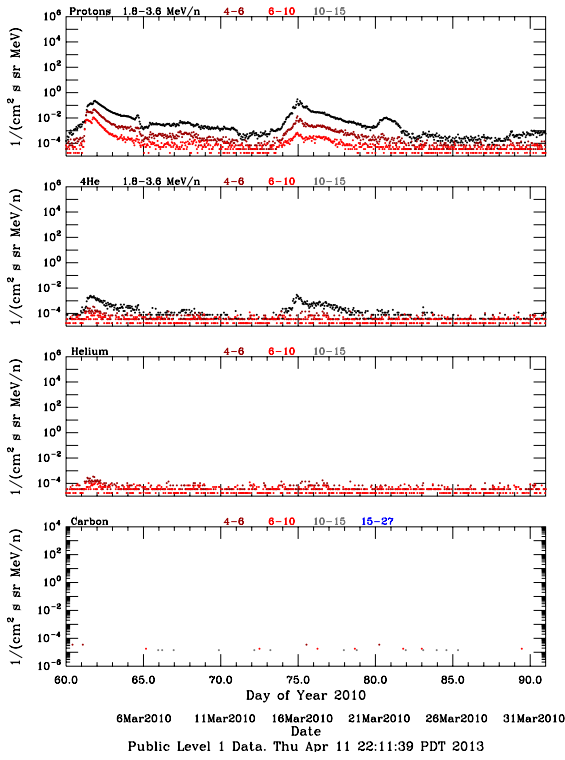

LET Public Level 1 Hourly Averages, for March 2010.

Ahead

Behind

LET Public Level 1 Hourly Averages, for March 2010.

Ahead

Behind