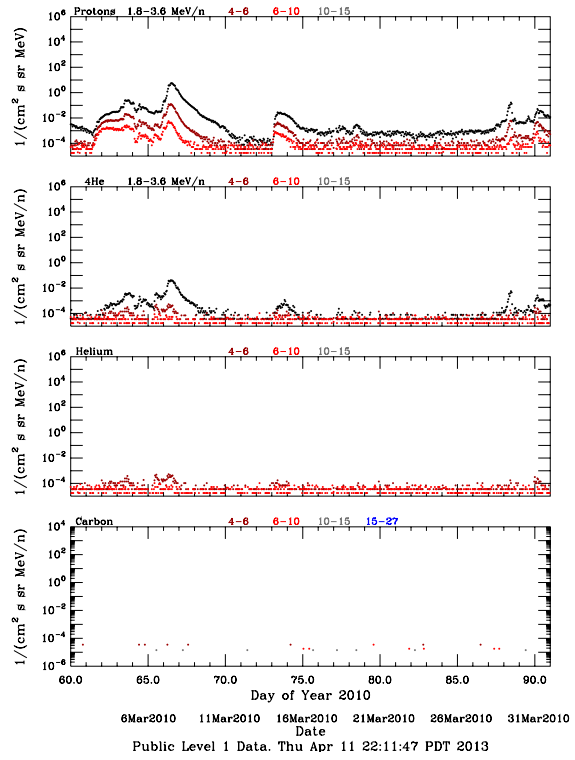

LET Public Level 1 Hourly Averages, for March 2010.

Ahead

Behind

LET Public Level 1 Hourly Averages, for March 2010.

Ahead

Behind