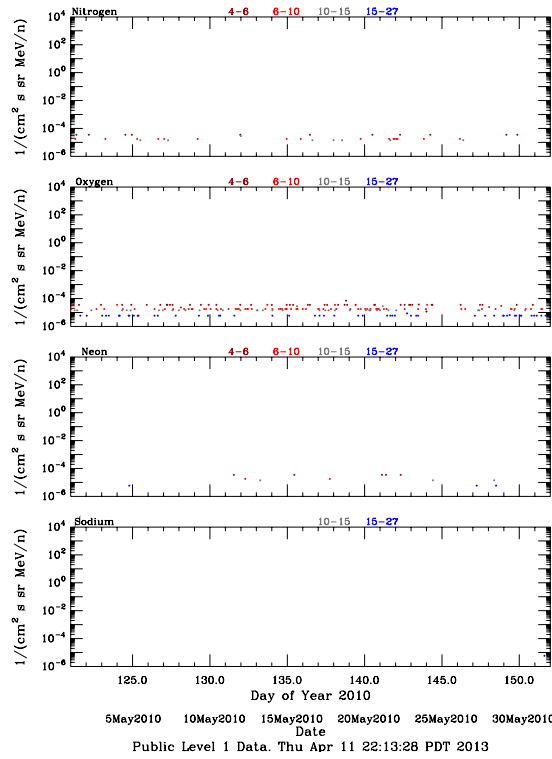

LET Public Level 1 Hourly Averages, for May 2010.

Ahead

Behind

LET Public Level 1 Hourly Averages, for May 2010.

Ahead

Behind