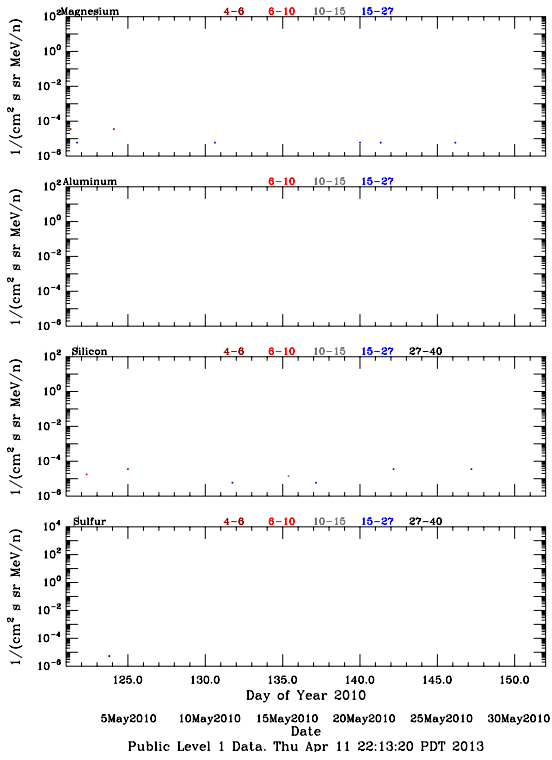

LET Public Level 1 Hourly Averages, for May 2010.

Ahead

Behind

LET Public Level 1 Hourly Averages, for May 2010.

Ahead

Behind