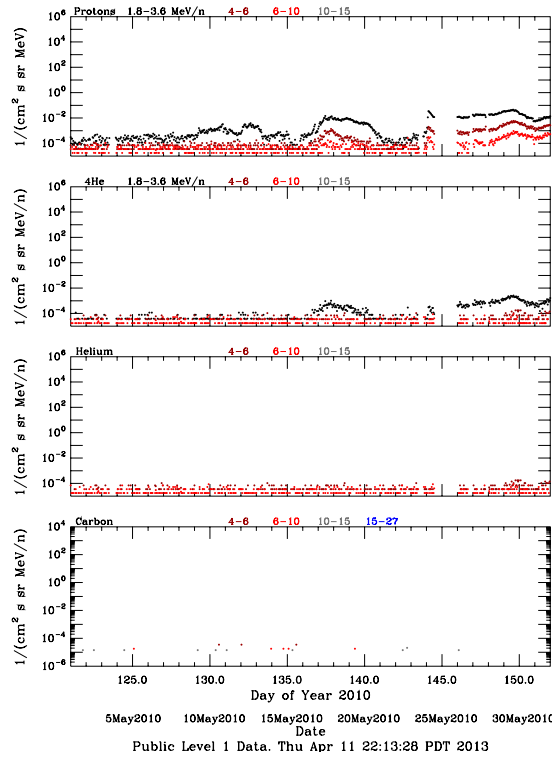

LET Public Level 1 Hourly Averages, for May 2010.

Ahead

Behind

LET Public Level 1 Hourly Averages, for May 2010.

Ahead

Behind