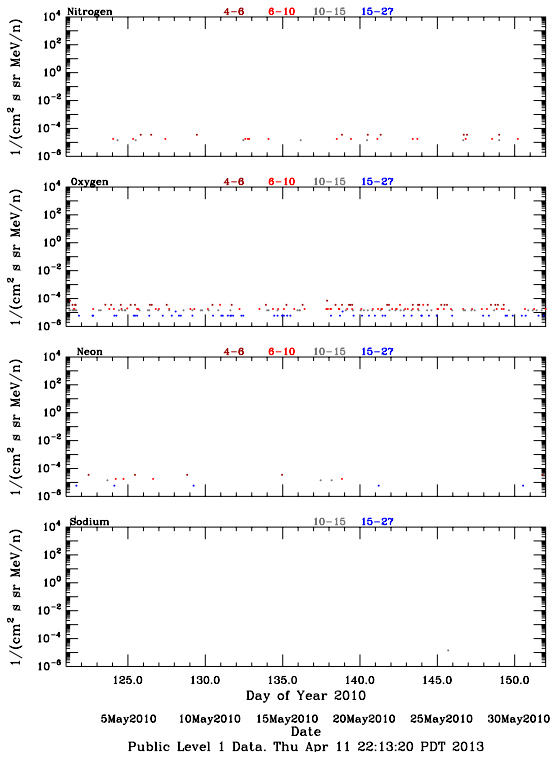

LET Public Level 1 Hourly Averages, for May 2010.

Ahead

Behind

LET Public Level 1 Hourly Averages, for May 2010.

Ahead

Behind