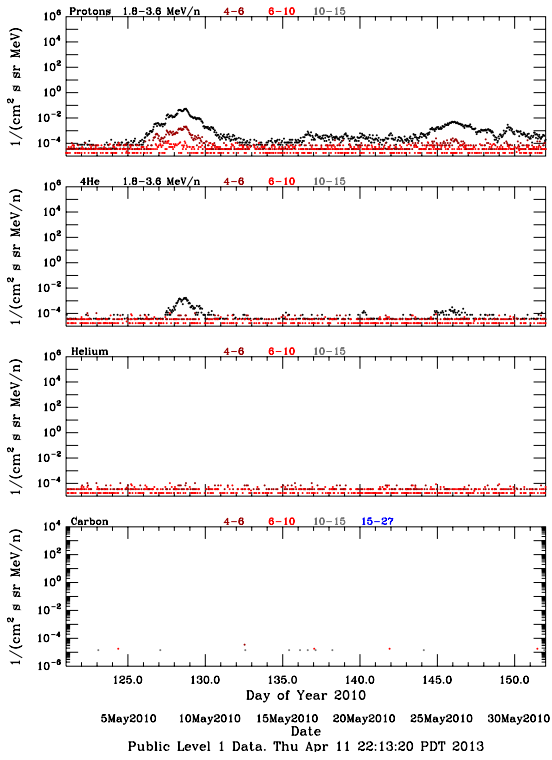

LET Public Level 1 Hourly Averages, for May 2010.

Ahead

Behind

LET Public Level 1 Hourly Averages, for May 2010.

Ahead

Behind