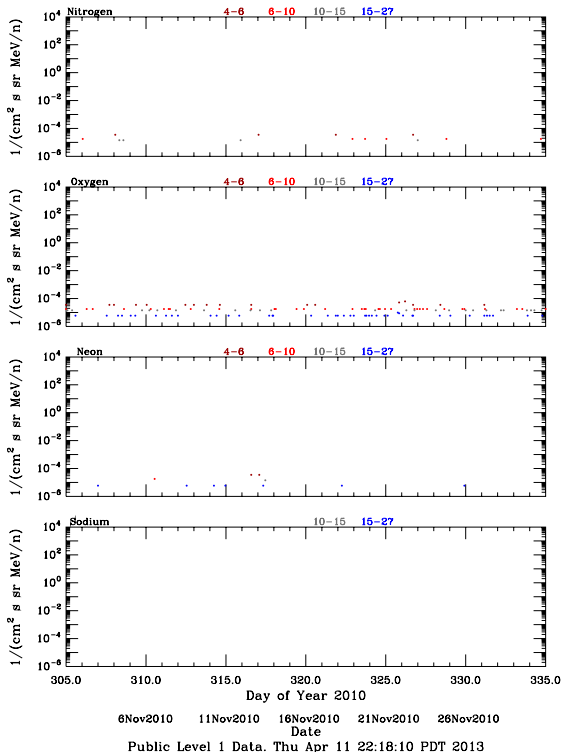

LET Public Level 1 Hourly Averages, for November 2010.

Ahead

Behind

LET Public Level 1 Hourly Averages, for November 2010.

Ahead

Behind