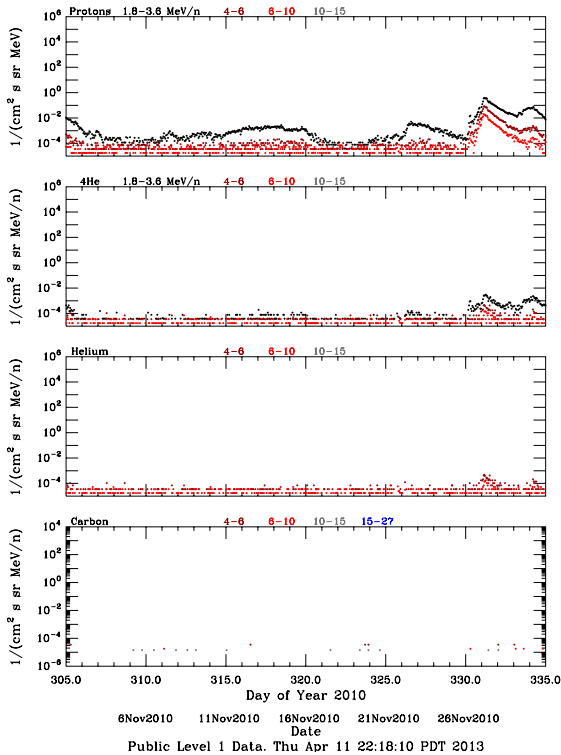

LET Public Level 1 Hourly Averages, for November 2010.

Ahead

Behind

LET Public Level 1 Hourly Averages, for November 2010.

Ahead

Behind