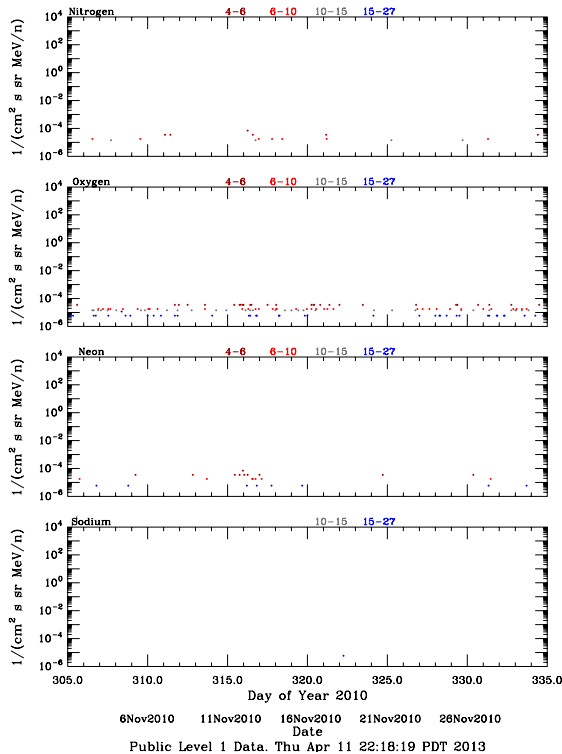

LET Public Level 1 Hourly Averages, for November 2010.

Ahead

Behind

LET Public Level 1 Hourly Averages, for November 2010.

Ahead

Behind