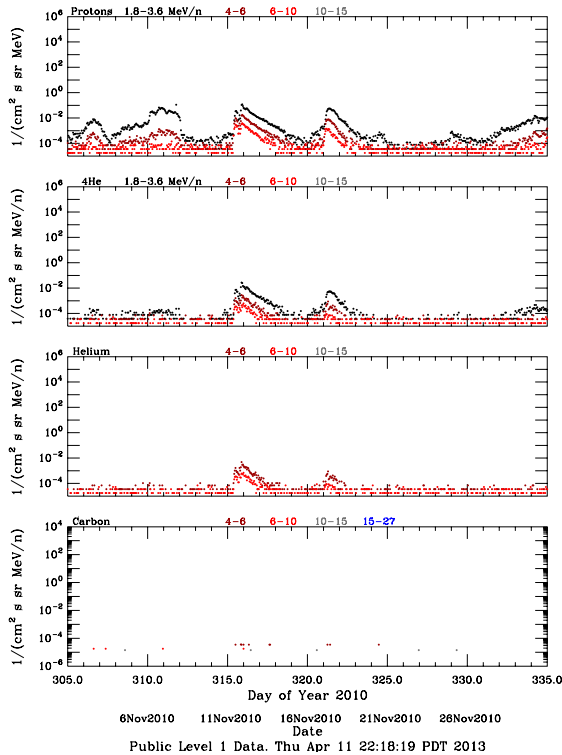

LET Public Level 1 Hourly Averages, for November 2010.

Ahead

Behind

LET Public Level 1 Hourly Averages, for November 2010.

Ahead

Behind