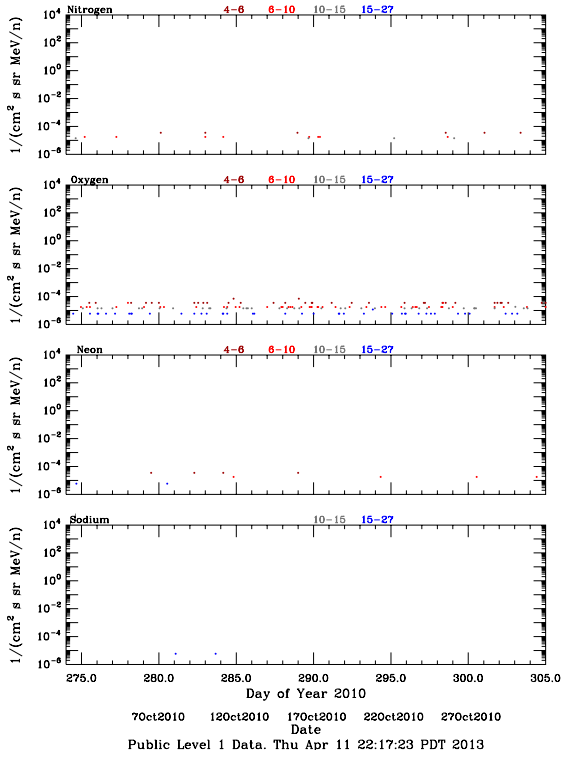

LET Public Level 1 Hourly Averages, for October 2010.

Ahead

Behind