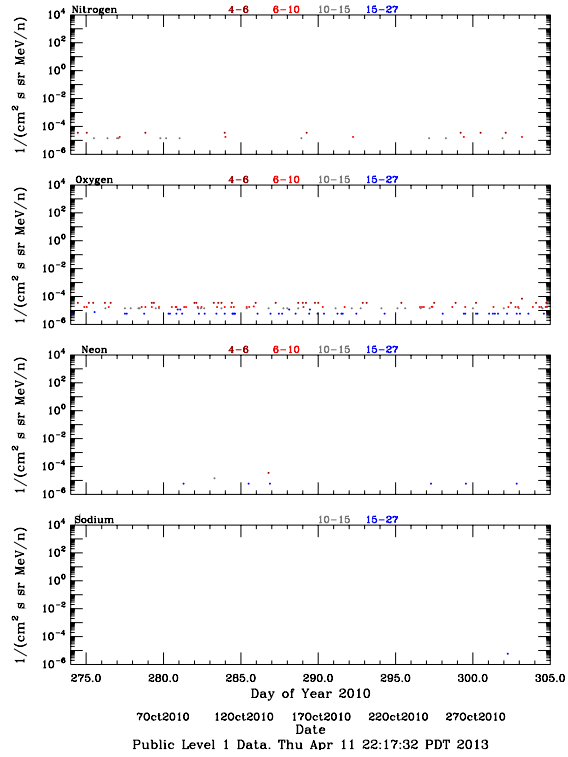

LET Public Level 1 Hourly Averages, for October 2010.

Ahead

Behind