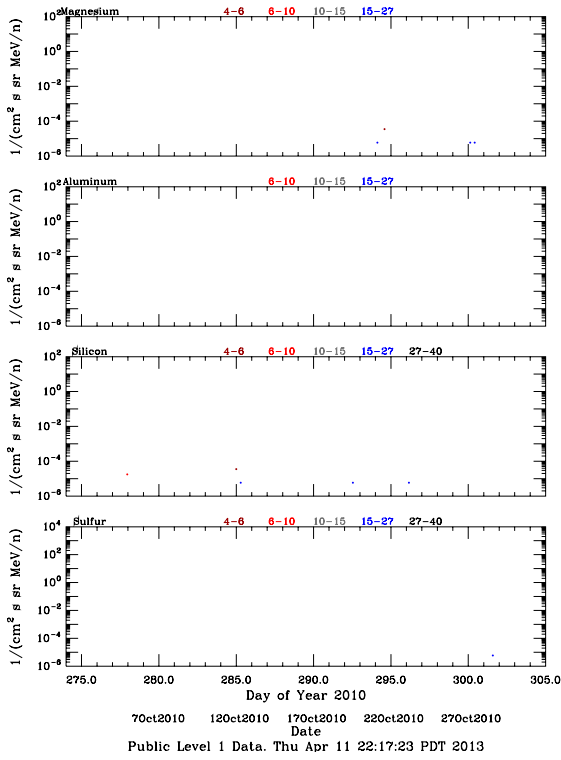

LET Public Level 1 Hourly Averages, for October 2010.

Ahead