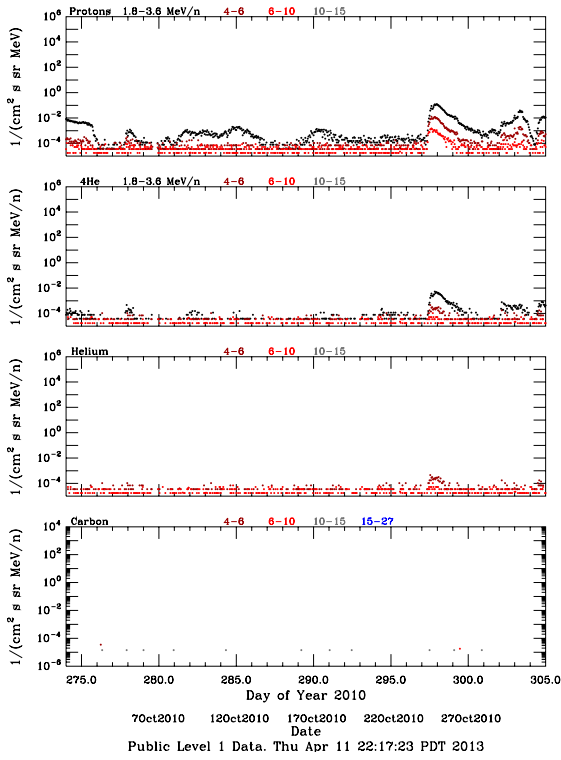

LET Public Level 1 Hourly Averages, for October 2010.

Ahead

Behind