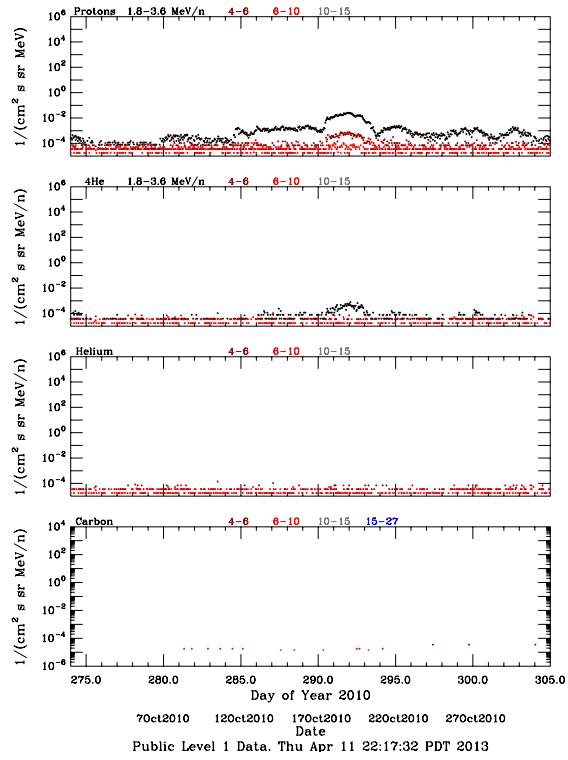

LET Public Level 1 Hourly Averages, for October 2010.

Ahead

Behind