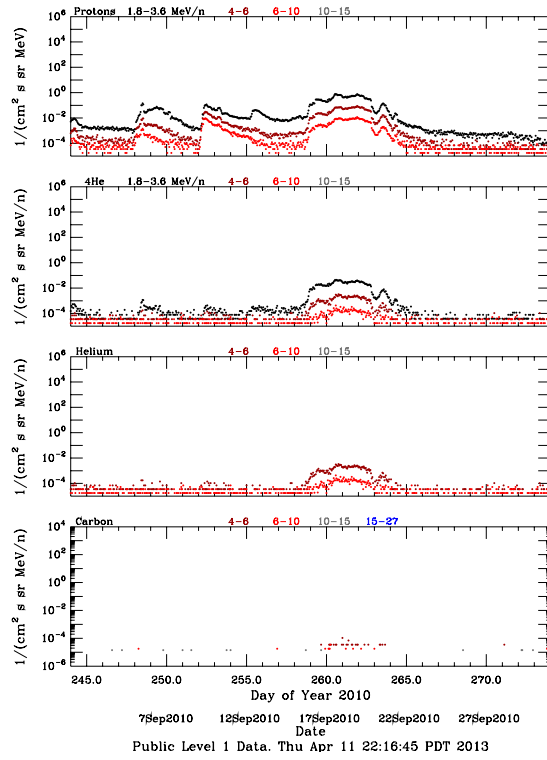

LET Public Level 1 Hourly Averages, for September 2010.

Ahead

Behind

LET Public Level 1 Hourly Averages, for September 2010.

Ahead

Behind