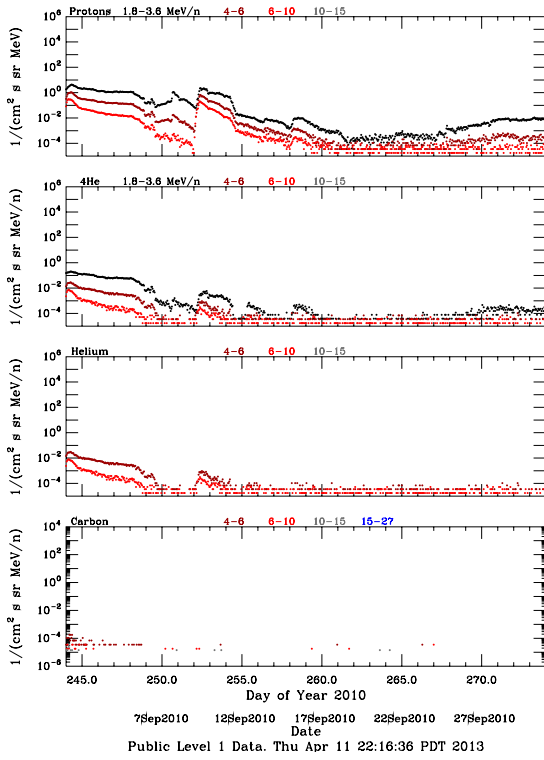

LET Public Level 1 Hourly Averages, for September 2010.

Ahead

Behind

LET Public Level 1 Hourly Averages, for September 2010.

Ahead

Behind