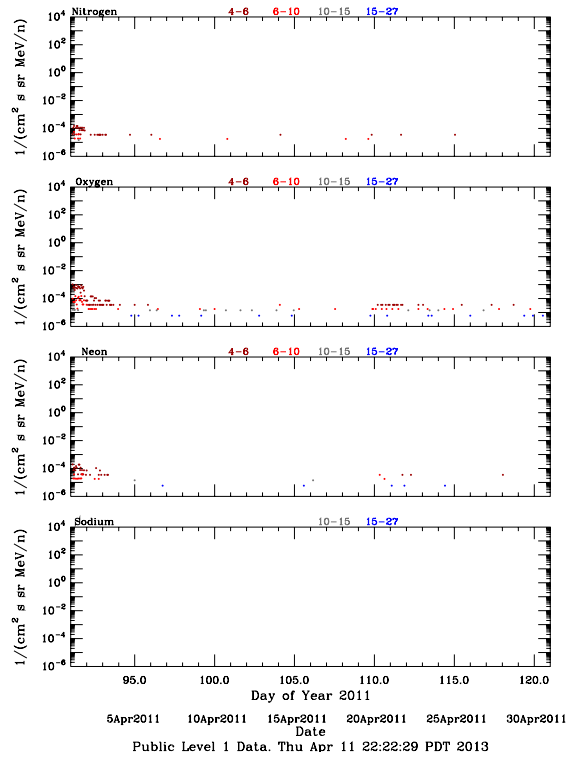

LET Public Level 1 Hourly Averages, for April 2011.

Ahead

Behind

LET Public Level 1 Hourly Averages, for April 2011.

Ahead

Behind