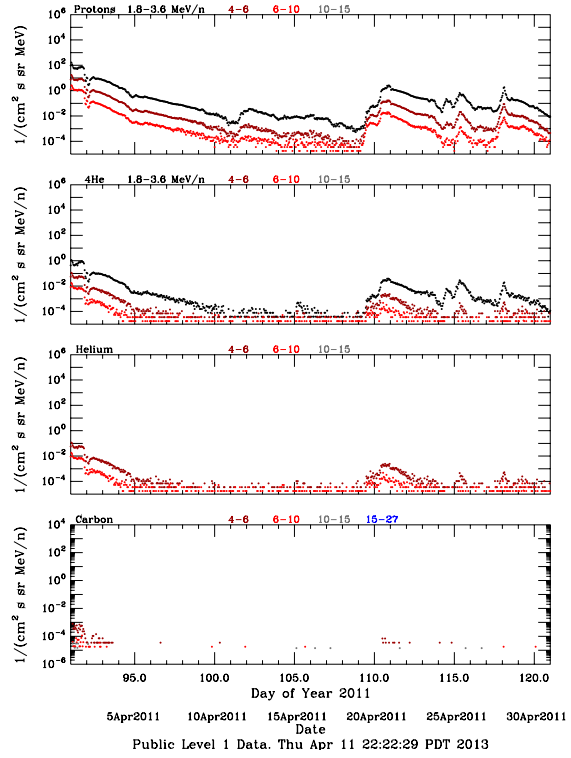

LET Public Level 1 Hourly Averages, for April 2011.

Ahead

Behind

LET Public Level 1 Hourly Averages, for April 2011.

Ahead

Behind