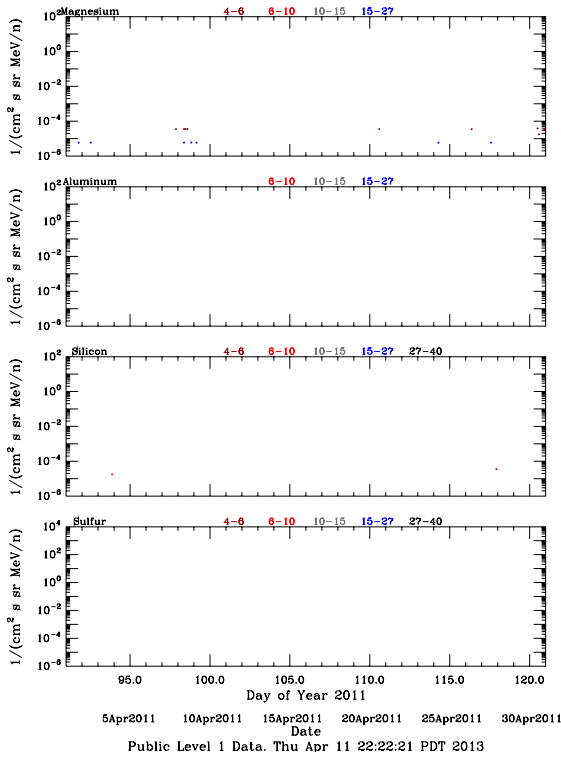

LET Public Level 1 Hourly Averages, for April 2011.

Ahead

Behind

LET Public Level 1 Hourly Averages, for April 2011.

Ahead

Behind