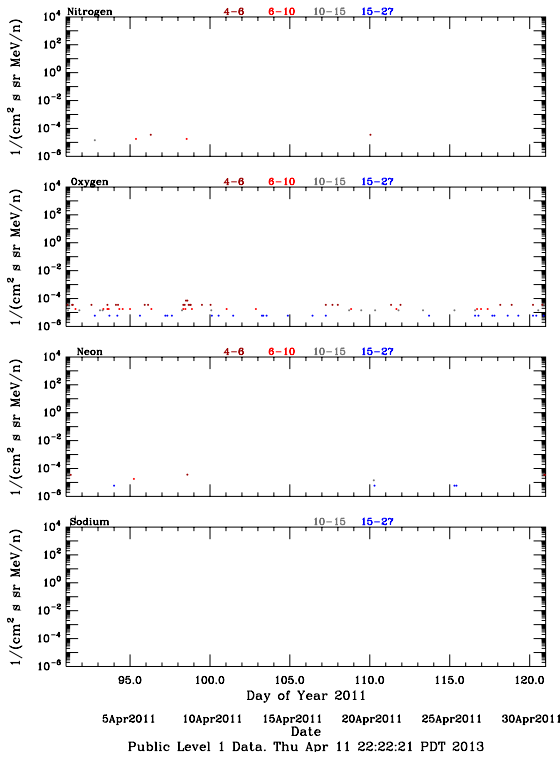

LET Public Level 1 Hourly Averages, for April 2011.

Ahead

Behind

LET Public Level 1 Hourly Averages, for April 2011.

Ahead

Behind