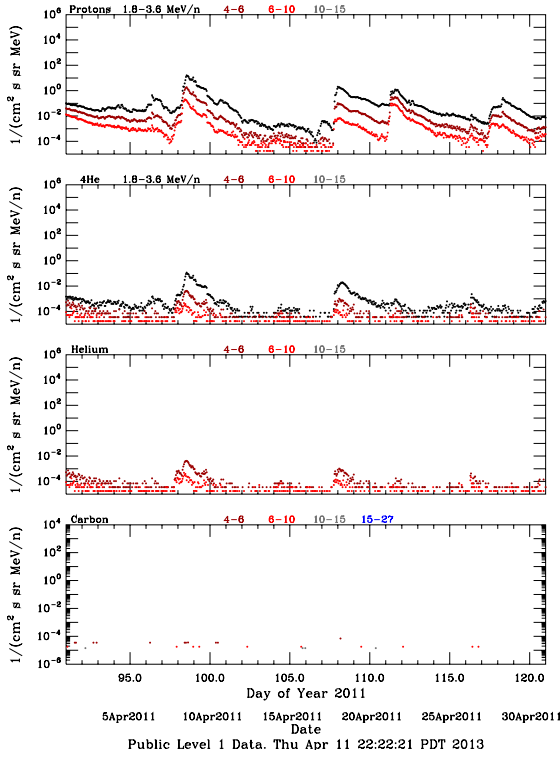

LET Public Level 1 Hourly Averages, for April 2011.

Ahead

Behind

LET Public Level 1 Hourly Averages, for April 2011.

Ahead

Behind