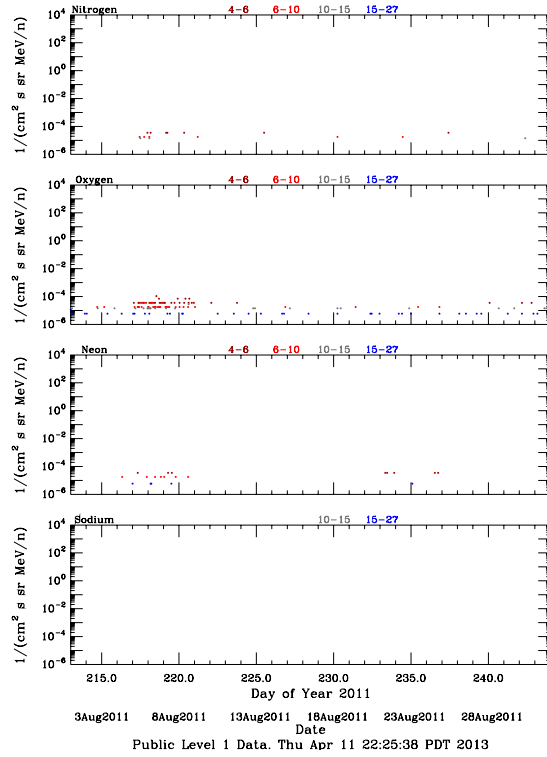

LET Public Level 1 Hourly Averages, for August 2011.

Ahead

Behind

LET Public Level 1 Hourly Averages, for August 2011.

Ahead

Behind