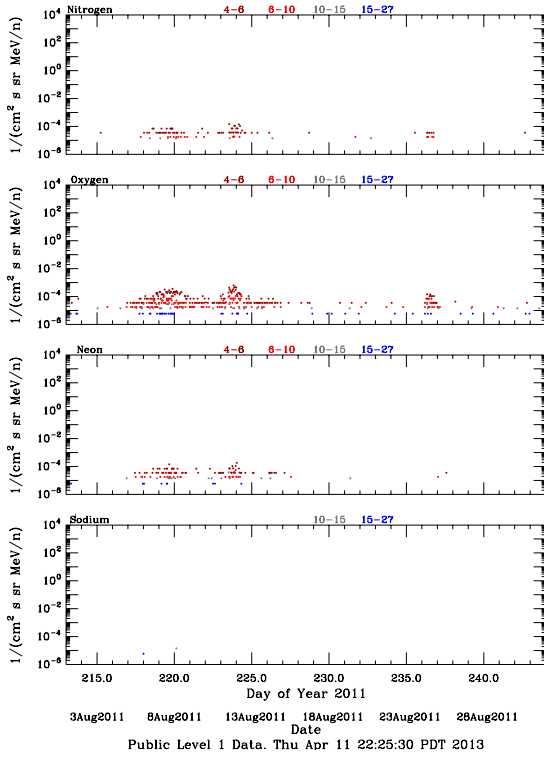

LET Public Level 1 Hourly Averages, for August 2011.

Ahead

Behind

LET Public Level 1 Hourly Averages, for August 2011.

Ahead

Behind