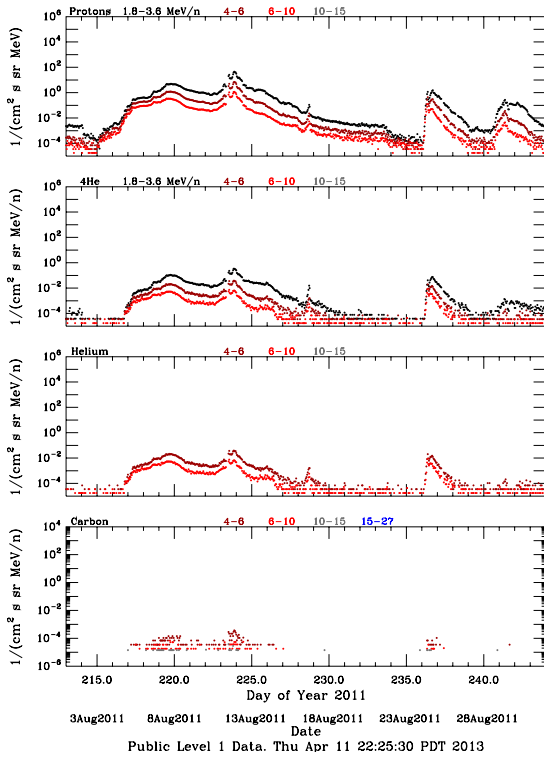

LET Public Level 1 Hourly Averages, for August 2011.

Ahead

Behind

LET Public Level 1 Hourly Averages, for August 2011.

Ahead

Behind