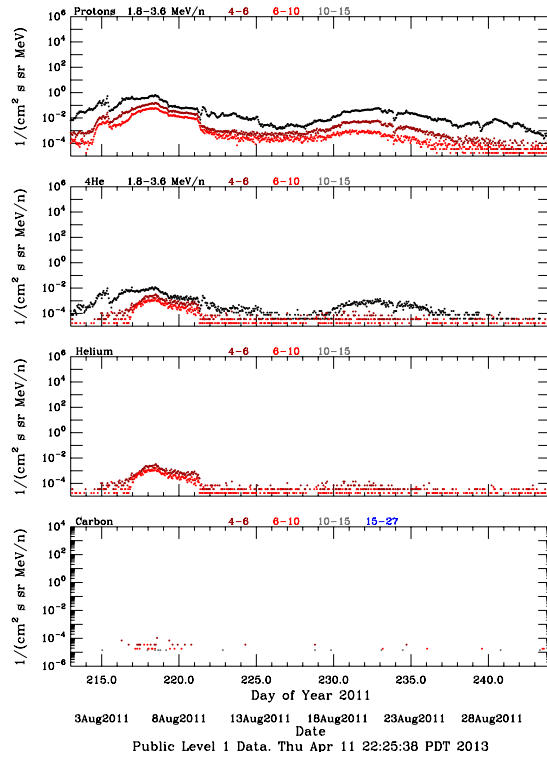

LET Public Level 1 Hourly Averages, for August 2011.

Ahead

Behind

LET Public Level 1 Hourly Averages, for August 2011.

Ahead

Behind