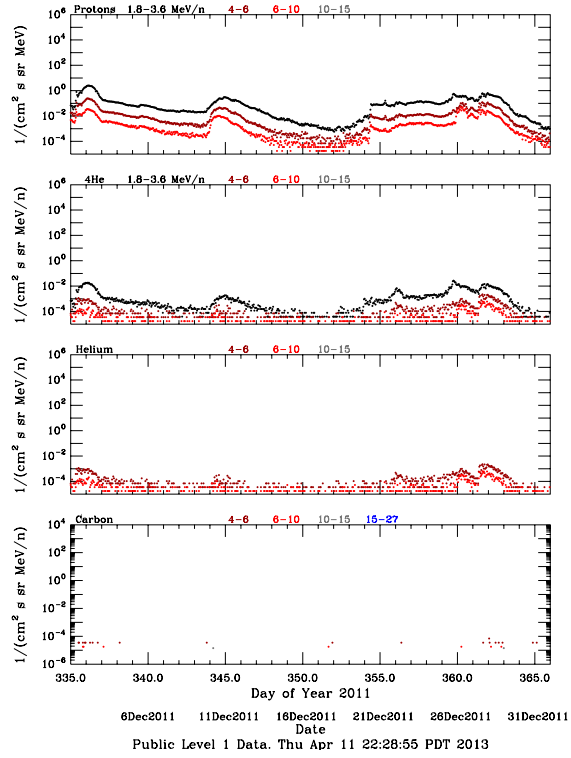

LET Public Level 1 Hourly Averages, for December 2011.

Ahead

Behind

LET Public Level 1 Hourly Averages, for December 2011.

Ahead

Behind