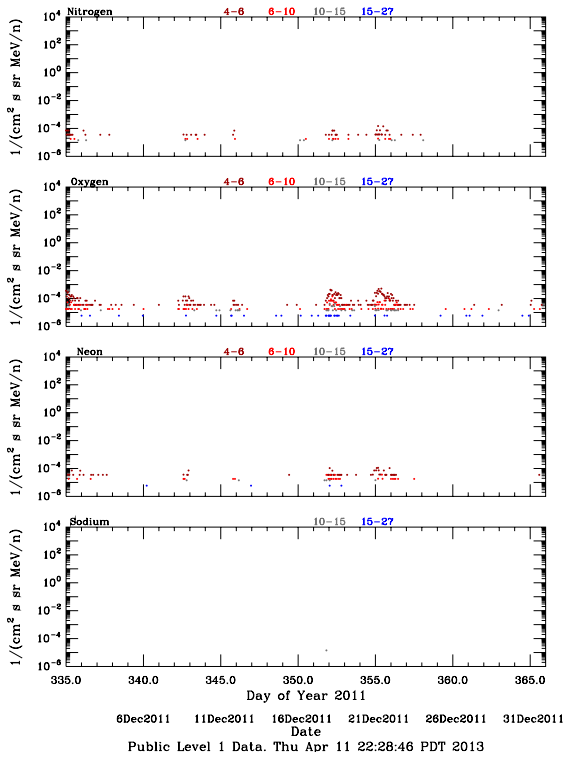

LET Public Level 1 Hourly Averages, for December 2011.

Ahead

Behind

LET Public Level 1 Hourly Averages, for December 2011.

Ahead

Behind