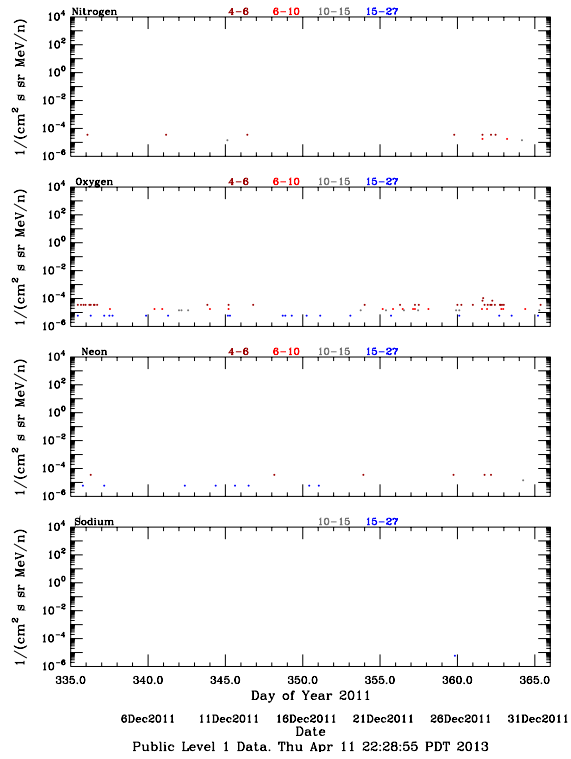

LET Public Level 1 Hourly Averages, for December 2011.

Ahead

Behind

LET Public Level 1 Hourly Averages, for December 2011.

Ahead

Behind