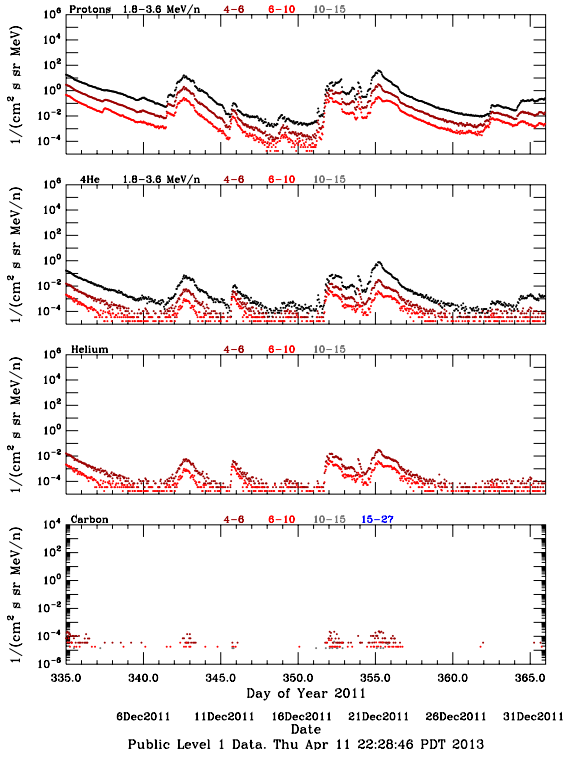

LET Public Level 1 Hourly Averages, for December 2011.

Ahead

Behind

LET Public Level 1 Hourly Averages, for December 2011.

Ahead

Behind