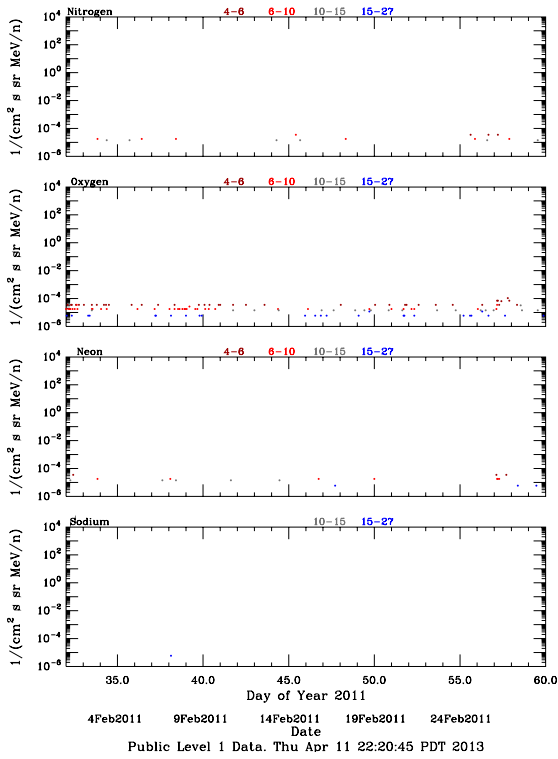

LET Public Level 1 Hourly Averages, for February 2011.

Ahead

Behind

LET Public Level 1 Hourly Averages, for February 2011.

Ahead

Behind