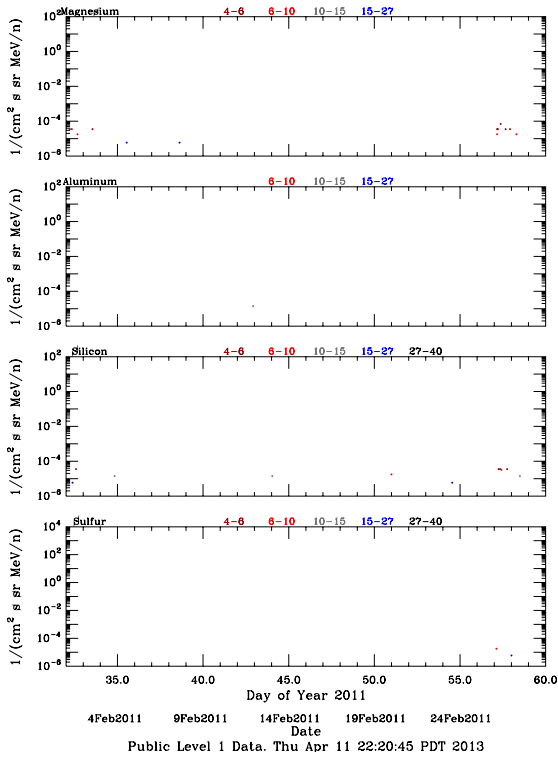

LET Public Level 1 Hourly Averages, for February 2011.

Ahead

Behind

LET Public Level 1 Hourly Averages, for February 2011.

Ahead

Behind