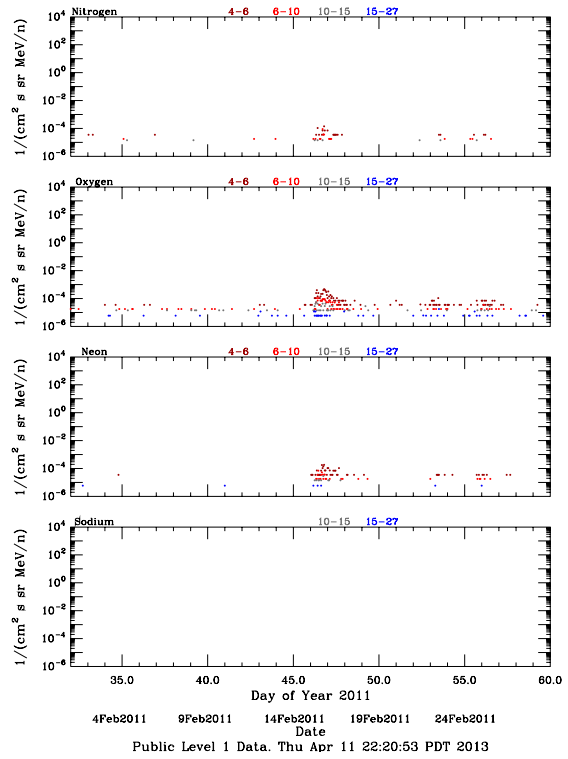

LET Public Level 1 Hourly Averages, for February 2011.

Ahead

Behind

LET Public Level 1 Hourly Averages, for February 2011.

Ahead

Behind