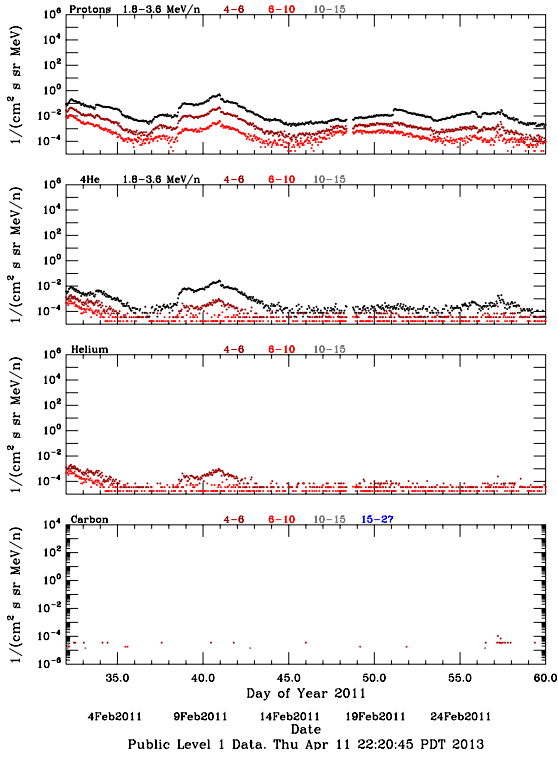

LET Public Level 1 Hourly Averages, for February 2011.

Ahead

Behind

LET Public Level 1 Hourly Averages, for February 2011.

Ahead

Behind