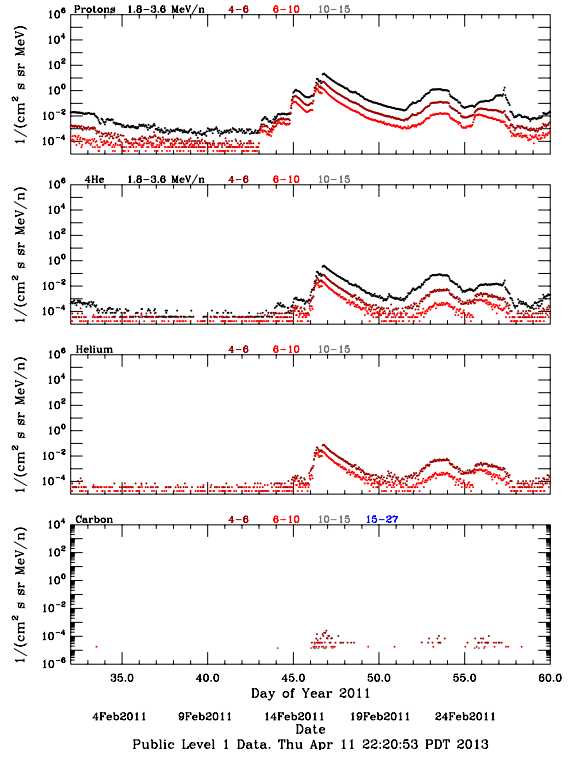

LET Public Level 1 Hourly Averages, for February 2011.

Ahead

Behind

LET Public Level 1 Hourly Averages, for February 2011.

Ahead

Behind