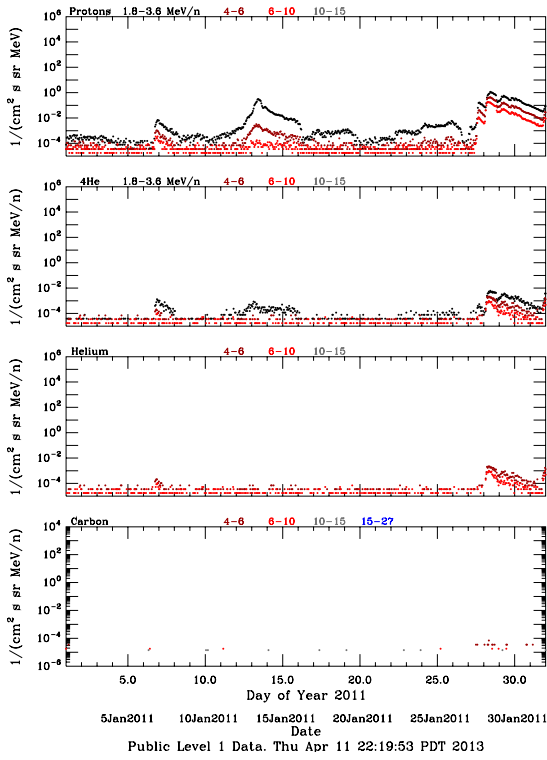

LET Public Level 1 Hourly Averages, for January 2011.

Ahead

Behind

LET Public Level 1 Hourly Averages, for January 2011.

Ahead

Behind