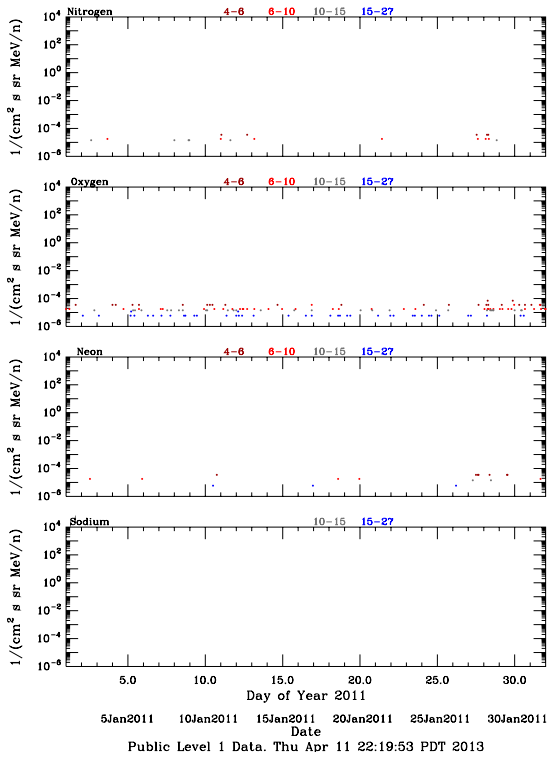

LET Public Level 1 Hourly Averages, for January 2011.

Ahead

Behind

LET Public Level 1 Hourly Averages, for January 2011.

Ahead

Behind