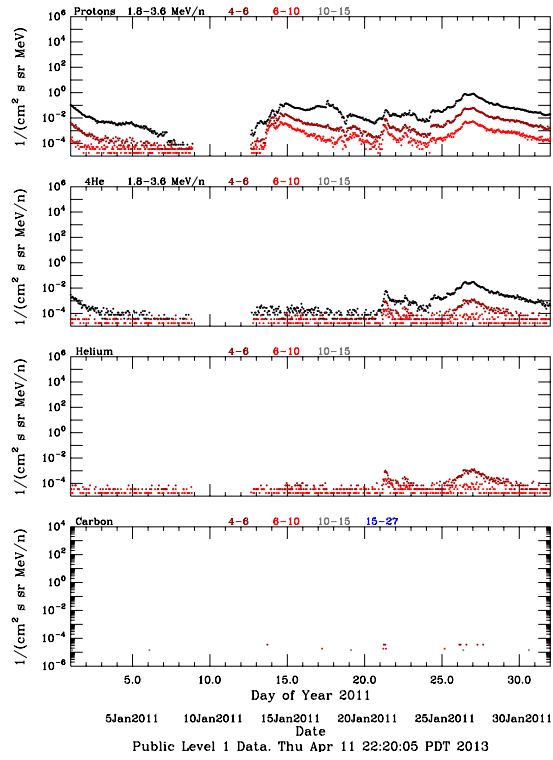

LET Public Level 1 Hourly Averages, for January 2011.

Ahead

Behind

LET Public Level 1 Hourly Averages, for January 2011.

Ahead

Behind