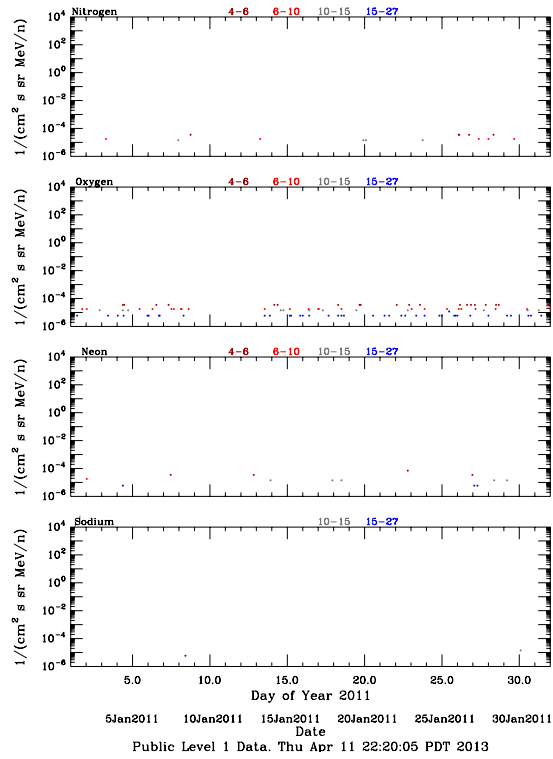

LET Public Level 1 Hourly Averages, for January 2011.

Ahead

Behind

LET Public Level 1 Hourly Averages, for January 2011.

Ahead

Behind