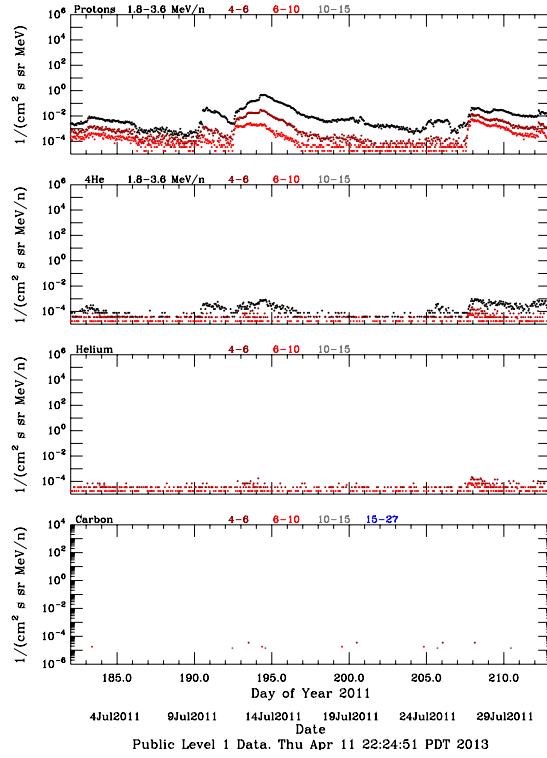

LET Public Level 1 Hourly Averages, for July 2011.

Ahead

Behind