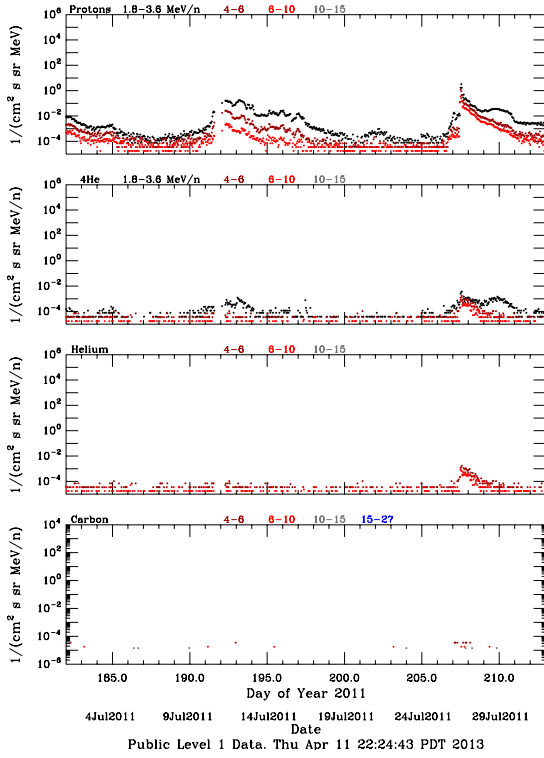

LET Public Level 1 Hourly Averages, for July 2011.

Ahead

Behind