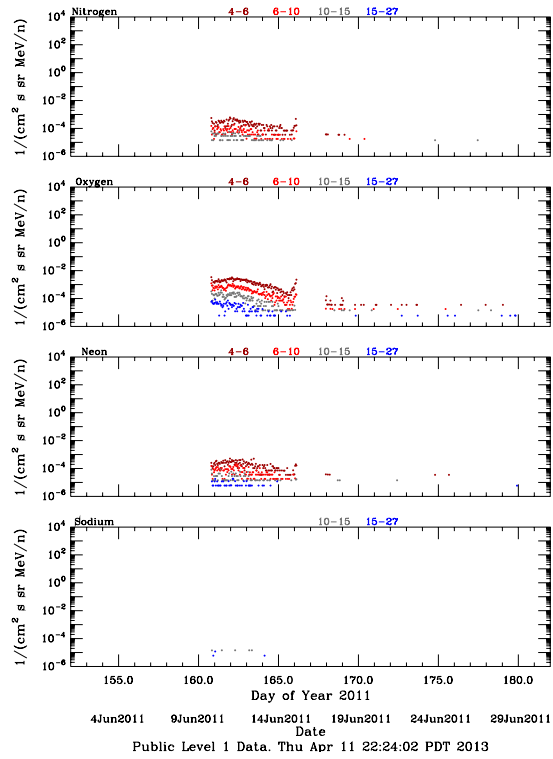

LET Public Level 1 Hourly Averages, for June 2011.

Ahead

Behind

LET Public Level 1 Hourly Averages, for June 2011.

Ahead

Behind