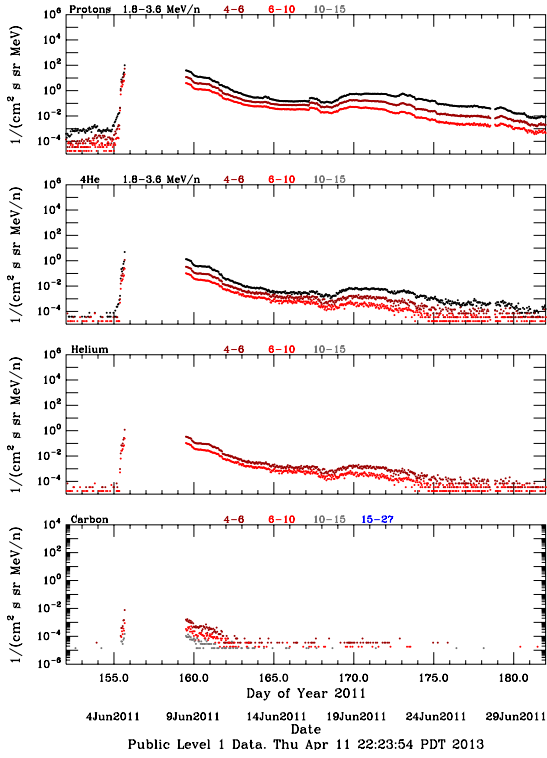

LET Public Level 1 Hourly Averages, for June 2011.

Ahead

Behind

LET Public Level 1 Hourly Averages, for June 2011.

Ahead

Behind