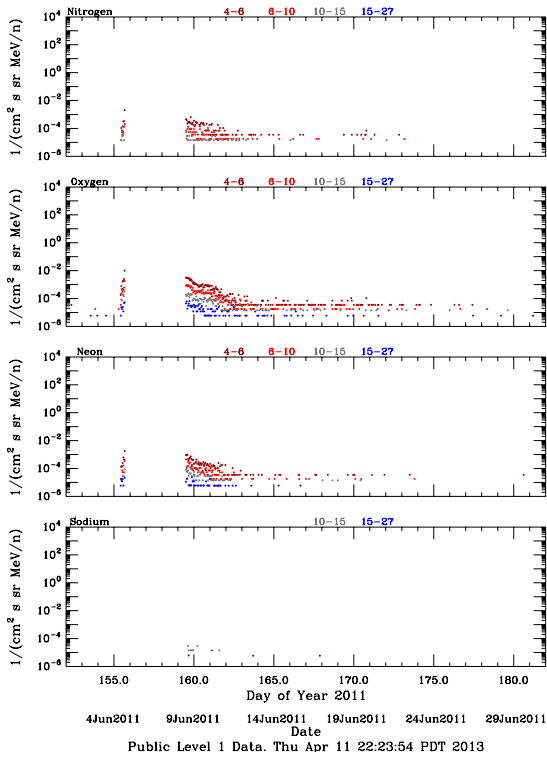

LET Public Level 1 Hourly Averages, for June 2011.

Ahead

Behind

LET Public Level 1 Hourly Averages, for June 2011.

Ahead

Behind