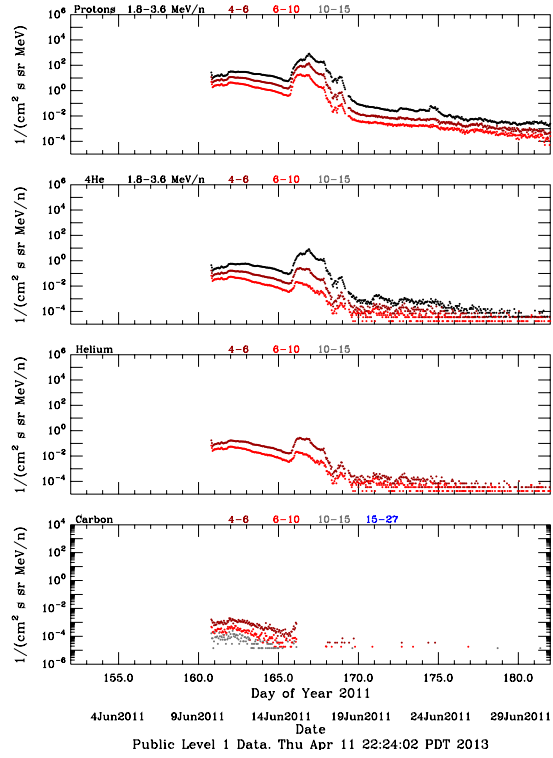

LET Public Level 1 Hourly Averages, for June 2011.

Ahead

Behind

LET Public Level 1 Hourly Averages, for June 2011.

Ahead

Behind