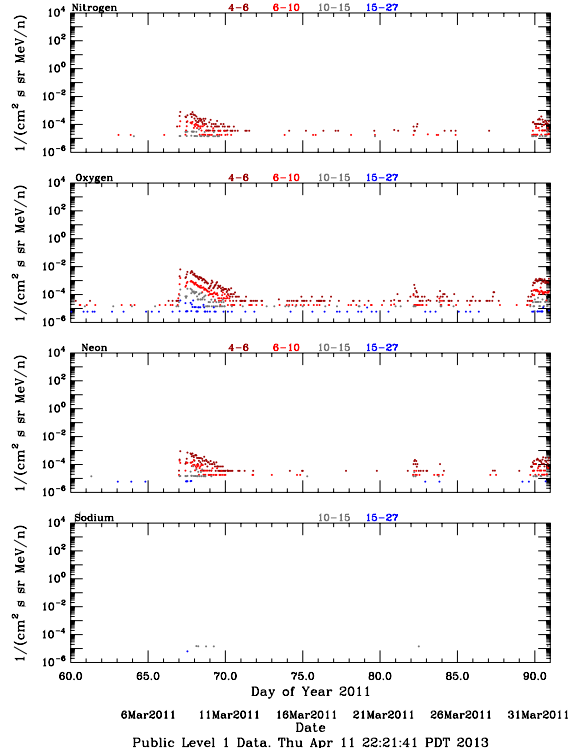

LET Public Level 1 Hourly Averages, for March 2011.

Ahead

Behind

LET Public Level 1 Hourly Averages, for March 2011.

Ahead

Behind