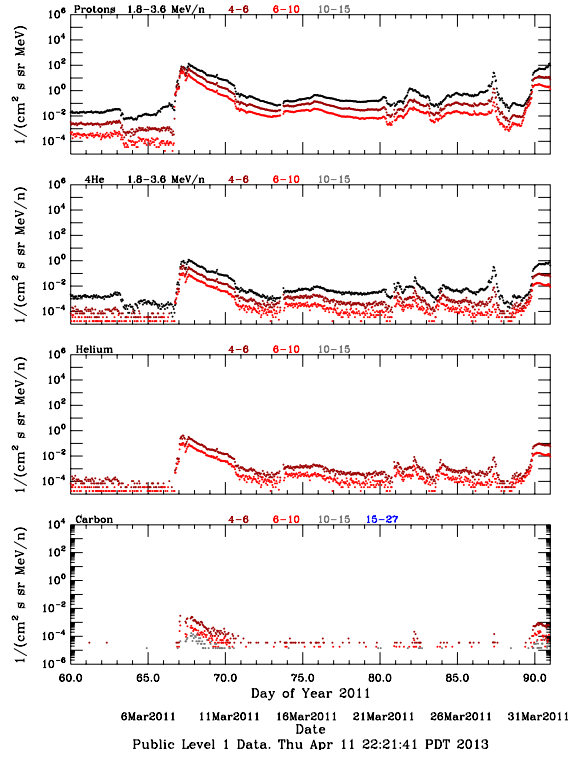

LET Public Level 1 Hourly Averages, for March 2011.

Ahead

Behind

LET Public Level 1 Hourly Averages, for March 2011.

Ahead

Behind