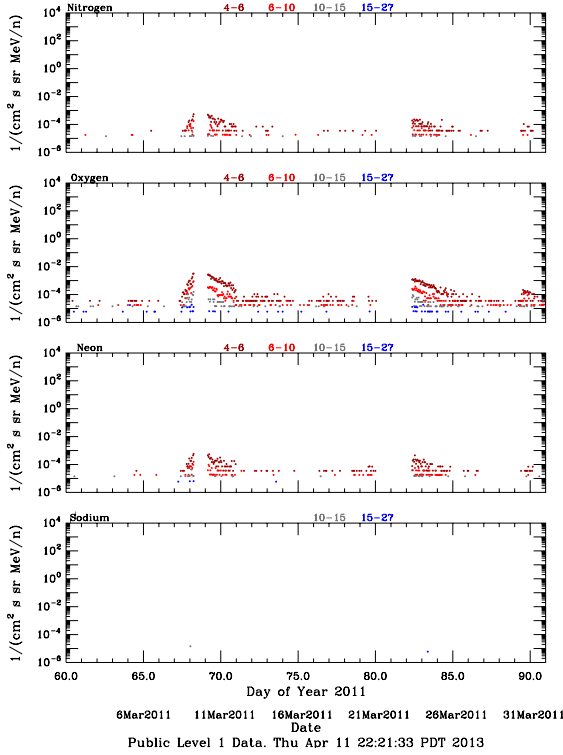

LET Public Level 1 Hourly Averages, for March 2011.

Ahead

Behind

LET Public Level 1 Hourly Averages, for March 2011.

Ahead

Behind