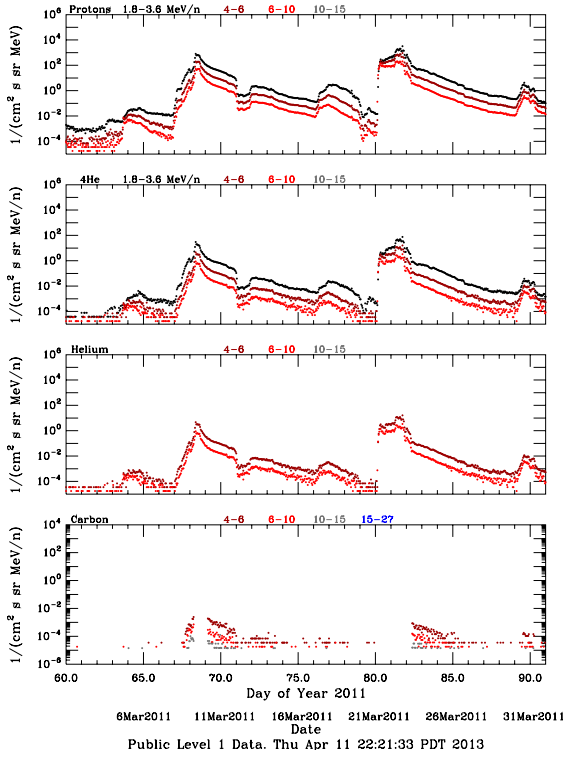

LET Public Level 1 Hourly Averages, for March 2011.

Ahead

Behind

LET Public Level 1 Hourly Averages, for March 2011.

Ahead

Behind