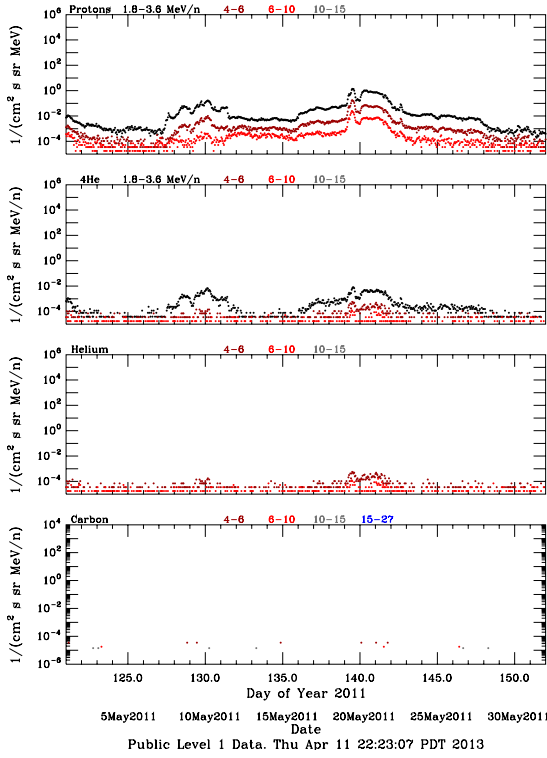

LET Public Level 1 Hourly Averages, for May 2011.

Ahead

Behind