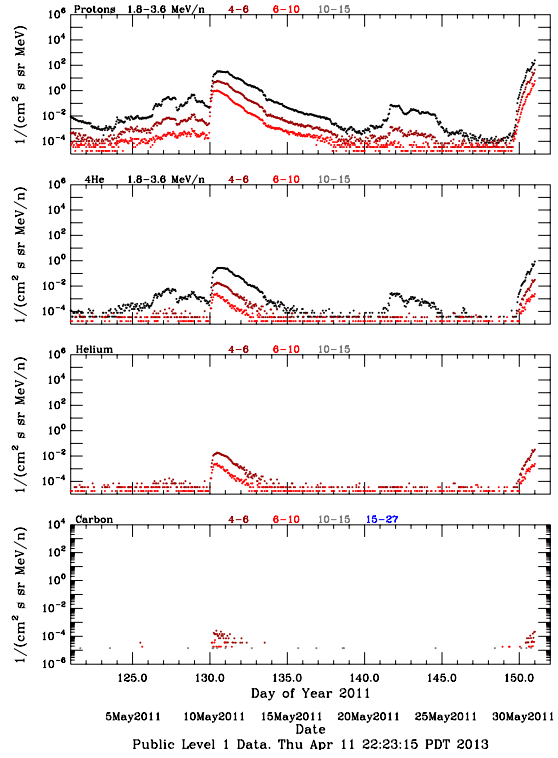

LET Public Level 1 Hourly Averages, for May 2011.

Ahead

Behind