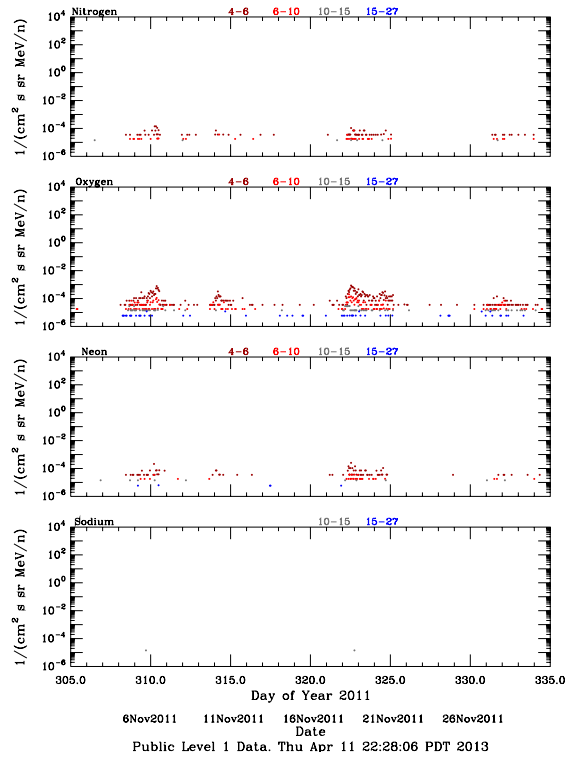

LET Public Level 1 Hourly Averages, for November 2011.

Ahead

Behind

LET Public Level 1 Hourly Averages, for November 2011.

Ahead

Behind