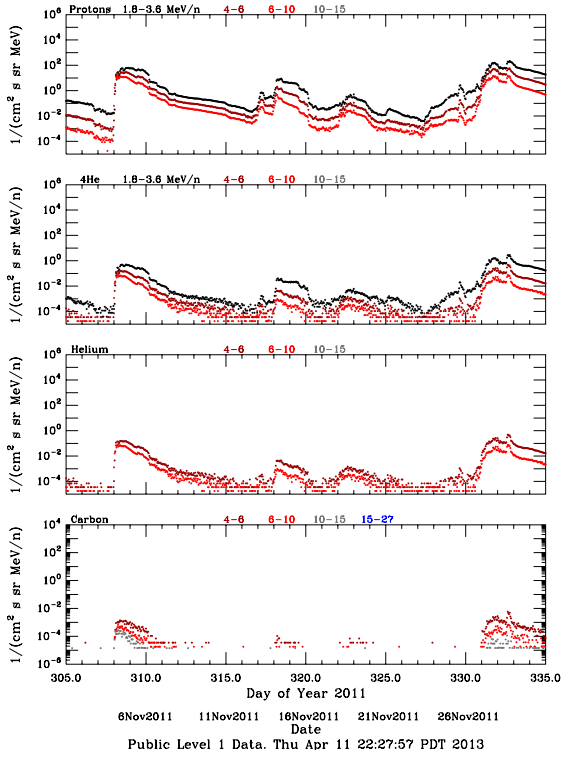

LET Public Level 1 Hourly Averages, for November 2011.

Ahead

Behind

LET Public Level 1 Hourly Averages, for November 2011.

Ahead

Behind