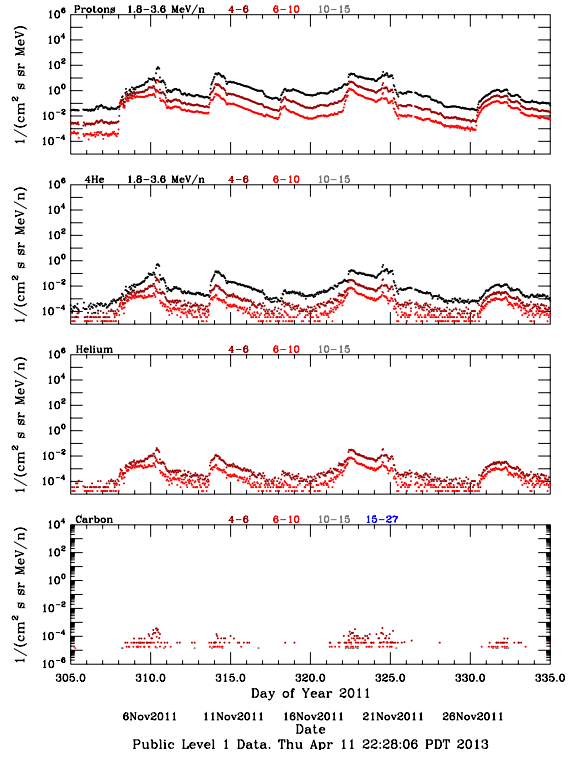

LET Public Level 1 Hourly Averages, for November 2011.

Ahead

Behind

LET Public Level 1 Hourly Averages, for November 2011.

Ahead

Behind