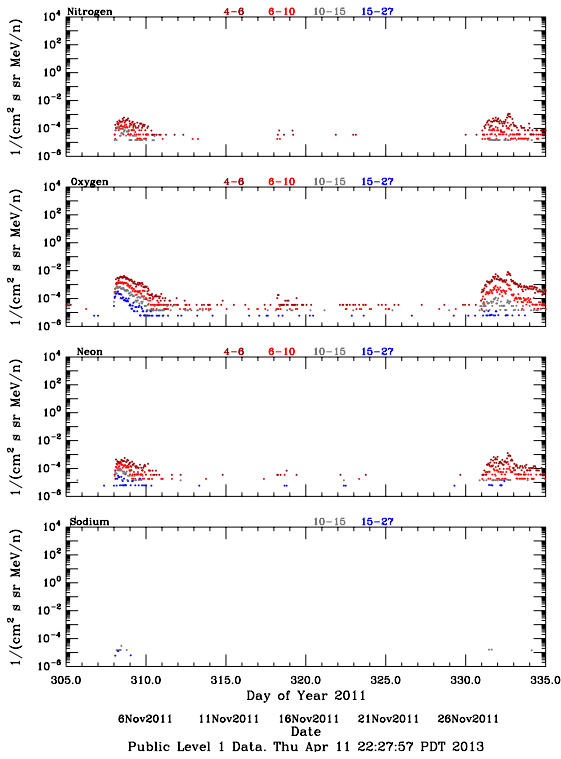

LET Public Level 1 Hourly Averages, for November 2011.

Ahead

Behind

LET Public Level 1 Hourly Averages, for November 2011.

Ahead

Behind