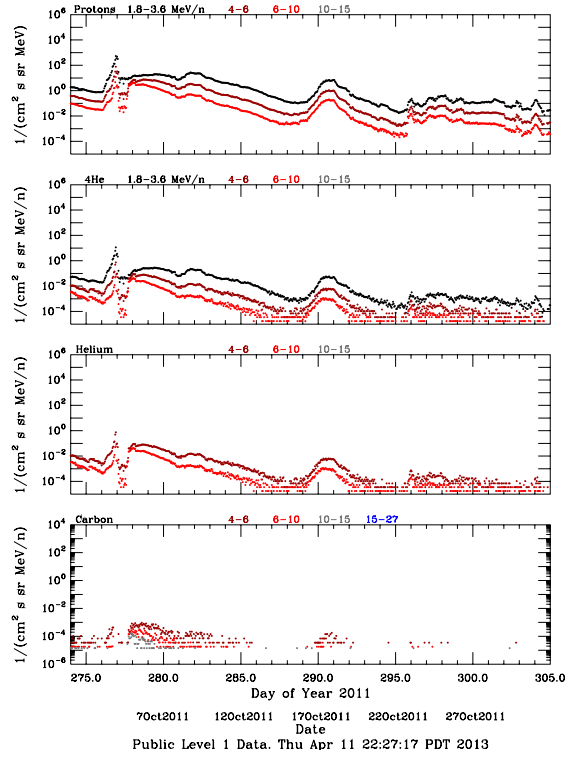

# LET Public Level 1 Hourly Averages, for October 2011.

Ahead

Behind