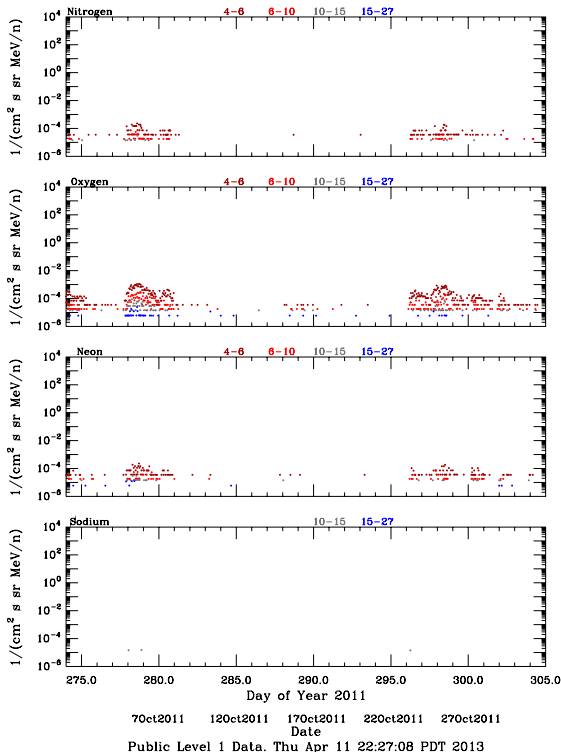

# LET Public Level 1 Hourly Averages, for October 2011.

Ahead

Behind