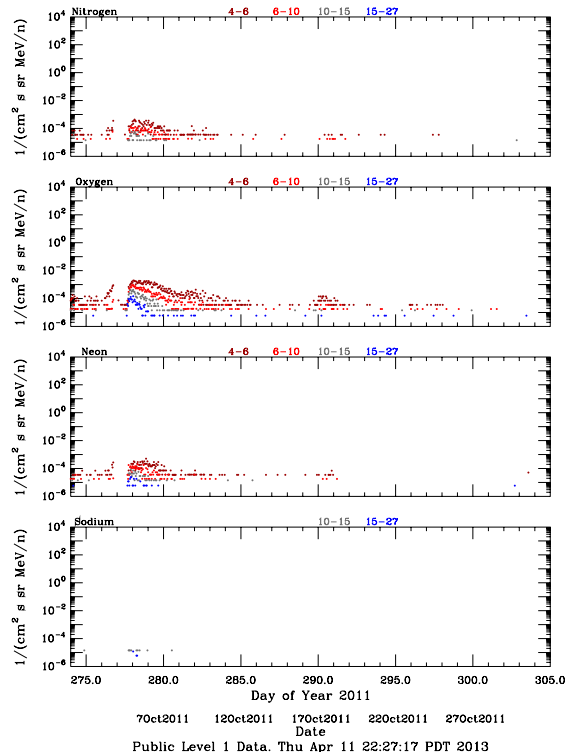

# LET Public Level 1 Hourly Averages, for October 2011.

Ahead

Behind