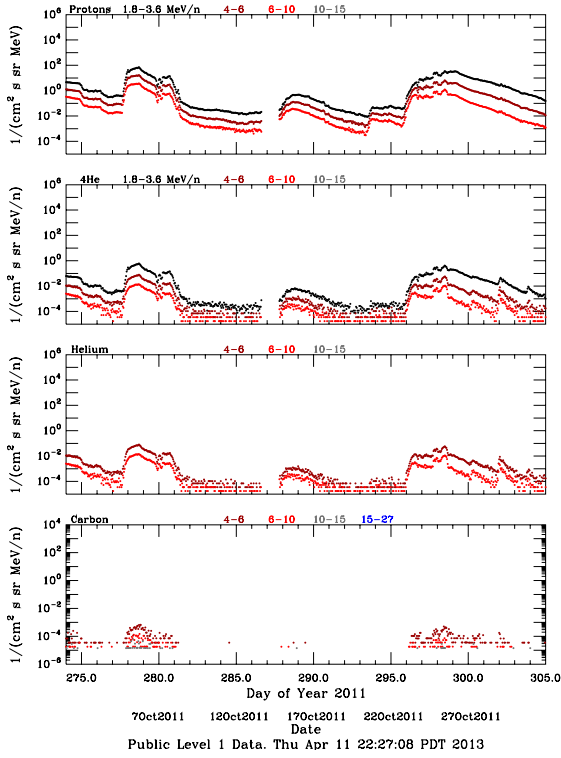

# LET Public Level 1 Hourly Averages, for October 2011.

Ahead

Behind