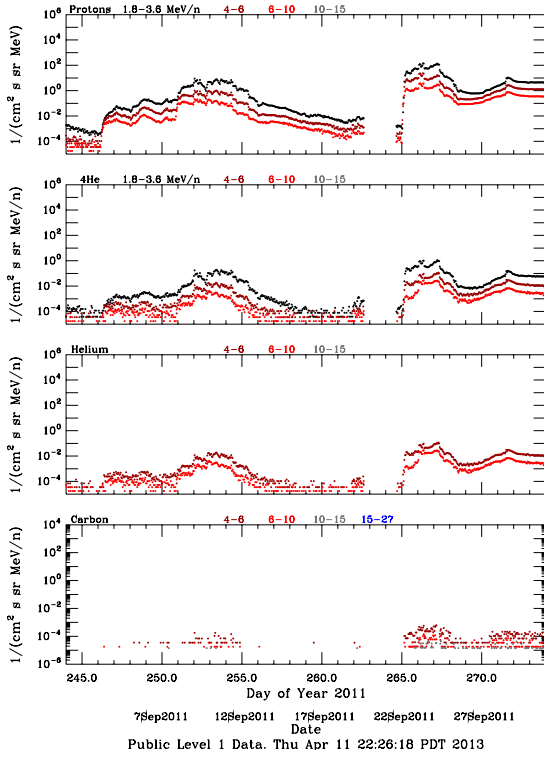

LET Public Level 1 Hourly Averages, for September 2011.

Ahead

Behind

LET Public Level 1 Hourly Averages, for September 2011.

Ahead

Behind