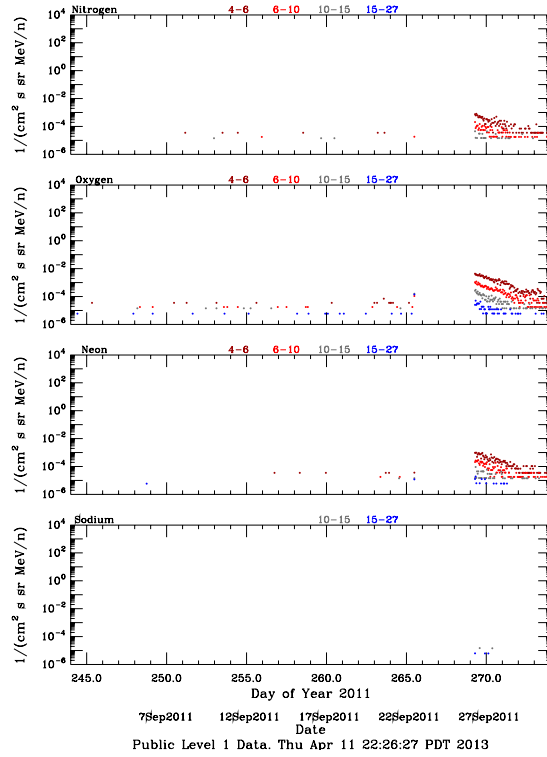

LET Public Level 1 Hourly Averages, for September 2011.

Ahead

Behind

LET Public Level 1 Hourly Averages, for September 2011.

Ahead

Behind