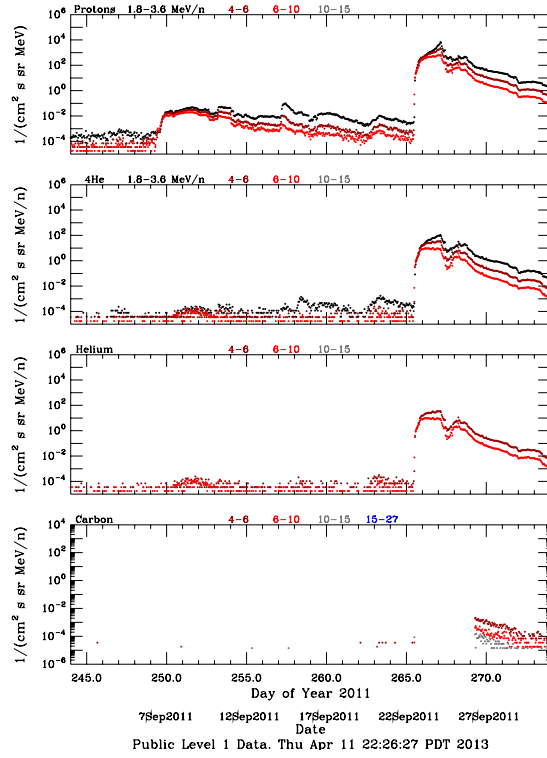

LET Public Level 1 Hourly Averages, for September 2011.

Ahead

Behind

LET Public Level 1 Hourly Averages, for September 2011.

Ahead

Behind