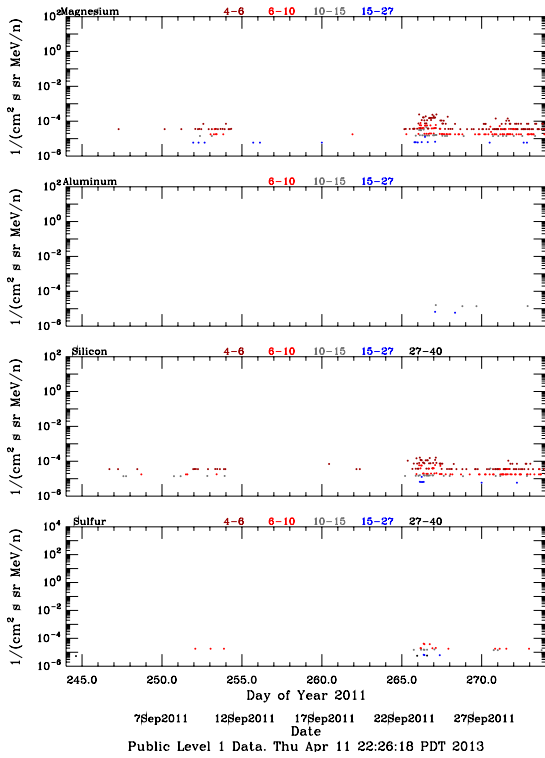

LET Public Level 1 Hourly Averages, for September 2011.

Ahead

Behind

LET Public Level 1 Hourly Averages, for September 2011.

Ahead

Behind