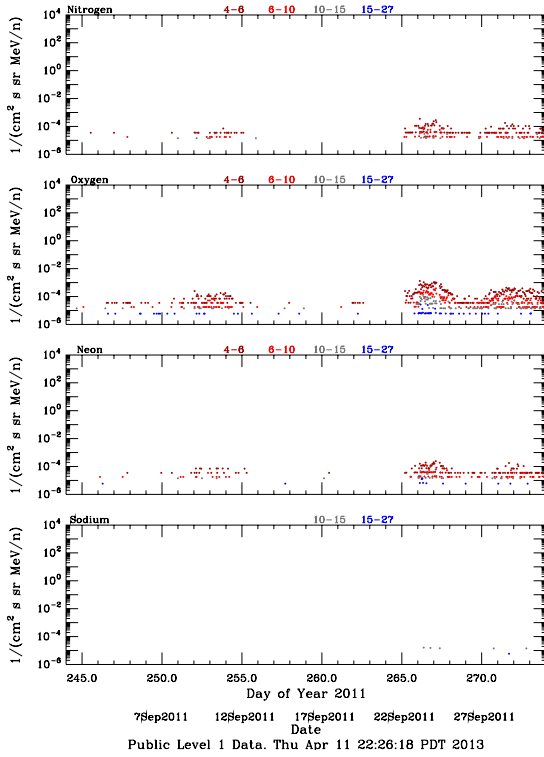

LET Public Level 1 Hourly Averages, for September 2011.

Ahead

Behind

LET Public Level 1 Hourly Averages, for September 2011.

Ahead

Behind