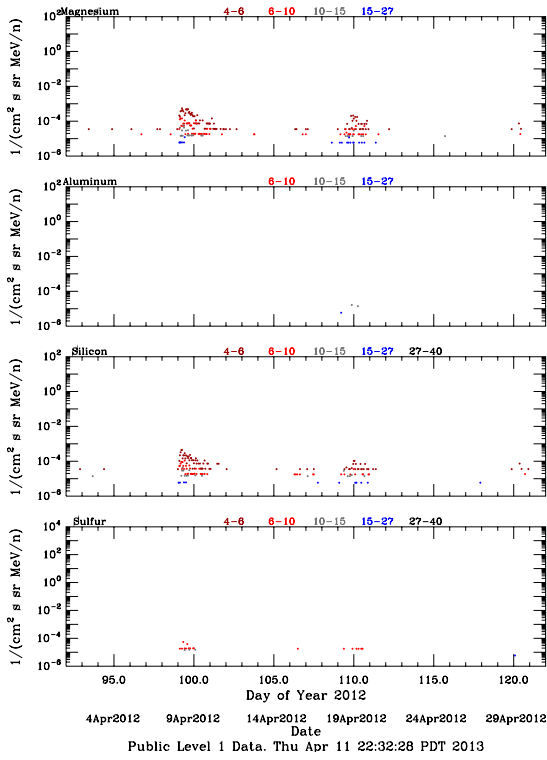

LET Public Level 1 Hourly Averages, for April 2012.

Ahead

Behind

LET Public Level 1 Hourly Averages, for April 2012.

Ahead

Behind