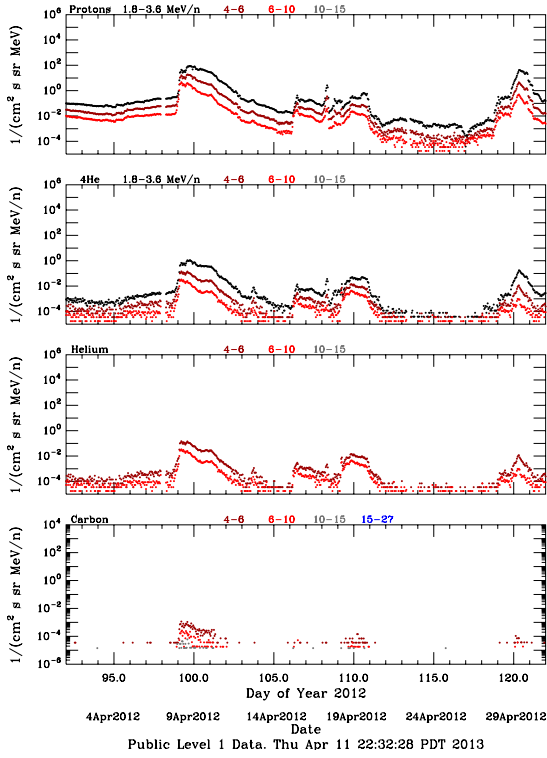

LET Public Level 1 Hourly Averages, for April 2012.

Ahead

Behind

LET Public Level 1 Hourly Averages, for April 2012.

Ahead

Behind