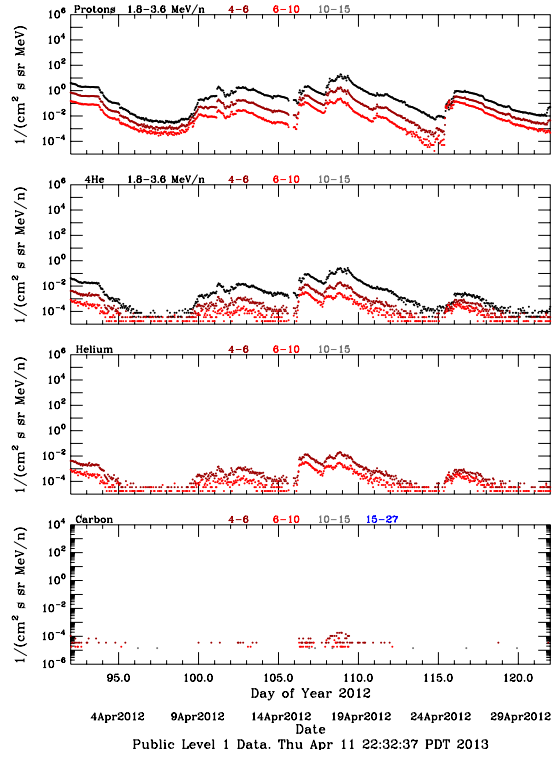

LET Public Level 1 Hourly Averages, for April 2012.

Ahead

Behind

LET Public Level 1 Hourly Averages, for April 2012.

Ahead

Behind