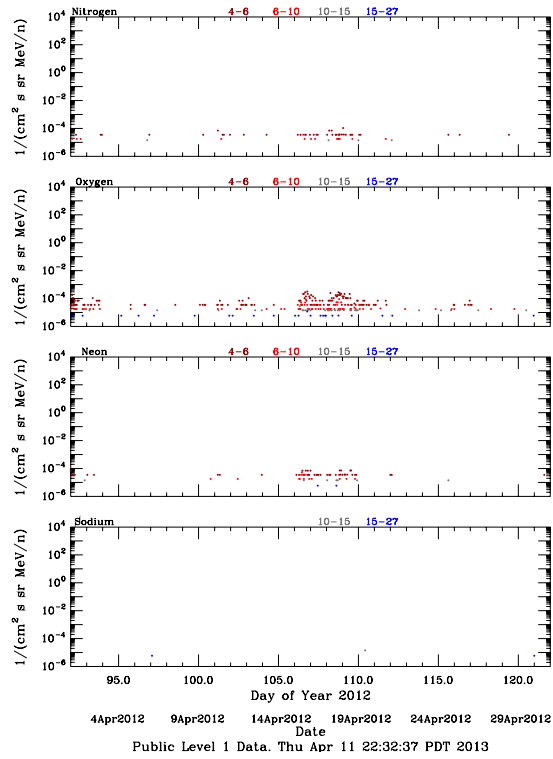

LET Public Level 1 Hourly Averages, for April 2012.

Ahead

Behind

LET Public Level 1 Hourly Averages, for April 2012.

Ahead

Behind