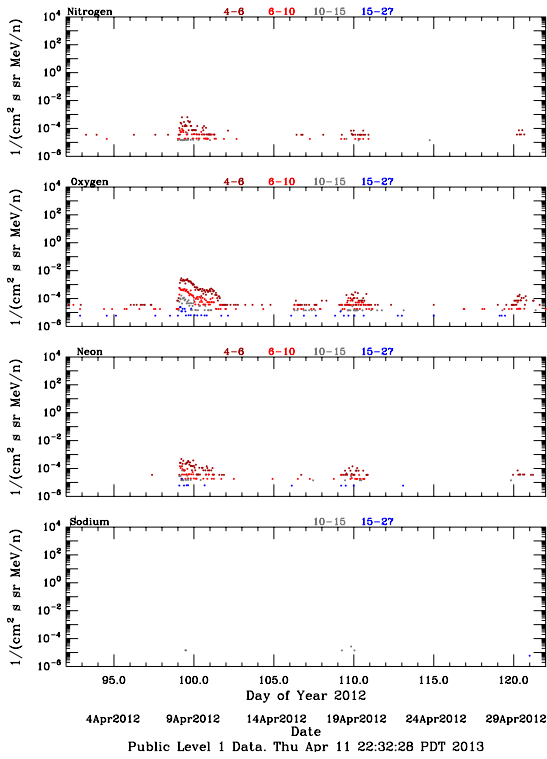

LET Public Level 1 Hourly Averages, for April 2012.

Ahead

Behind

LET Public Level 1 Hourly Averages, for April 2012.

Ahead

Behind