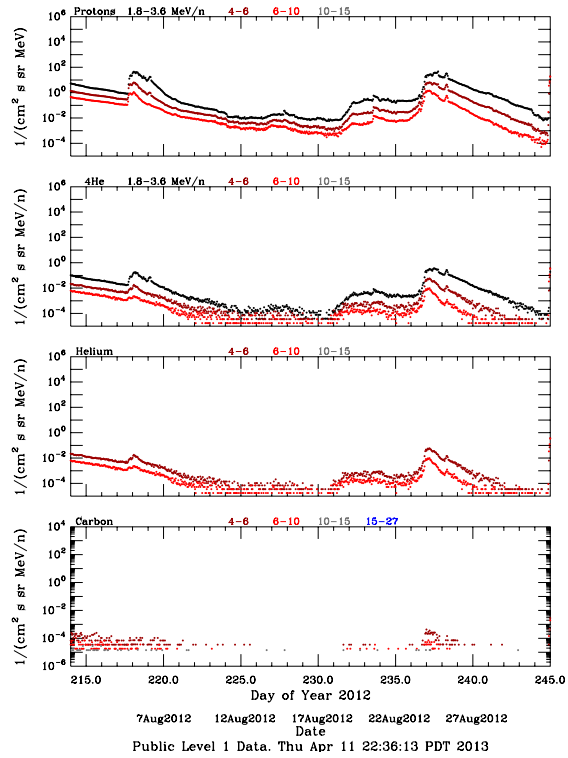

# LET Public Level 1 Hourly Averages, for August 2012.

Ahead

Behind