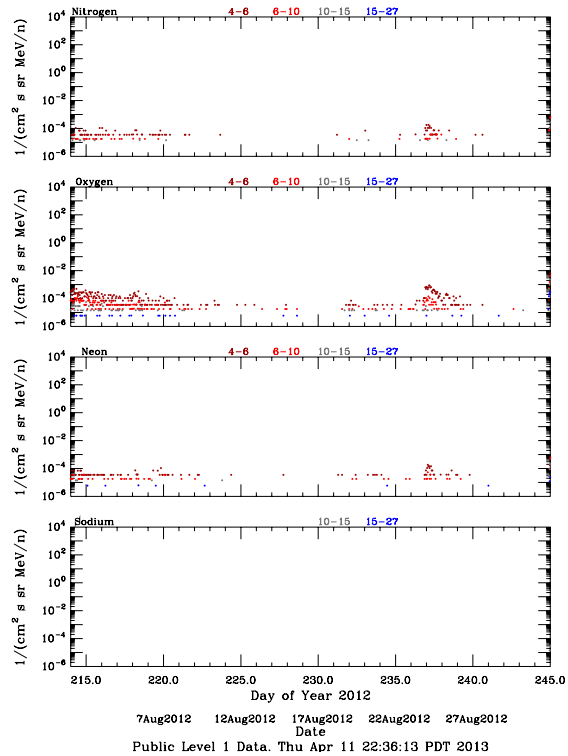

# LET Public Level 1 Hourly Averages, for August 2012.

Ahead

Behind