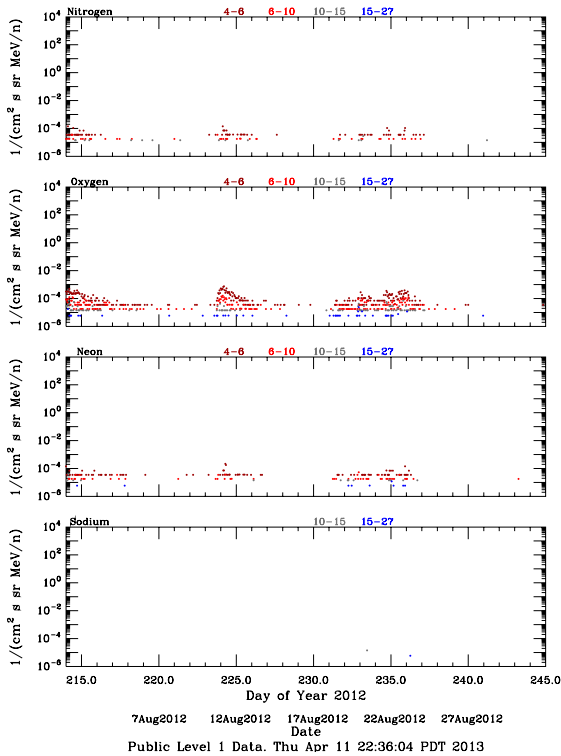

# LET Public Level 1 Hourly Averages, for August 2012.

Ahead

Behind