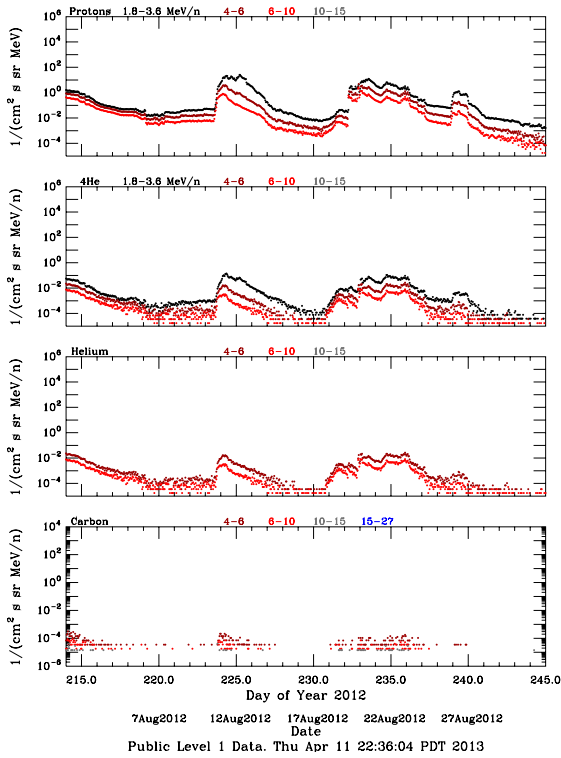

# LET Public Level 1 Hourly Averages, for August 2012.

Ahead

Behind