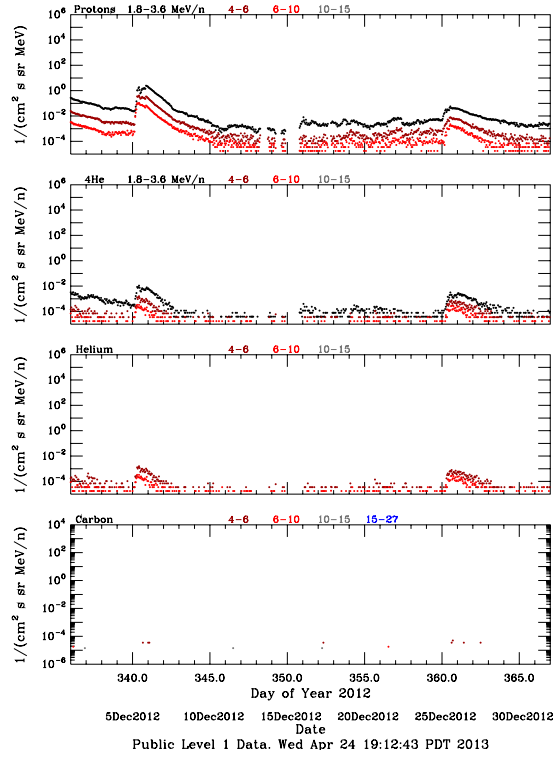

LET Public Level 1 Hourly Averages, for December 2012.

Ahead

Behind

LET Public Level 1 Hourly Averages, for December 2012.

Ahead

Behind