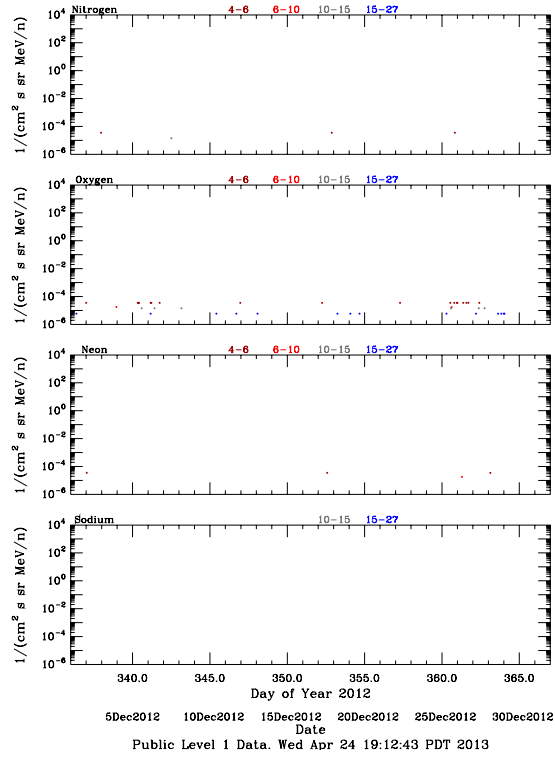

LET Public Level 1 Hourly Averages, for December 2012.

Ahead

Behind

LET Public Level 1 Hourly Averages, for December 2012.

Ahead

Behind