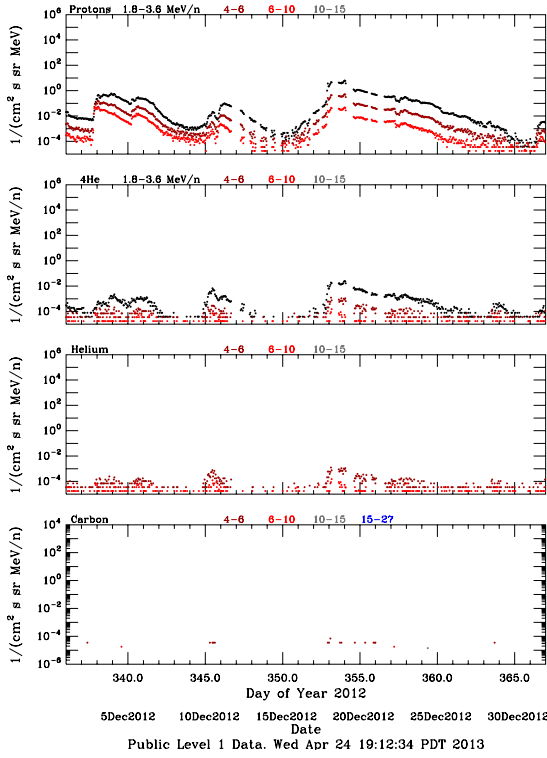

LET Public Level 1 Hourly Averages, for December 2012.

Ahead

Behind

LET Public Level 1 Hourly Averages, for December 2012.

Ahead

Behind