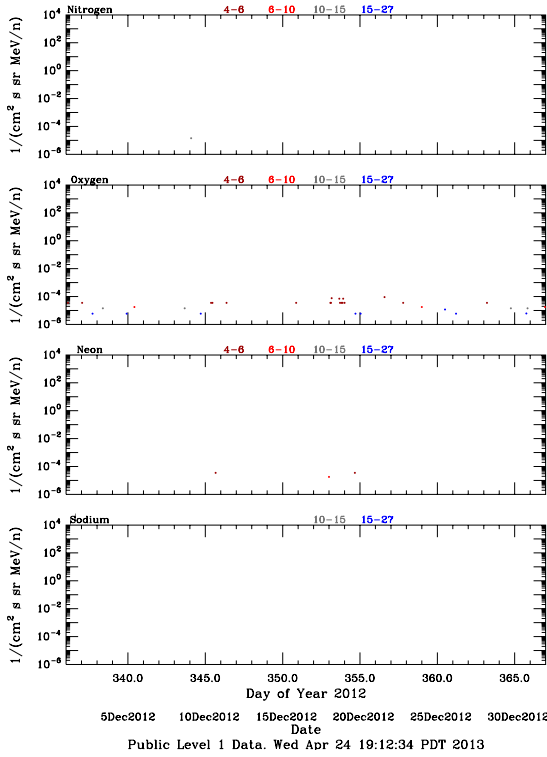

LET Public Level 1 Hourly Averages, for December 2012.

Ahead

Behind

LET Public Level 1 Hourly Averages, for December 2012.

Ahead

Behind