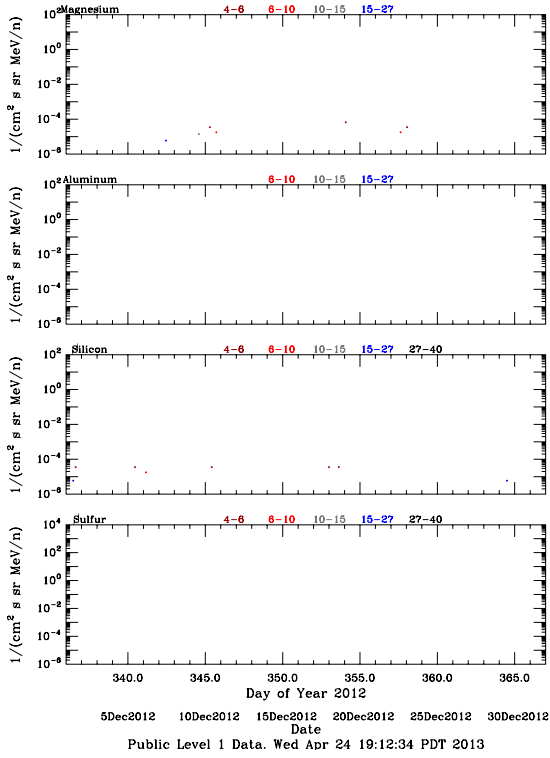

LET Public Level 1 Hourly Averages, for December 2012.

Ahead

Behind

LET Public Level 1 Hourly Averages, for December 2012.

Ahead

Behind