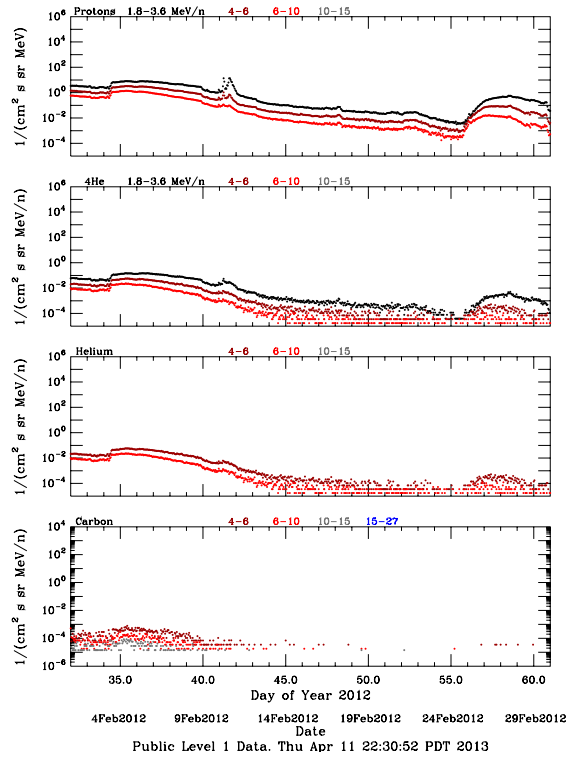

LET Public Level 1 Hourly Averages, for February 2012.

Ahead

Behind

LET Public Level 1 Hourly Averages, for February 2012.

Ahead

Behind