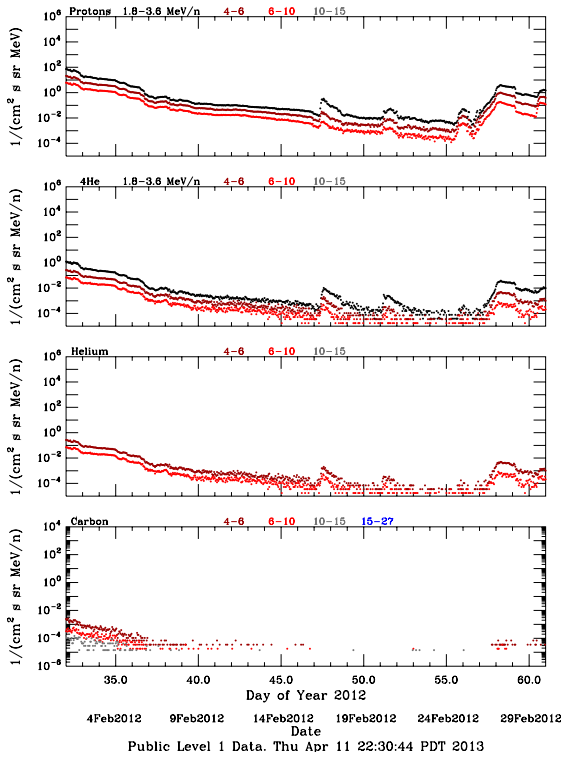

LET Public Level 1 Hourly Averages, for February 2012.

Ahead

Behind

LET Public Level 1 Hourly Averages, for February 2012.

Ahead

Behind