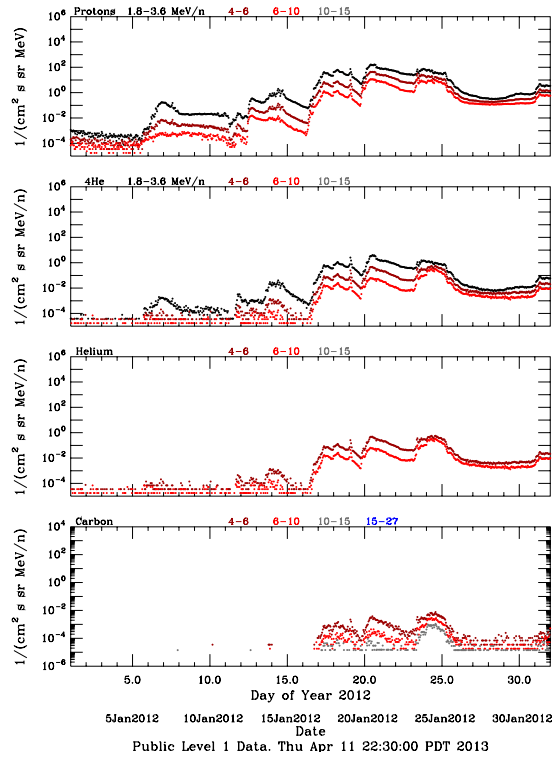

LET Public Level 1 Hourly Averages, for January 2012.

Ahead

Behind