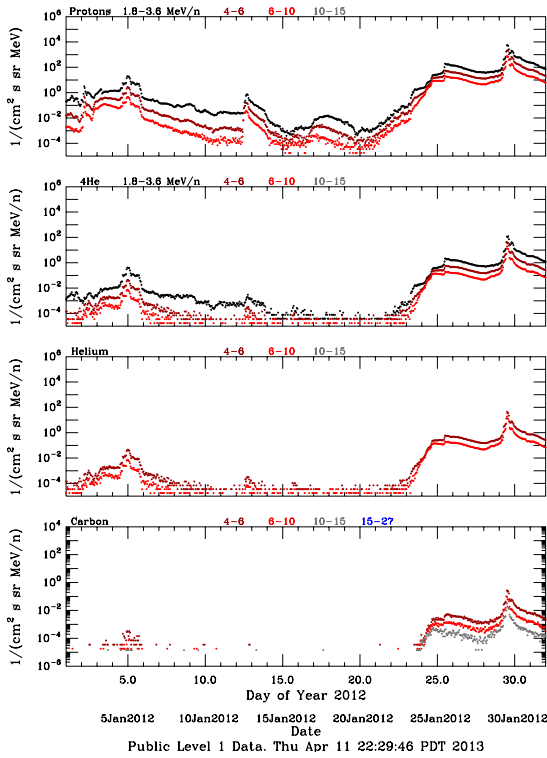

LET Public Level 1 Hourly Averages, for January 2012.

Ahead

Behind