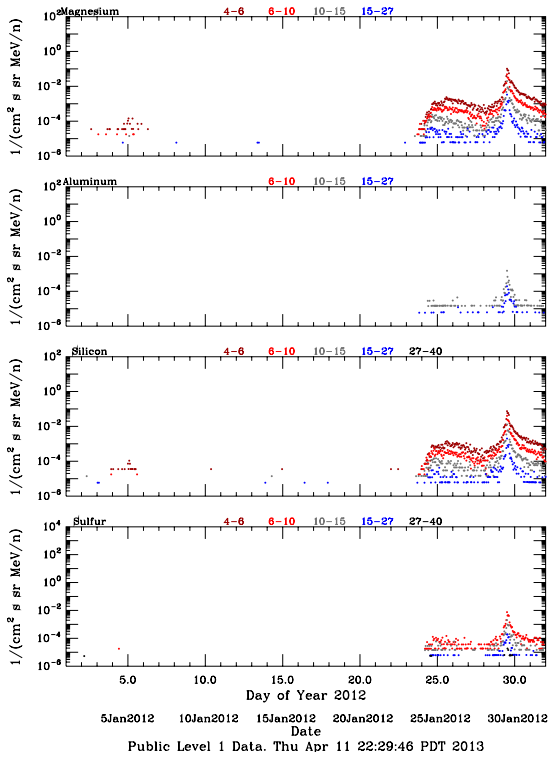

LET Public Level 1 Hourly Averages, for January 2012.

Ahead